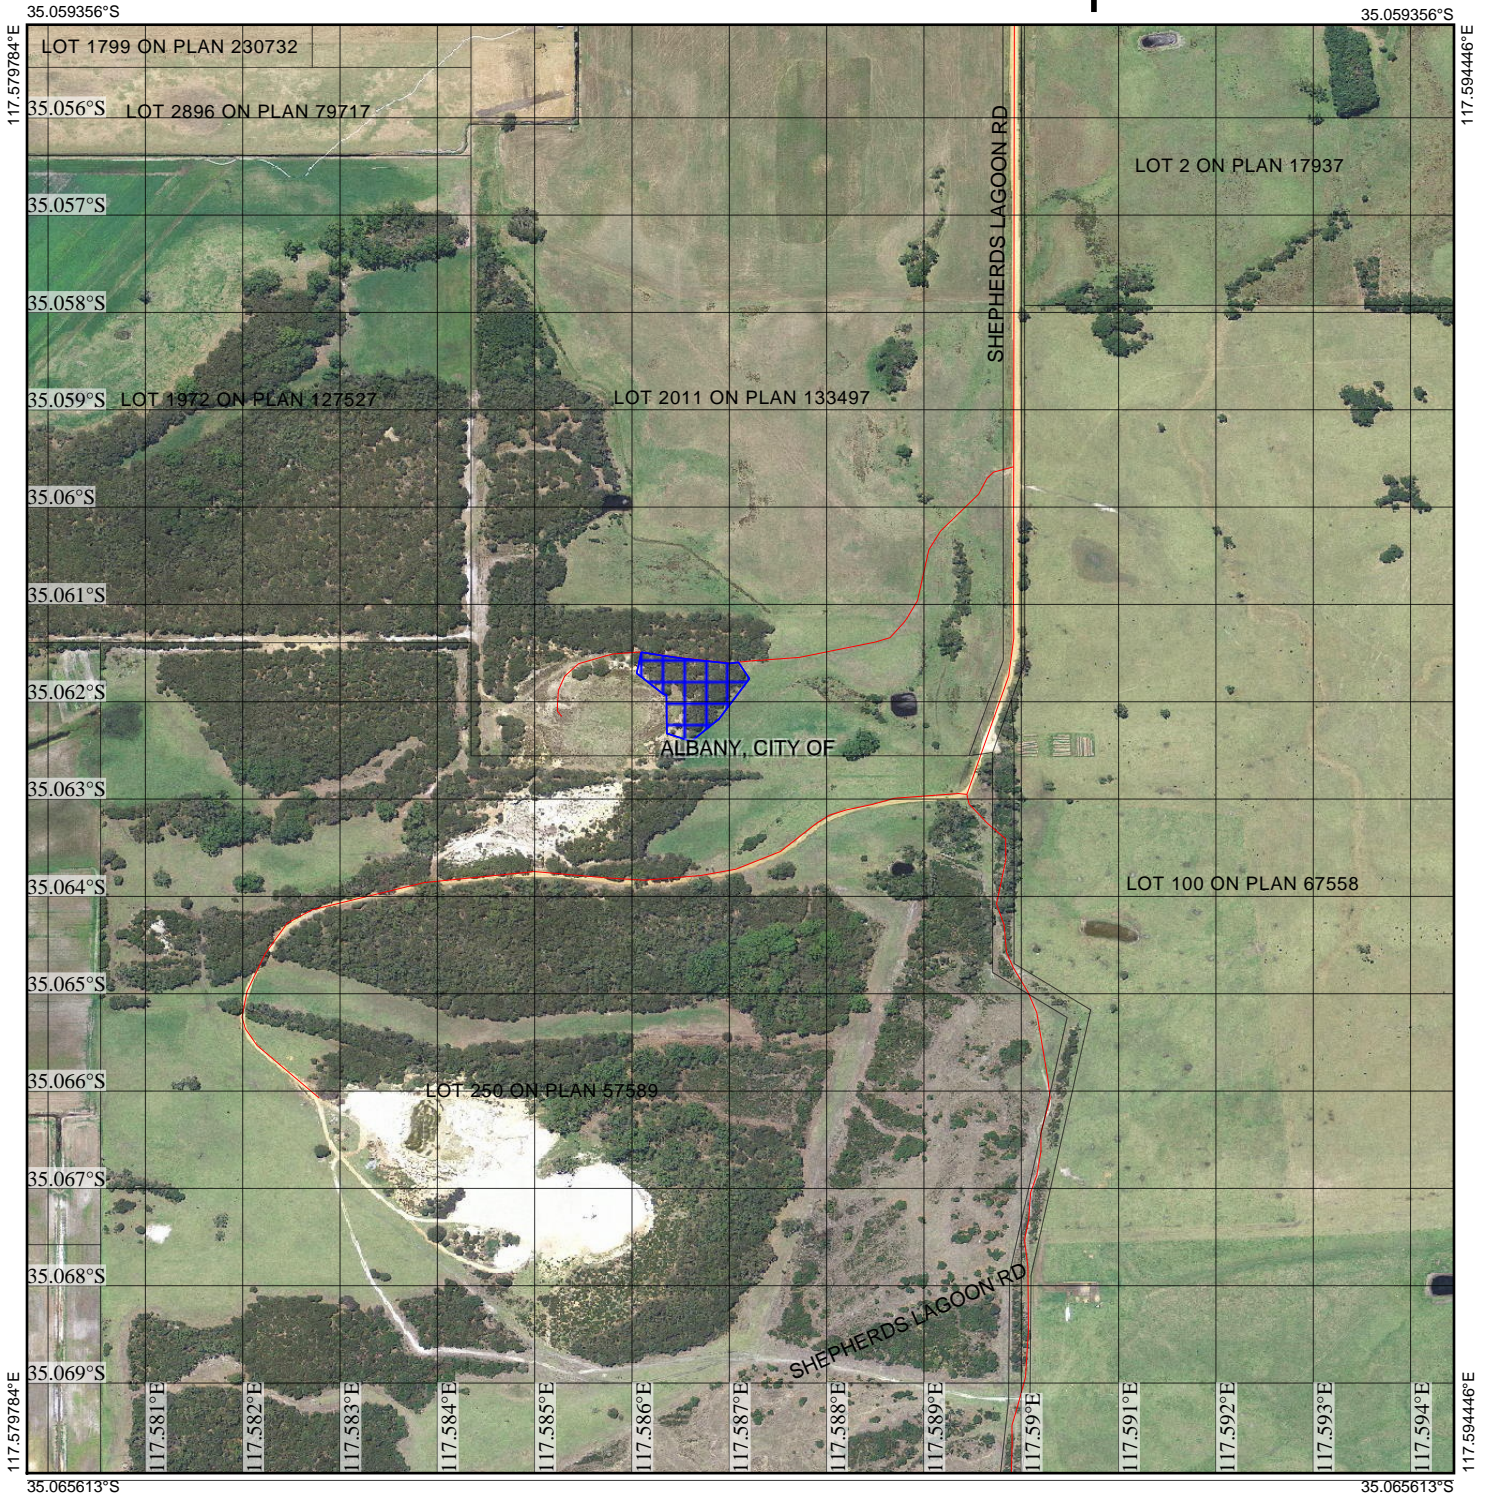

CPS 7433/1 - Context map

Legend

Clearing Instruments Proposals

Roads

Imagery

Local Government Authority

(Approximate when reproduced at A4)

GDA 94 (Lat/Long)

Geocentric Datum of Australia 1994

..... Date

GOVERNMENT OF
WESTERN AUSTRALIA
WA Crown Copyright 2017