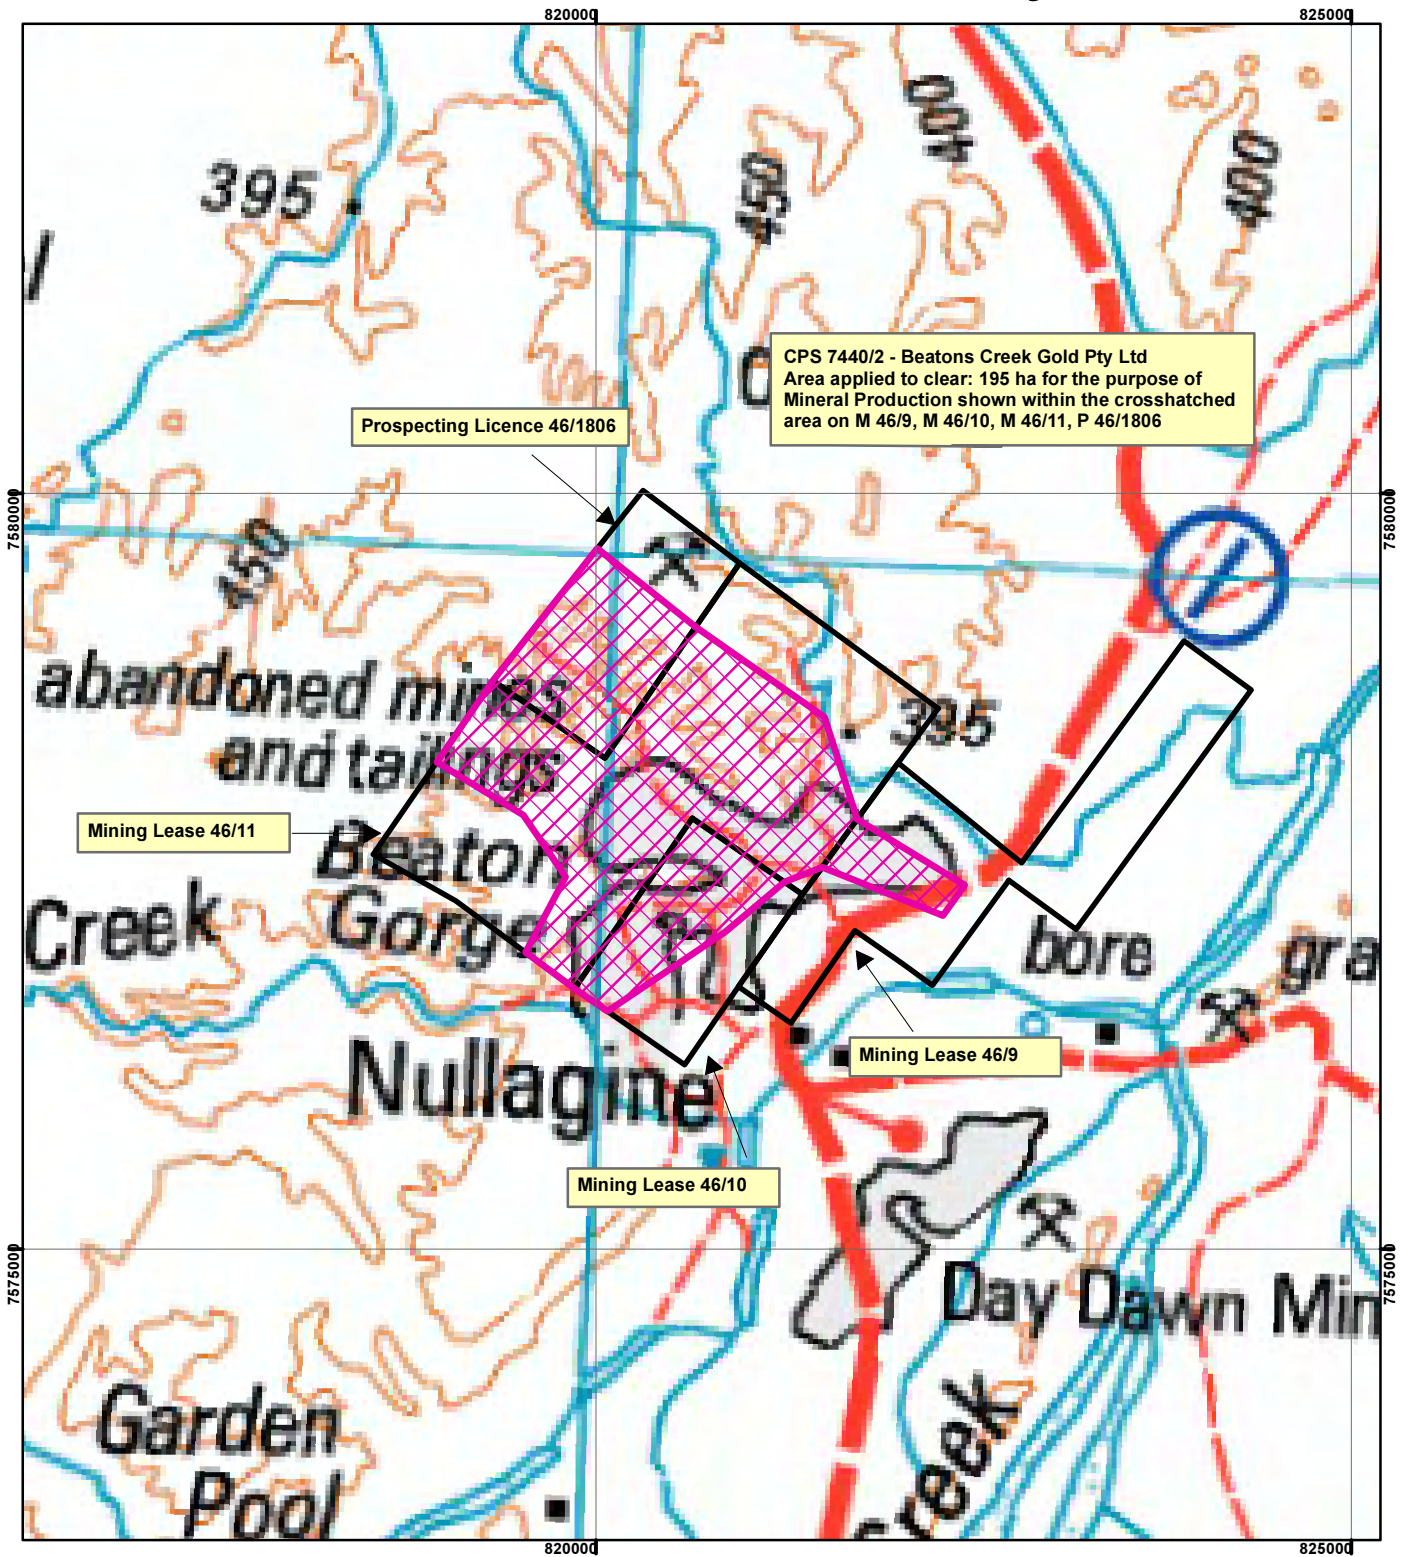

CPS 7440/2 - Beatons Creek Gold Pty Ltd

Legend

 Clearing Instruments

TENID

 M 460009

 M 460010

 M 460011

 P 4601806

Scale 1:50,000

Geocentric Datum Australia 1994

Note: the data in this map have not been projected. This may result in geometric distortion or measurement inaccuracies.

..... Date

Officer with delegated authority under Section 20 of the Environmental Protection Act 1986