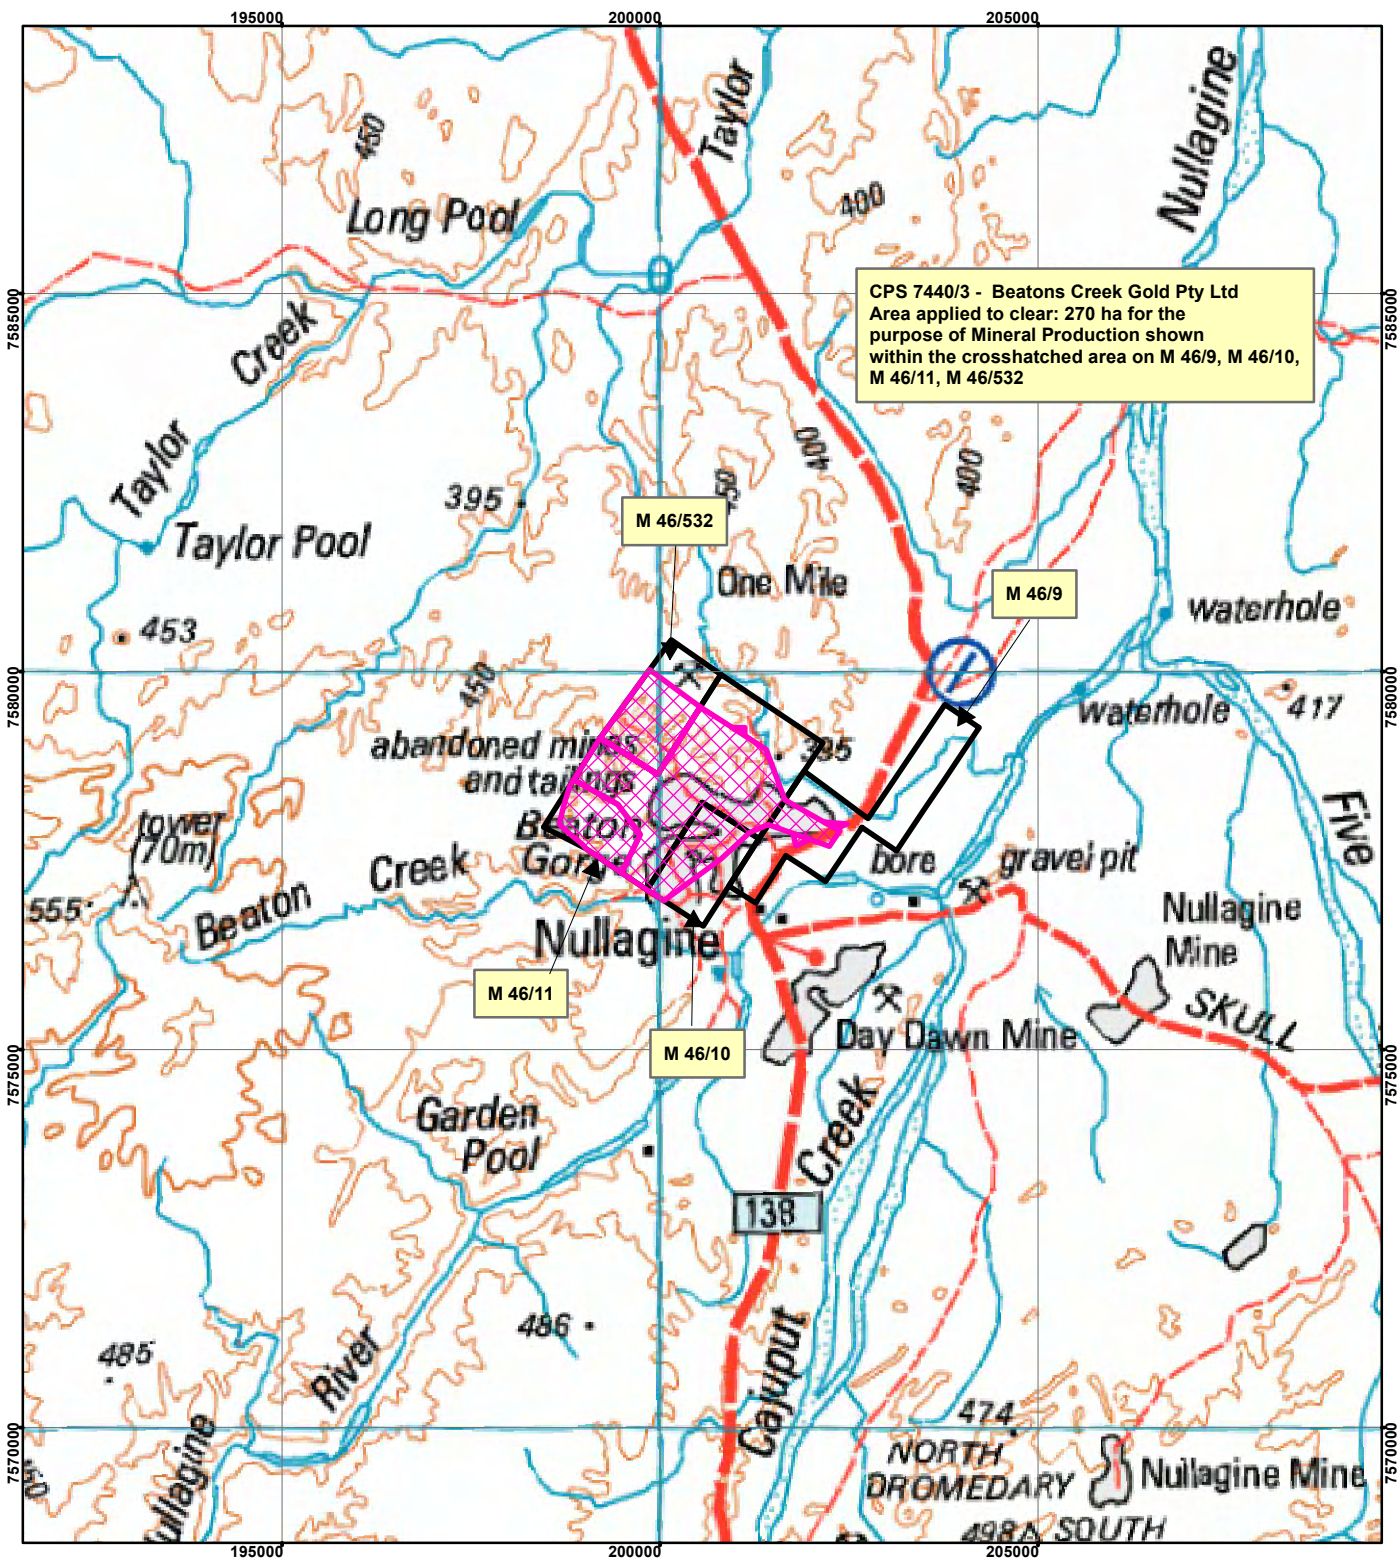

CPS 7440/3 - Beatons Creek Gold Pty Ltd

Legend

- Clearing Instruments
- Mining Tenements

Geocentric Datum Australia 1994

Note: the data in this map have not been projected. This may result in geometric distortion or measurement inaccuracies.

..... Date

Officer with delegated authority under Section 20 of the Environmental Protection Act 1986

Information derived from this map should be confirmed with the data custodian acknowledged by the agency acronym in the legend.