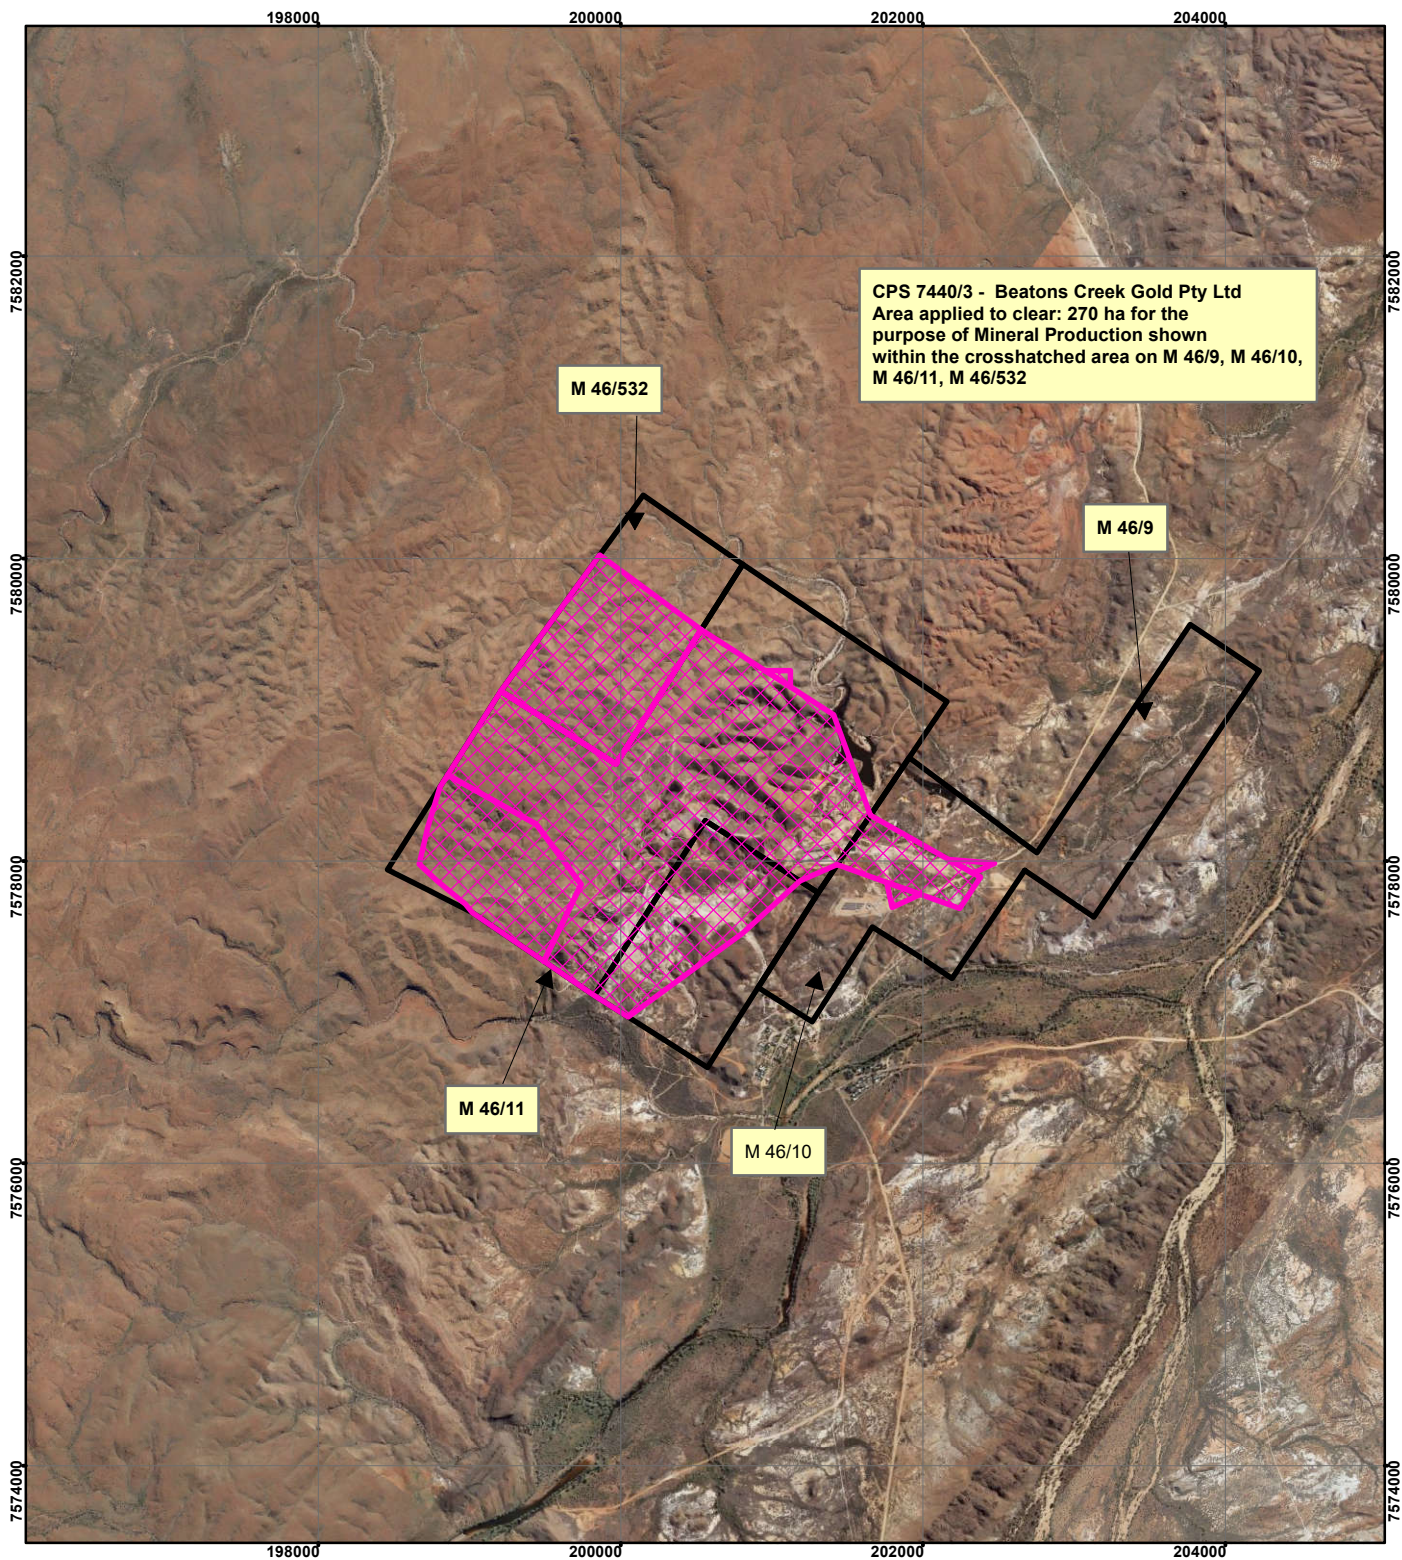

CPS 7440/3 - Beatons Creek Gold Pty Ltd

Legend

-  Clearing Instruments
-  Mining Tenements

Geocentric Datum Australia 1994

Note: the data in this map have not been projected. This may result in geometric distortion or measurement inaccuracies.

..... Date

Officer with delegated authority under Section 20 of the Environmental Protection Act 1986

Information derived from this map should be confirmed with the data custodian acknowledged by the agency acronym in the legend.