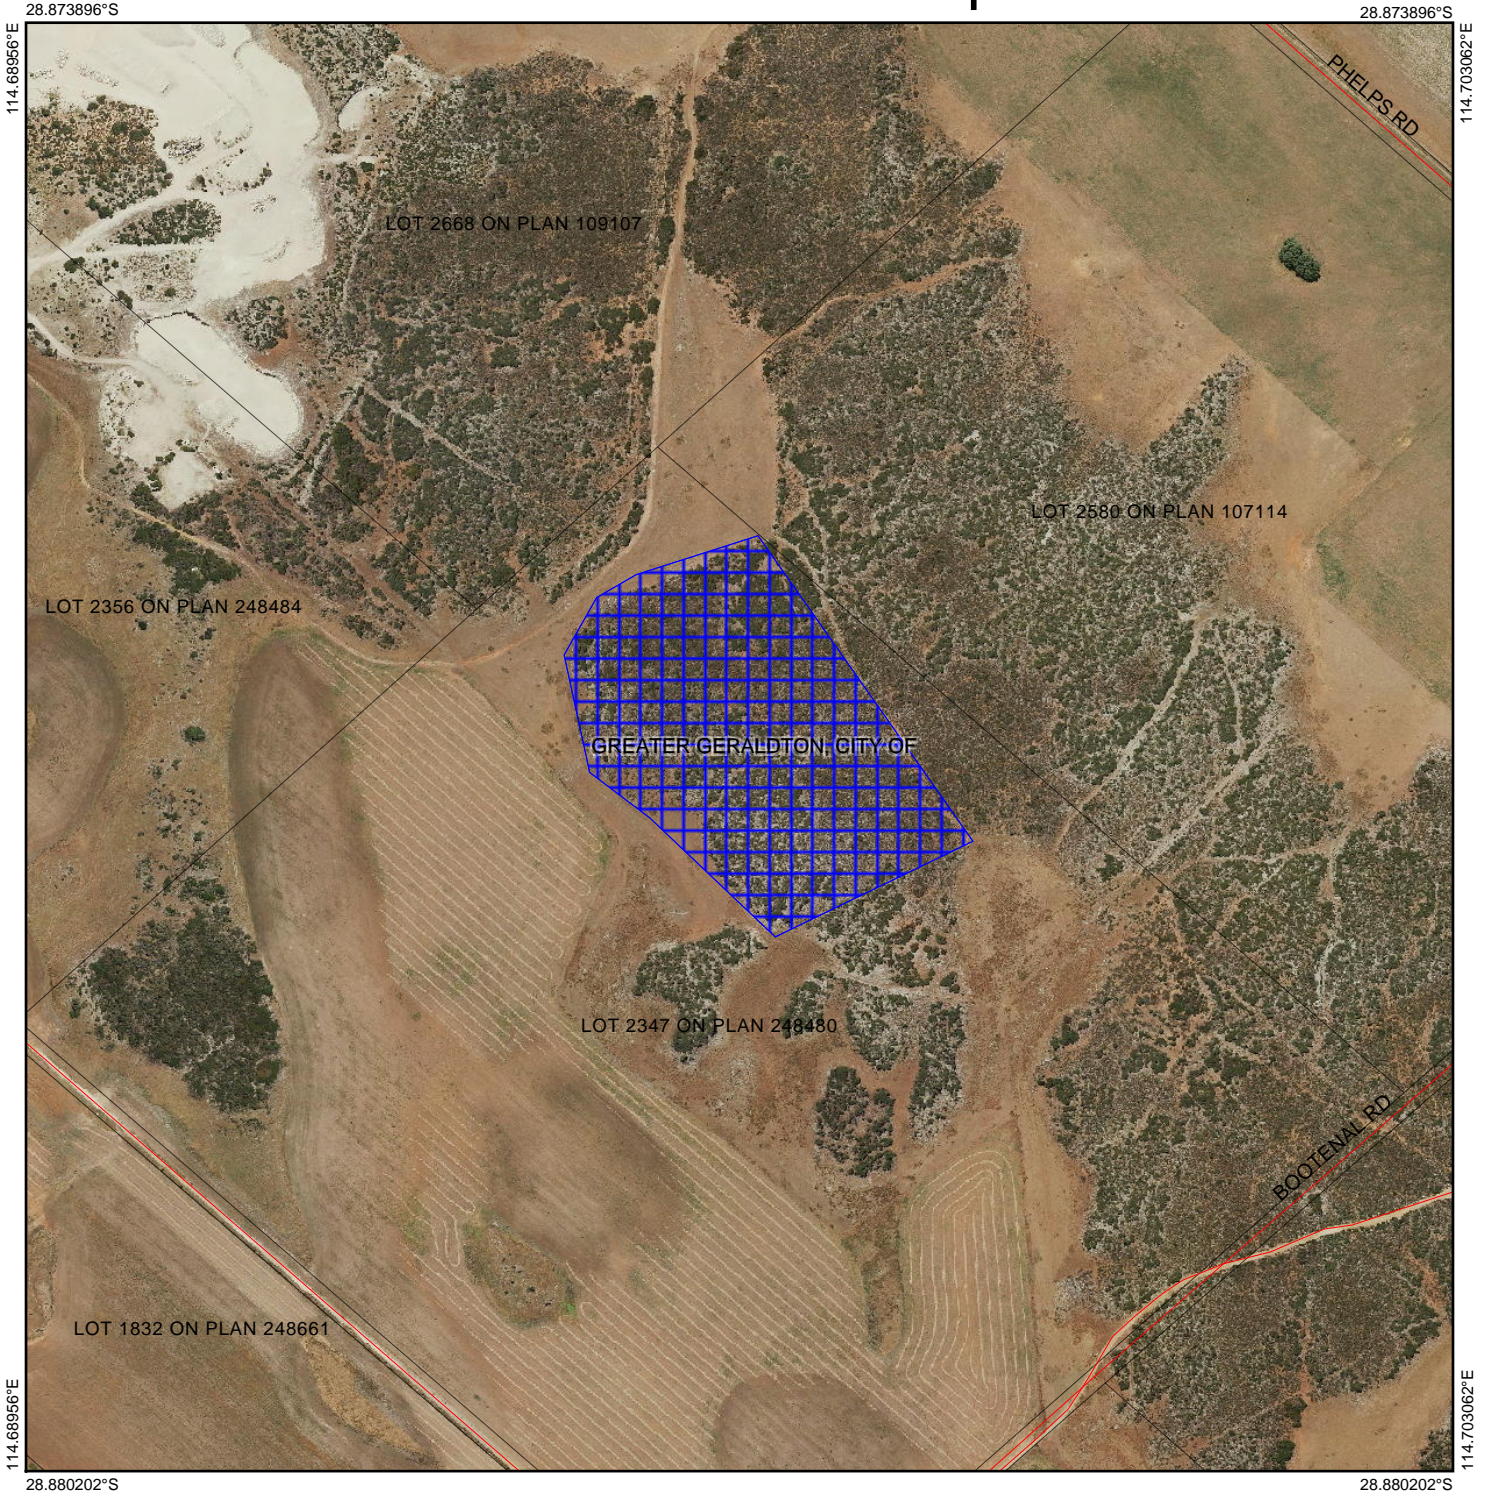

CPS 7444/1 - Map

Legend

-  Clearing Instruments Proposals
-  Roads
-  Imagery
-  Local Government Authority

(Approximate when reproduced at A4)

GDA 94 (Lat/Long)

Geocentric Datum of Australia 1994

..... Date