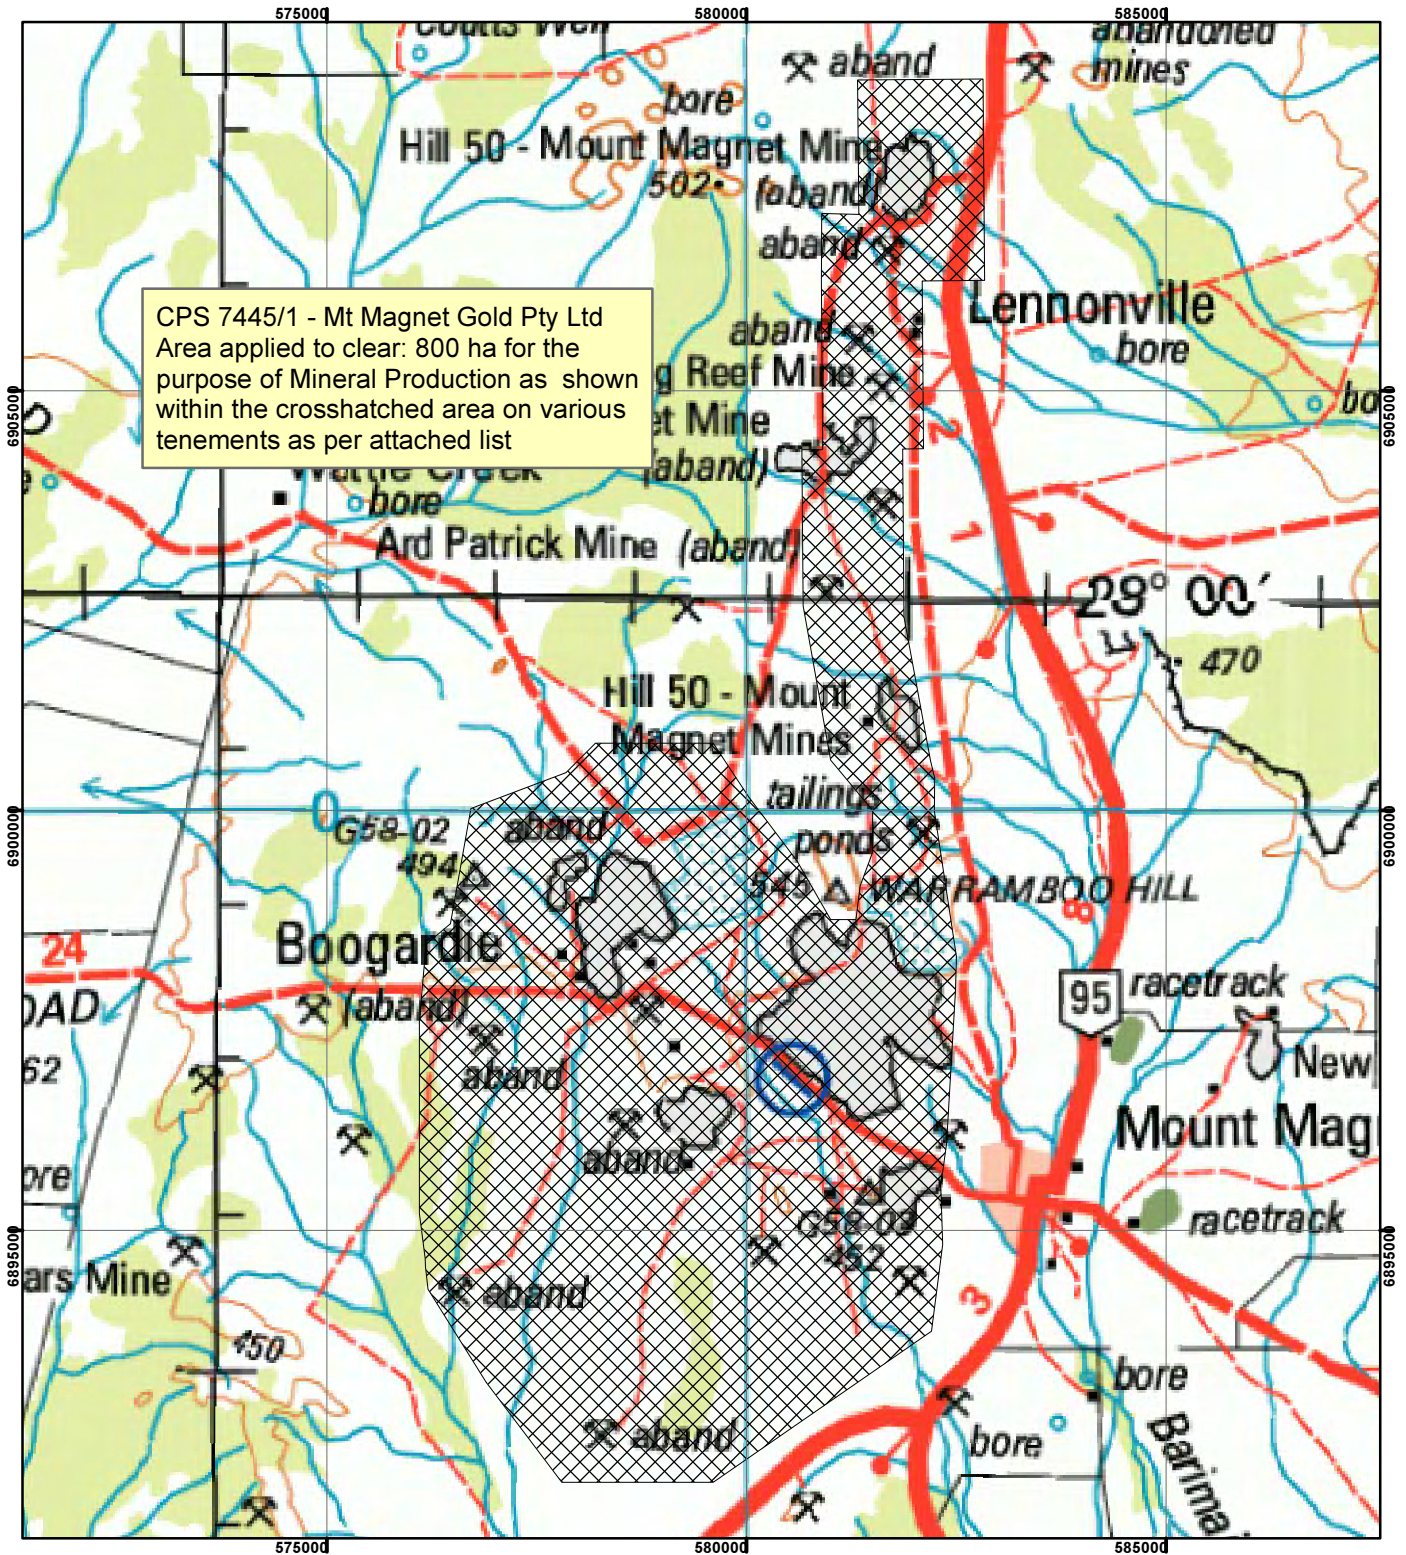

# CPS 7445/1 - Mt Magnet Gold Pty Ltd

CPS 7445/1 - Mt Magnet Gold Pty Ltd  
 Area applied to clear: 800 ha for the  
 purpose of Mineral Production as shown  
 within the crosshatched area on various  
 tenements as per attached list

## Legend

 Clearing Instruments

Tenement list attached

Geocentric Datum Australia 1994

*Note: the data in this map have not been projected. This may result in geometric distortion or measurement inaccuracies.*