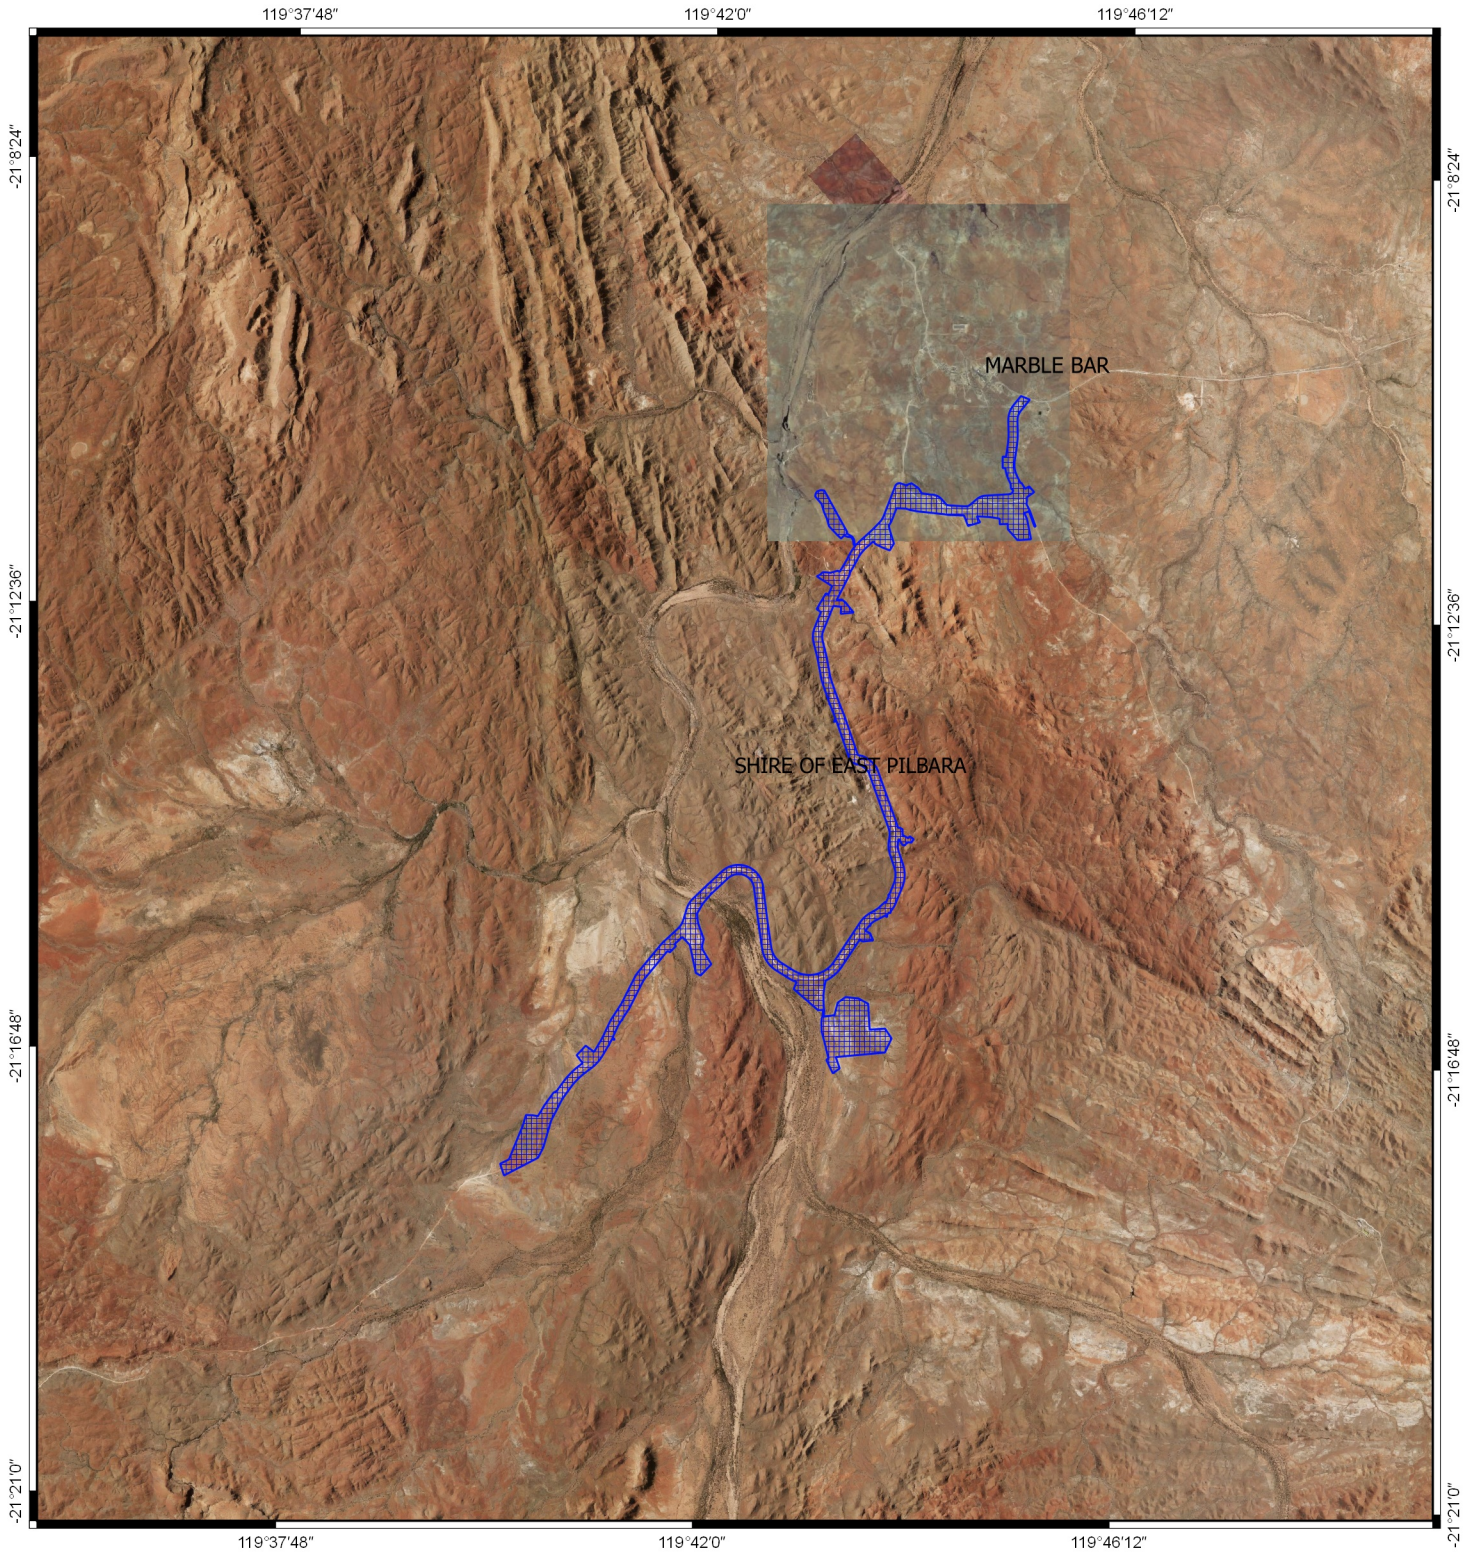

CPS 7447/2 - Context Map

Legend

 Areas applied to clear
base layers

 Local Government Authorities

Image

Towns

 Town (>500)

0 1 2 3 4 5 km

1:132,271

MGA 94
Geocentric Datum of Australia 1994

GOVERNMENT OF
WESTERN AUSTRALIA