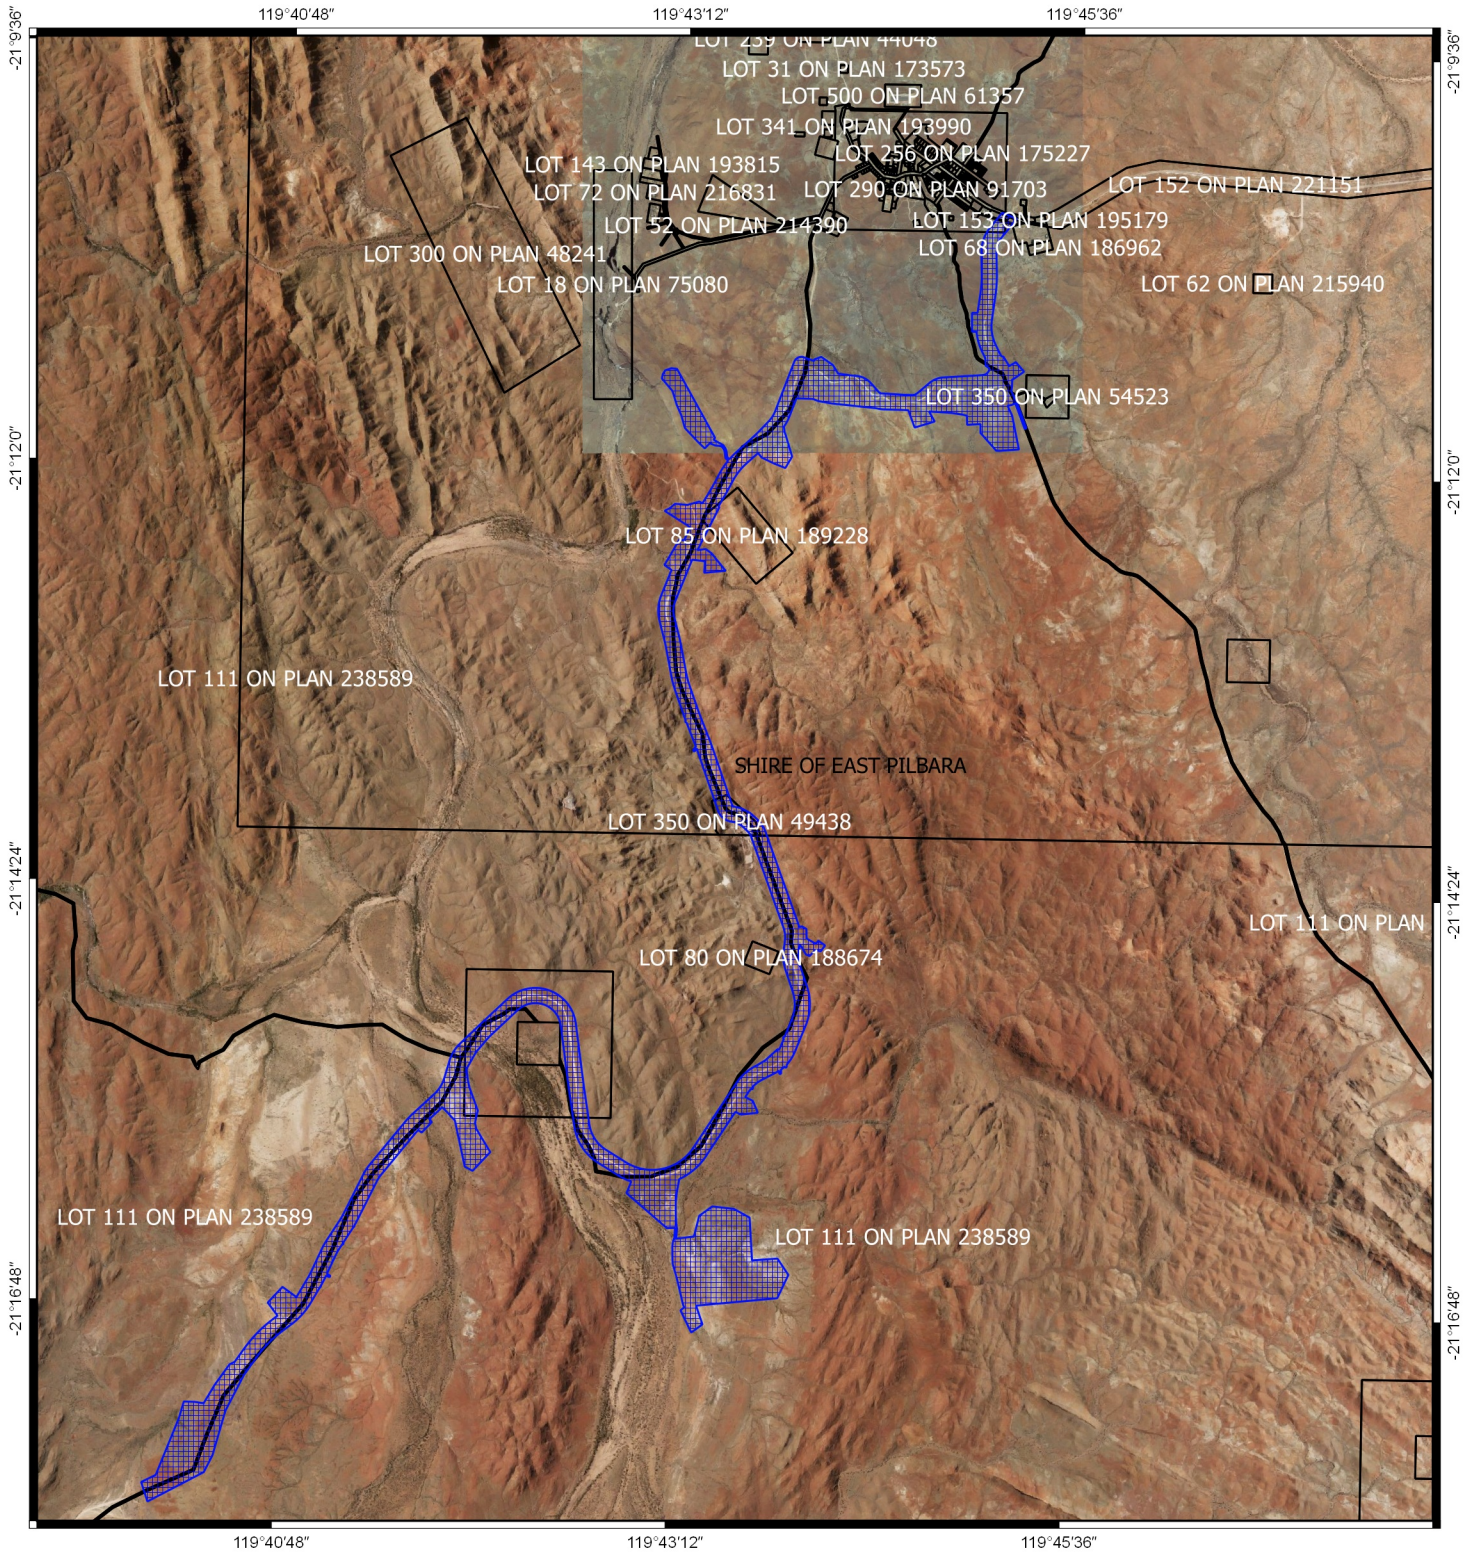

CPS 7447/2 - Map

Legend

-  Areas applied to clear base layers
-  cadastre
-  Local Government Authorities
- Image

0 1 2 3 km

1:80,000

MGA 94
Geocentric Datum of Australia 1994

GOVERNMENT OF
WESTERN AUSTRALIA