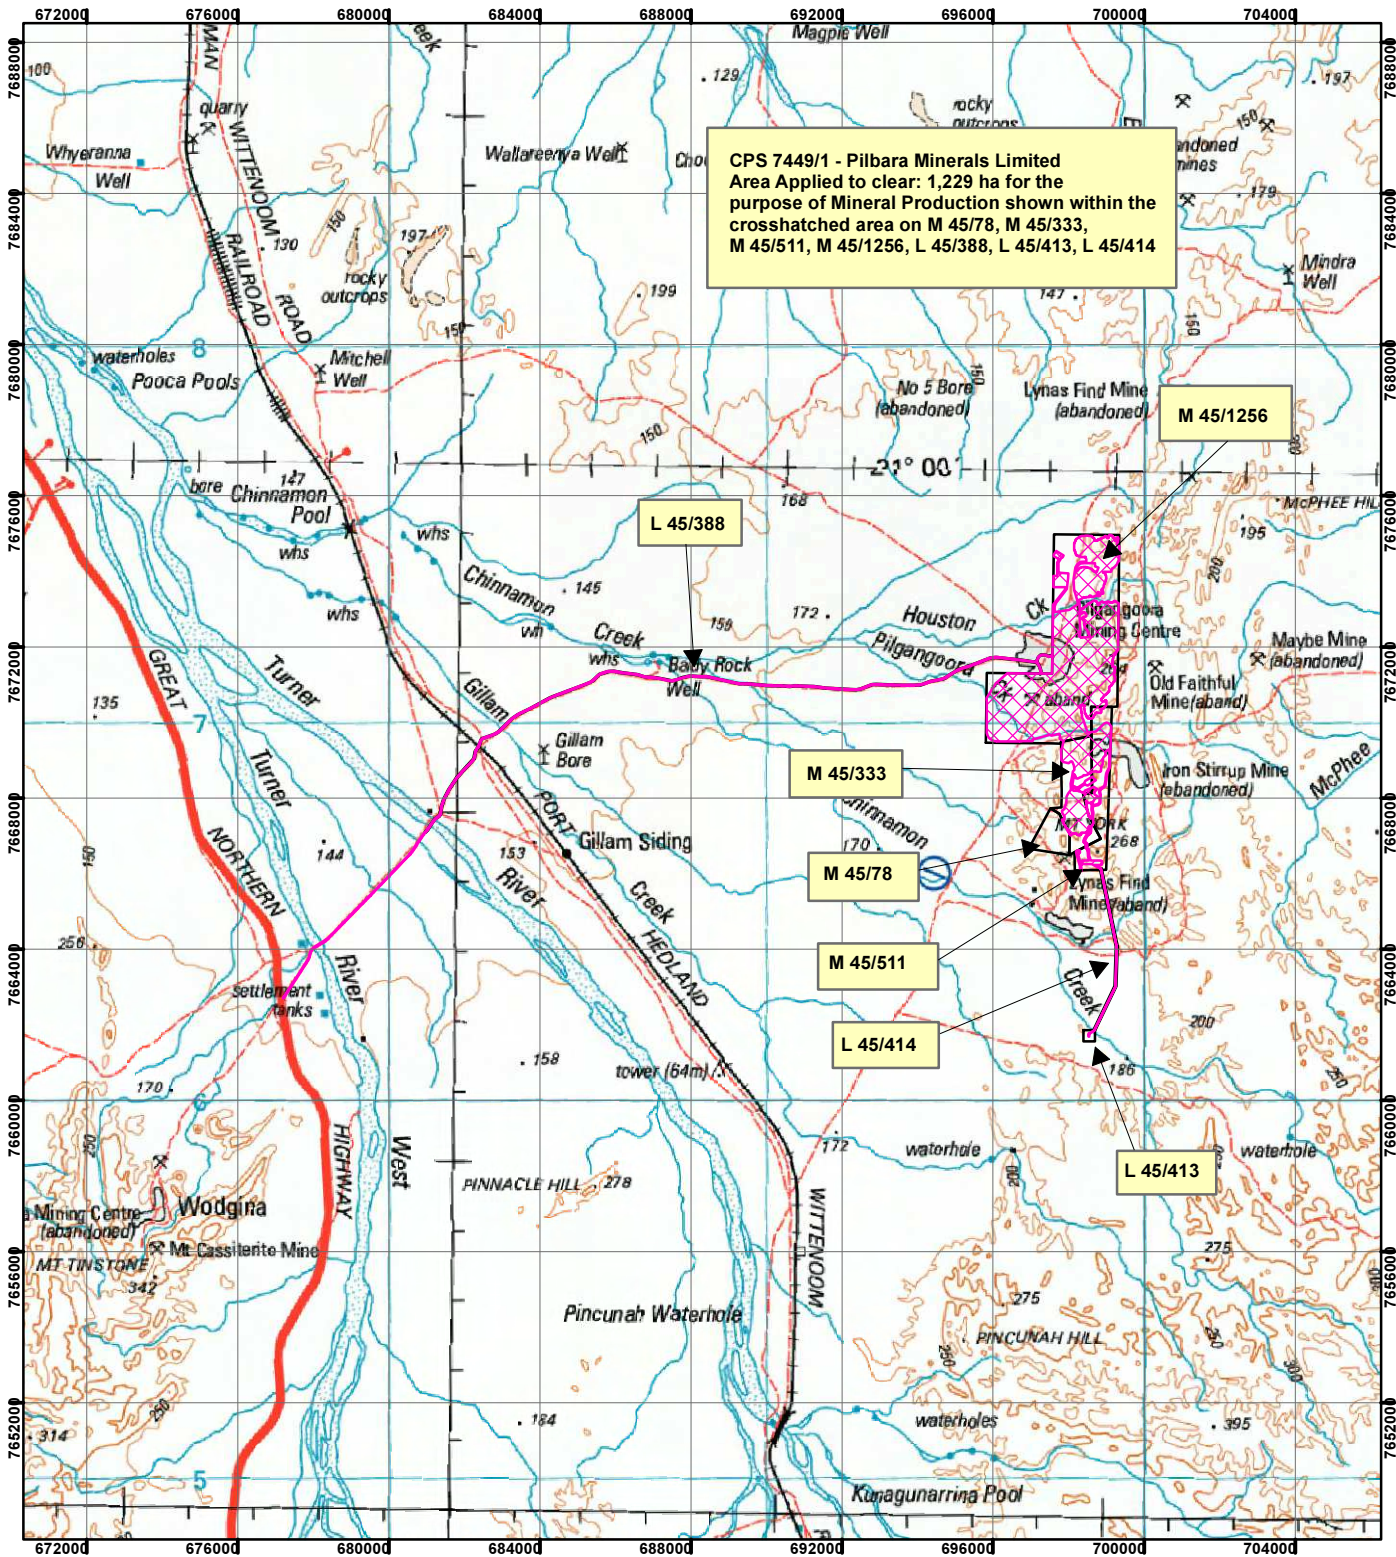

CPS 7449/1 - Pilbara Minerals Limited

Legend

Clearing Instruments

Mining Tenements

FMT_TENID

- L 45/388
- L 45/413
- L 45/414
- M 45/1256
- M 45/333
- M 45/511
- M 45/78

Geocentric Datum Australia 1994

..... Date .....

Officer with delegated authority under Section 20 of the Environmental Protection Act 1986

Information derived from this map should be confirmed with the data custodian acknowledged by the agency acronym in the legend.