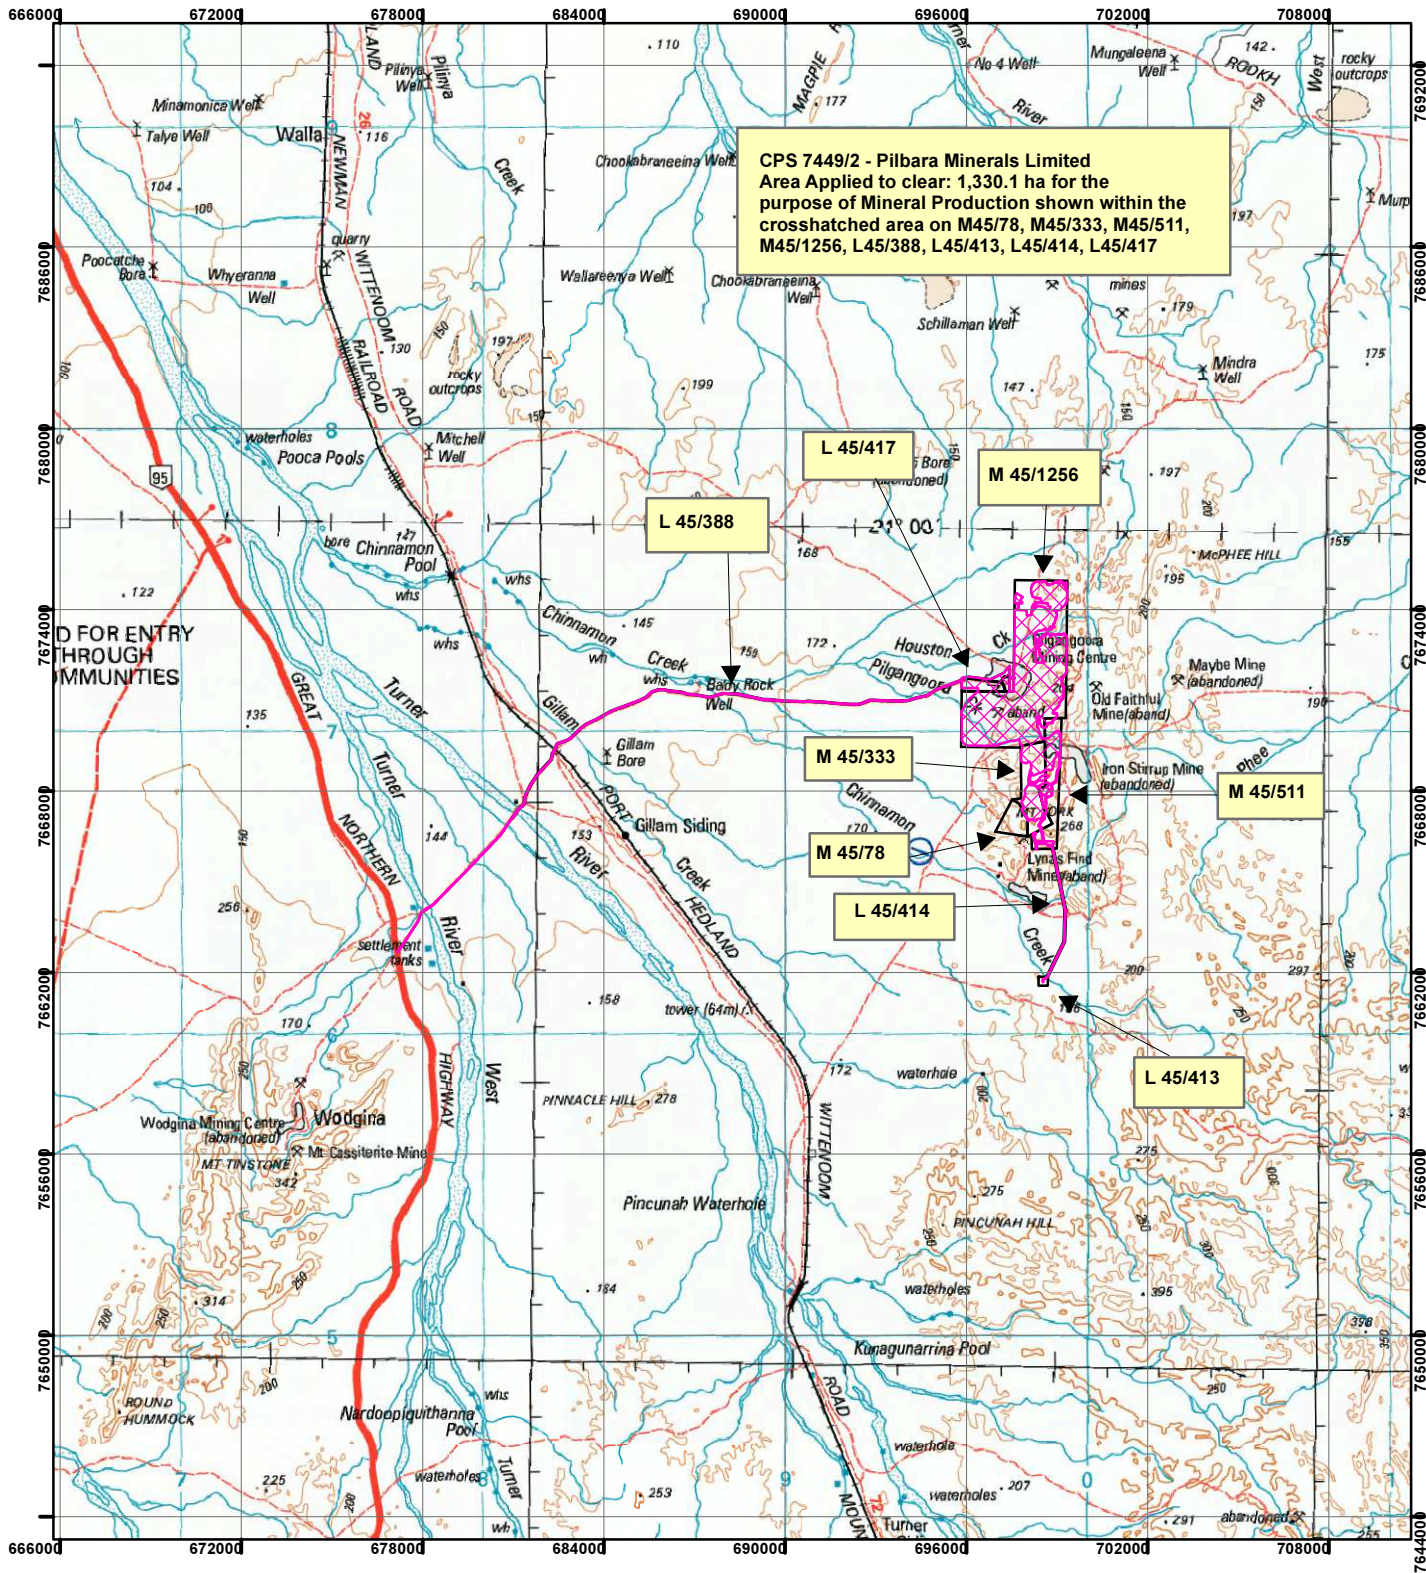

CPS 7449/2 - Pilbara Minerals Limited

Legend

 Clearing Instruments

Mining Tenements

FMT_TENID

-  L 45/388
-  L 45/413
-  L 45/414
-  L 45/417
-  M 45/1256
-  M 45/333
-  M 45/511
-  M 45/78

Geocentric Datum Australia 1994
 Note: the data in this map have not been projected. This may result in geometric distortion or measurement inaccuracies.

..... Date

Officer with delegated authority under Section 20 of the Environmental Protection Act 1986

Information derived from this map should be confirmed with the data custodian acknowledged by the agency acronym in the legend.