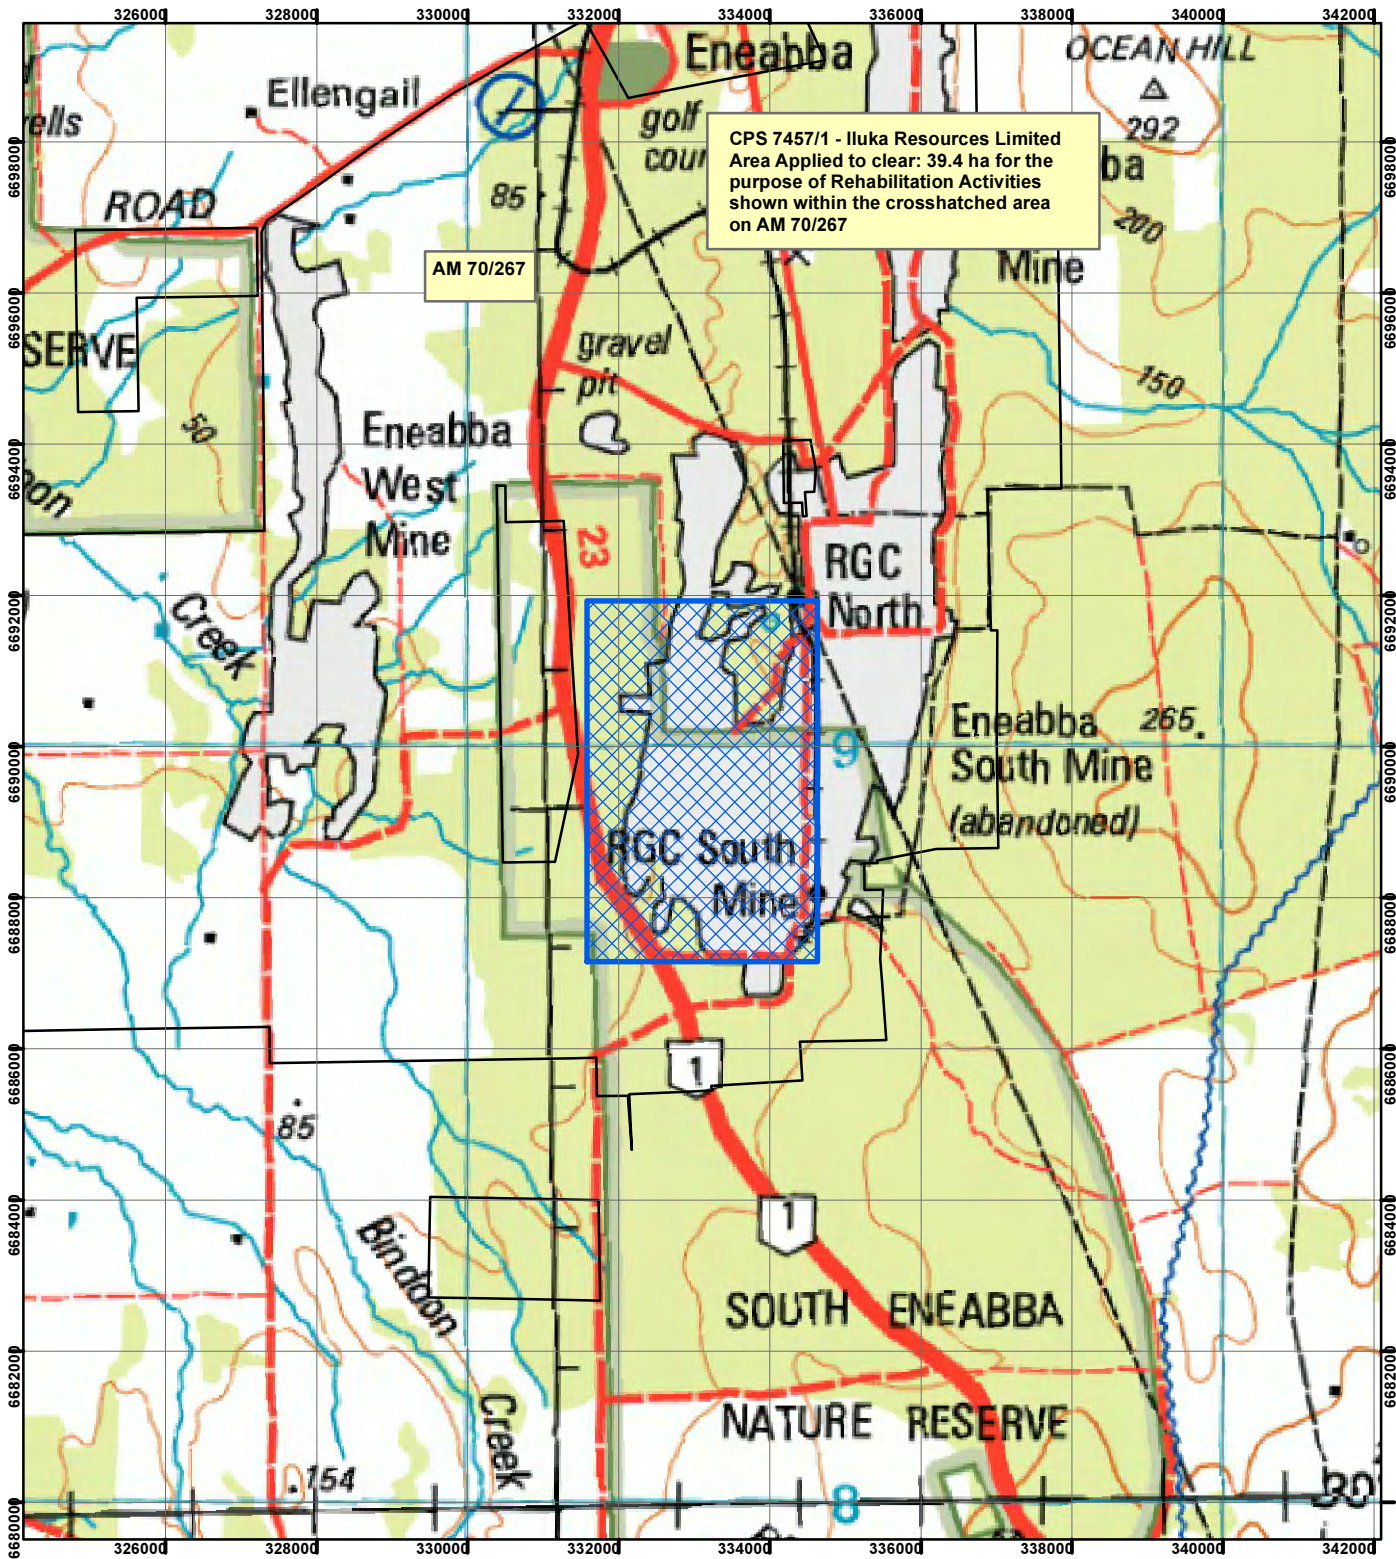

CPS 7457/1 - Iluka Resources Limited

Legend

Clearing Instruments

Mining Tenements

FMT_TENID

M 267SA

Geocentric Datum Australia 1994

Date .....

Officer with delegated authority under Section 20 of the Environmental Protection Act 1986