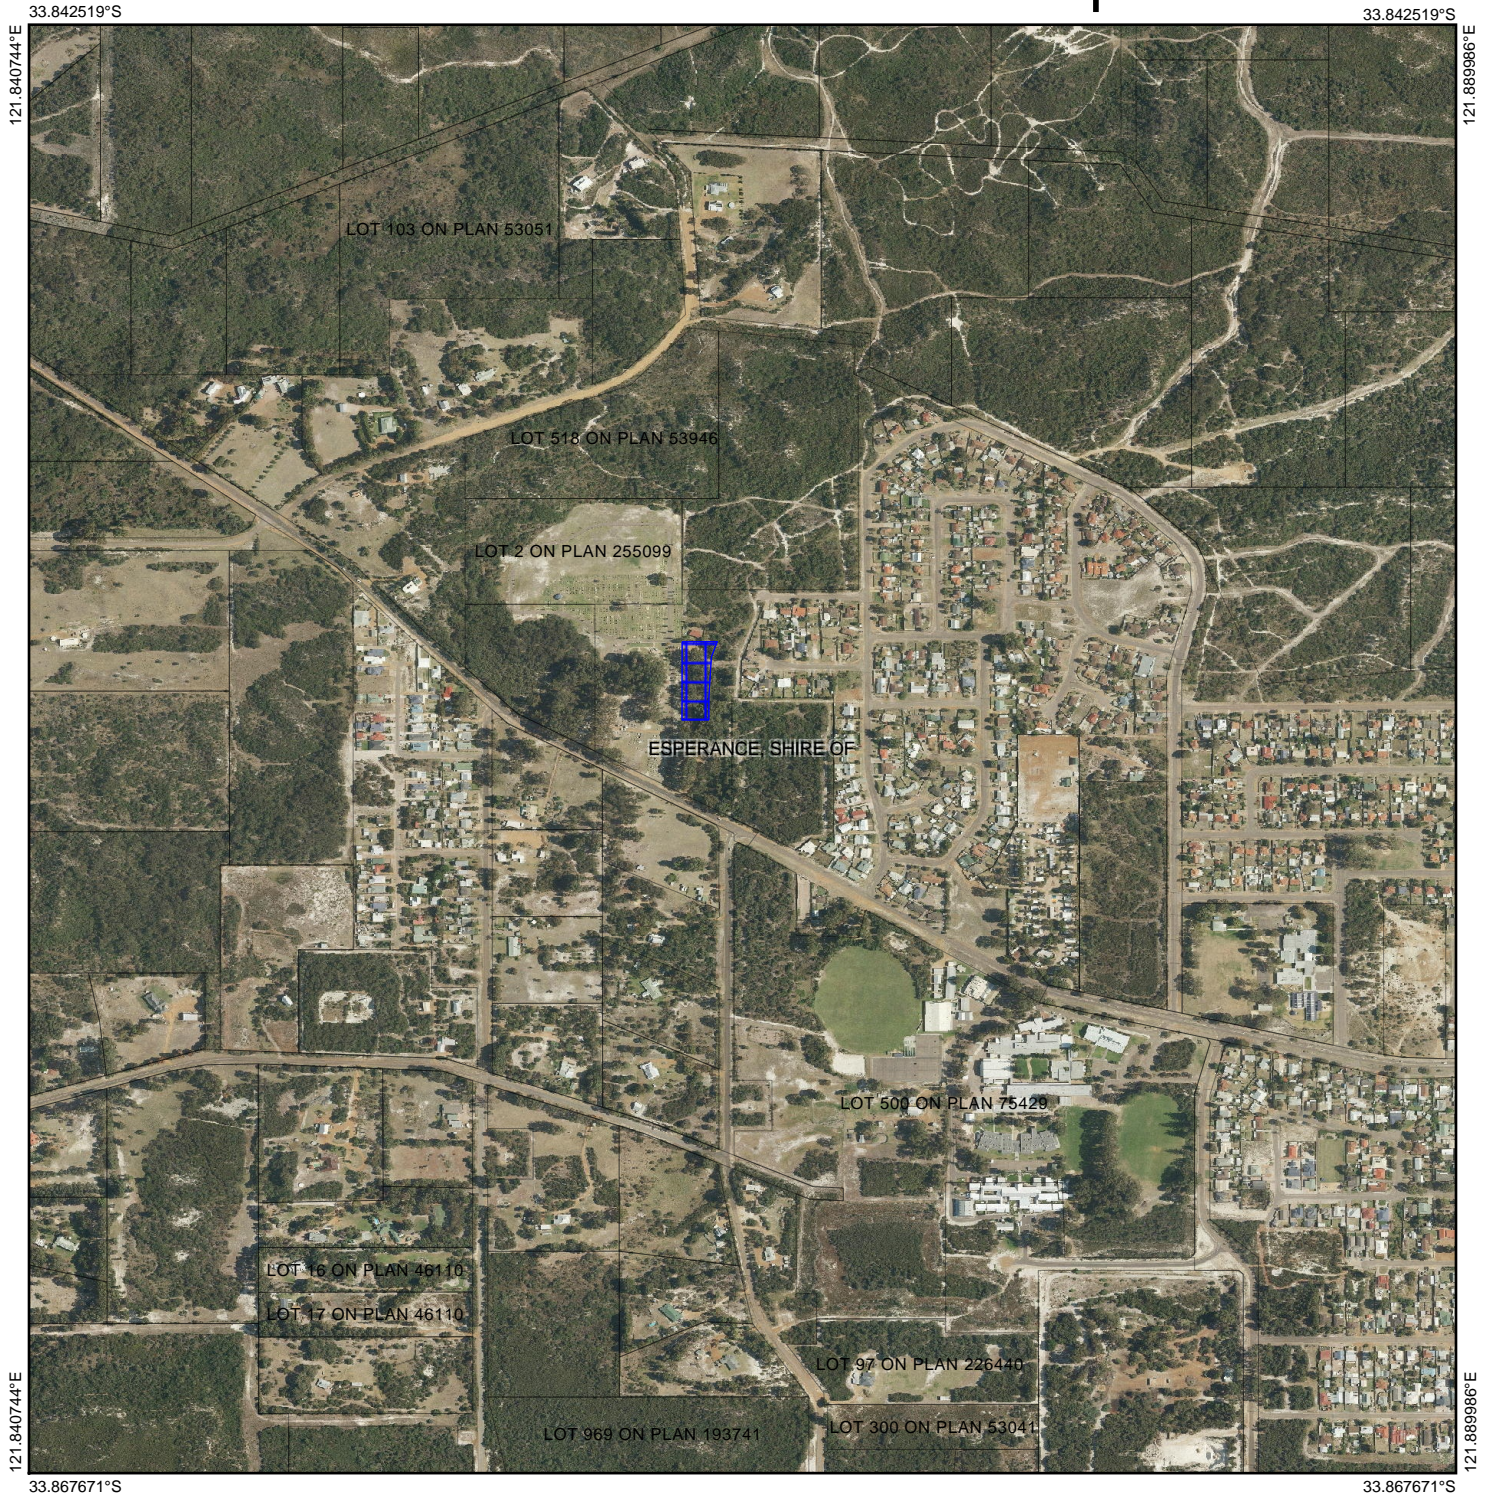

CPS 7458/1 - Context Map

Legend

-  Cadastre
-  Cadastre (Search)
-  Clearing Instruments Proposals
-  Imagery
-  Roads
-  Local Government Authority

(Approximate when reproduced at A4)

GDA 94 (Lat/Long)

Geocentric Datum of Australia 1994

..... Date

GOVERNMENT OF
WESTERN AUSTRALIA
WA Crown Copyright 2017