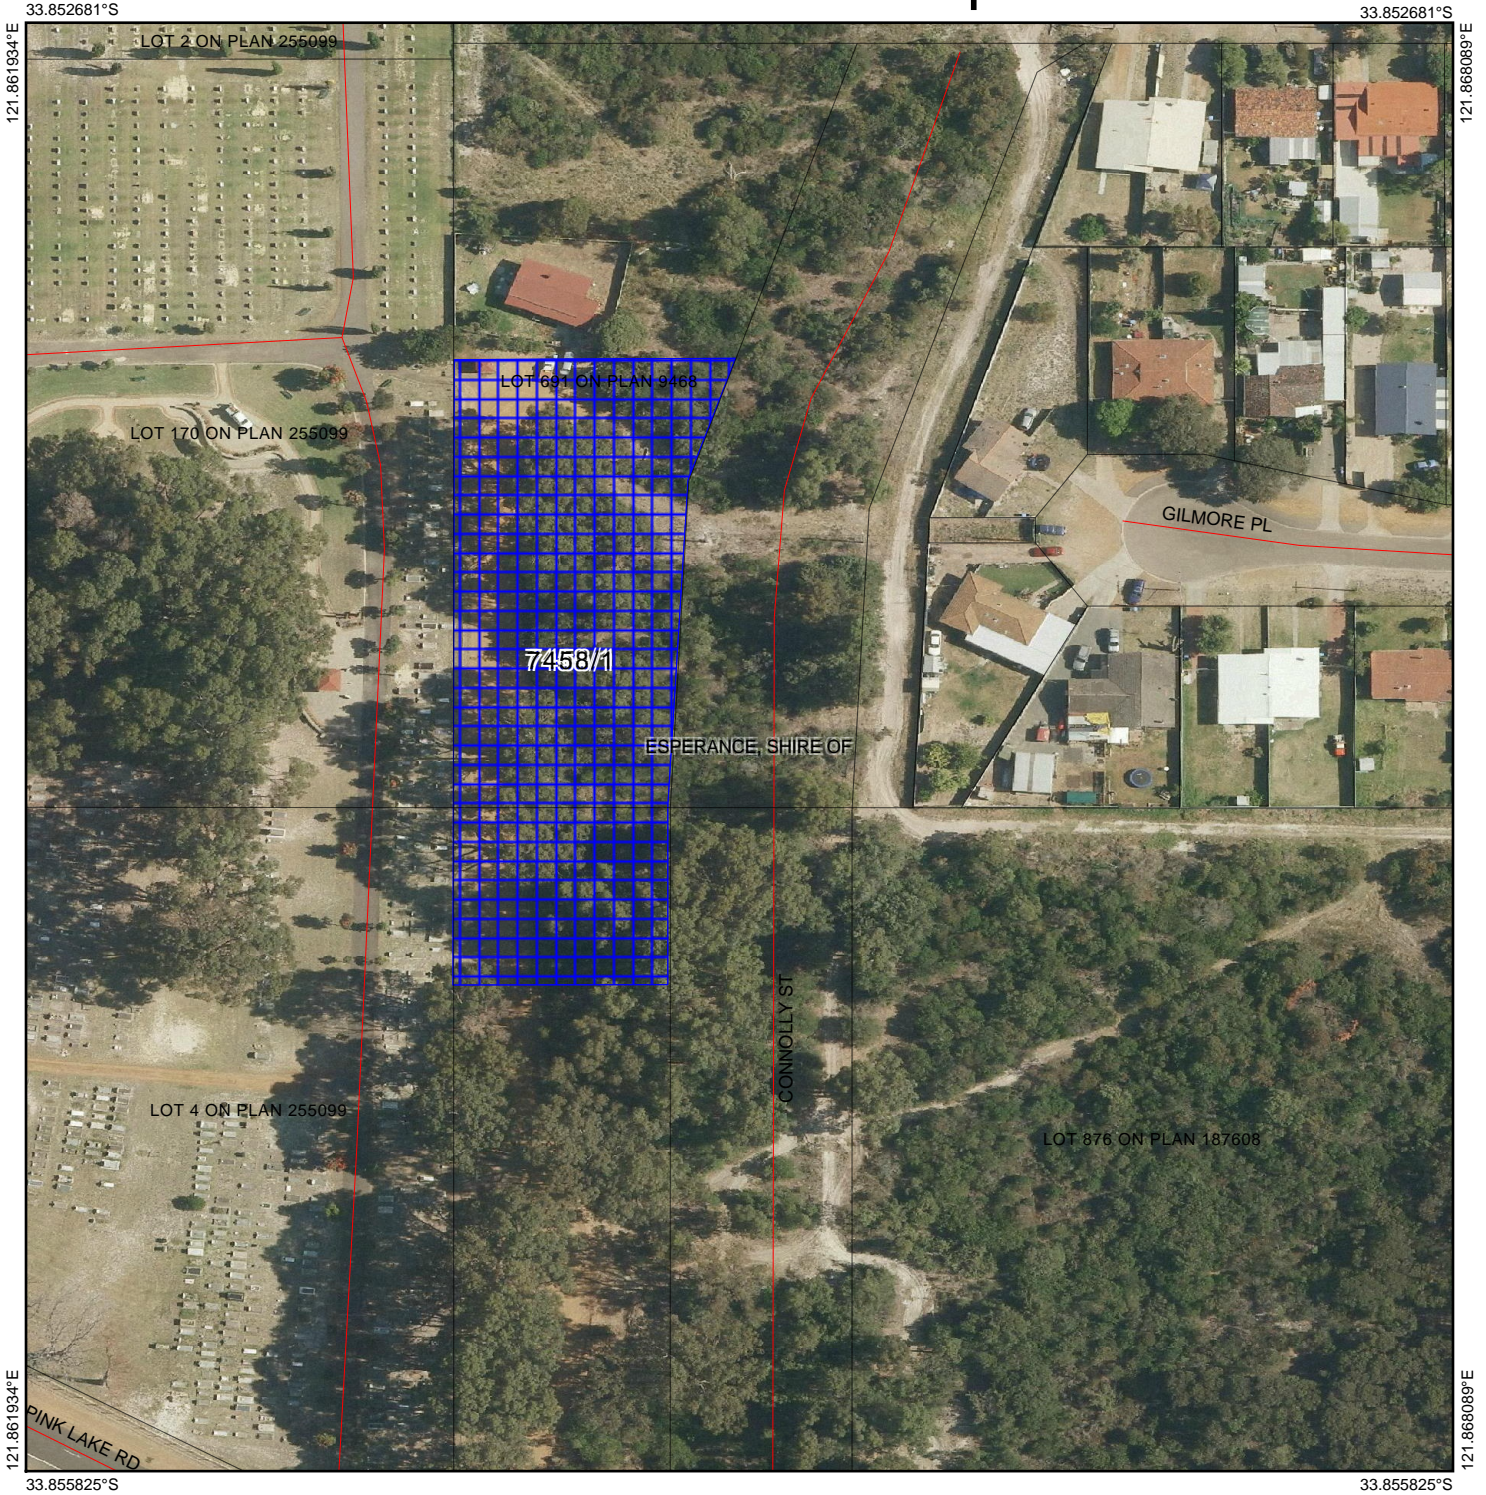

CPS 7458/1 - Map

Legend

-  Cadastre
-  Cadastre (Search)
-  Clearing Instruments Proposals
-  Imagery
-  Roads
-  Local Government Authority

(Approximate when reproduced at A4)

GDA 94 (Lat/Long)

Geocentric Datum of Australia 1994