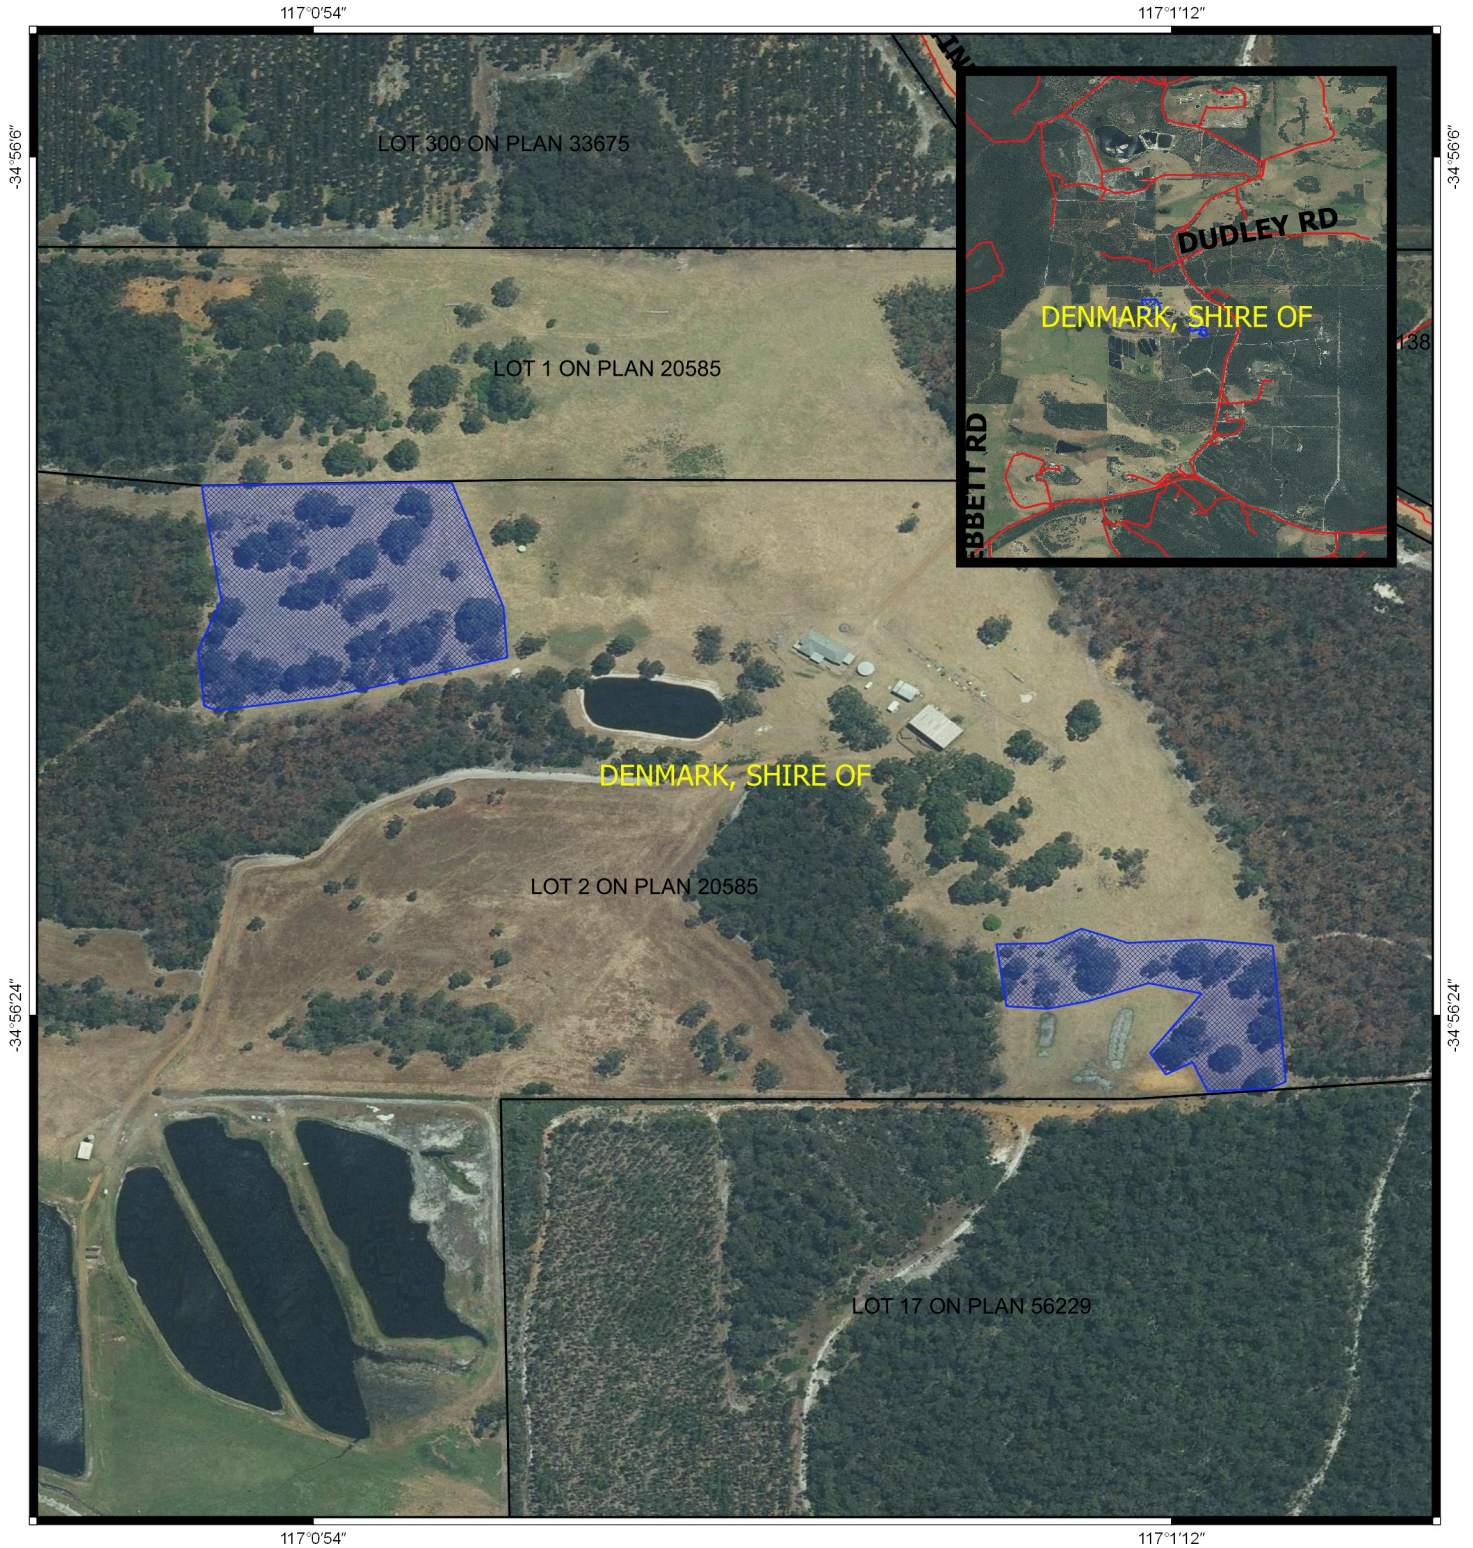

# CPS 7466/1 - Map

## Legend

-  Areas applied to clear
  -  Roads
  -  LGA
  -  Cadastre
- Virtual Mosaic (LGATE-V001)

1:3,000

MGA 94

Geocentric Datum of Australia 1994

GOVERNMENT OF  
WESTERN AUSTRALIA