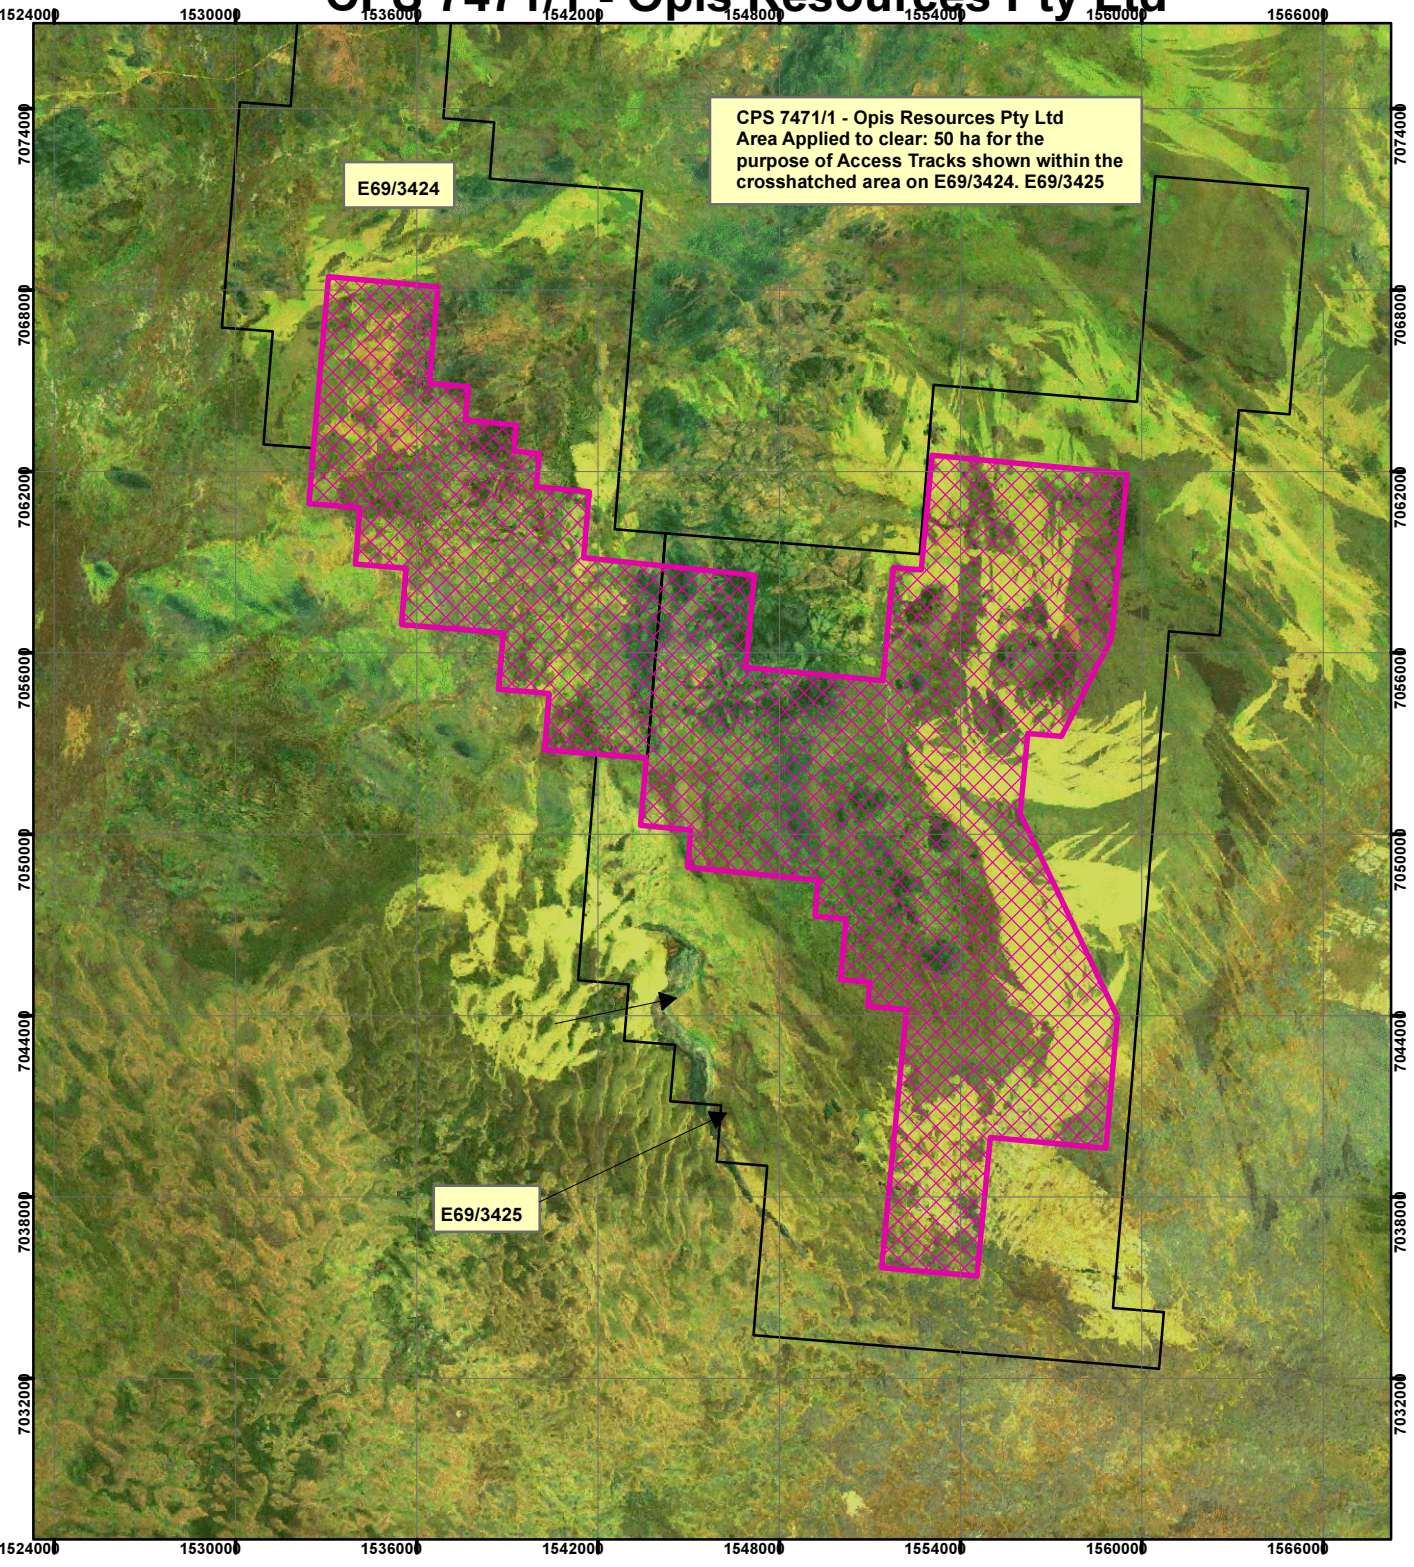

CPS 7471/1 - Opis Resources Pty Ltd

Legend

 Clearing Instruments

Mining Tenements

FMT_TENID

 E 69/3424

 E 69/3425

Geocentric Datum Australia 1994

Note: the data in this map have not been projected. This may result in geometric distortion or measurement inaccuracies.

..... Date

Officer with delegated authority under Section 20 of the Environmental Protection Act 1986