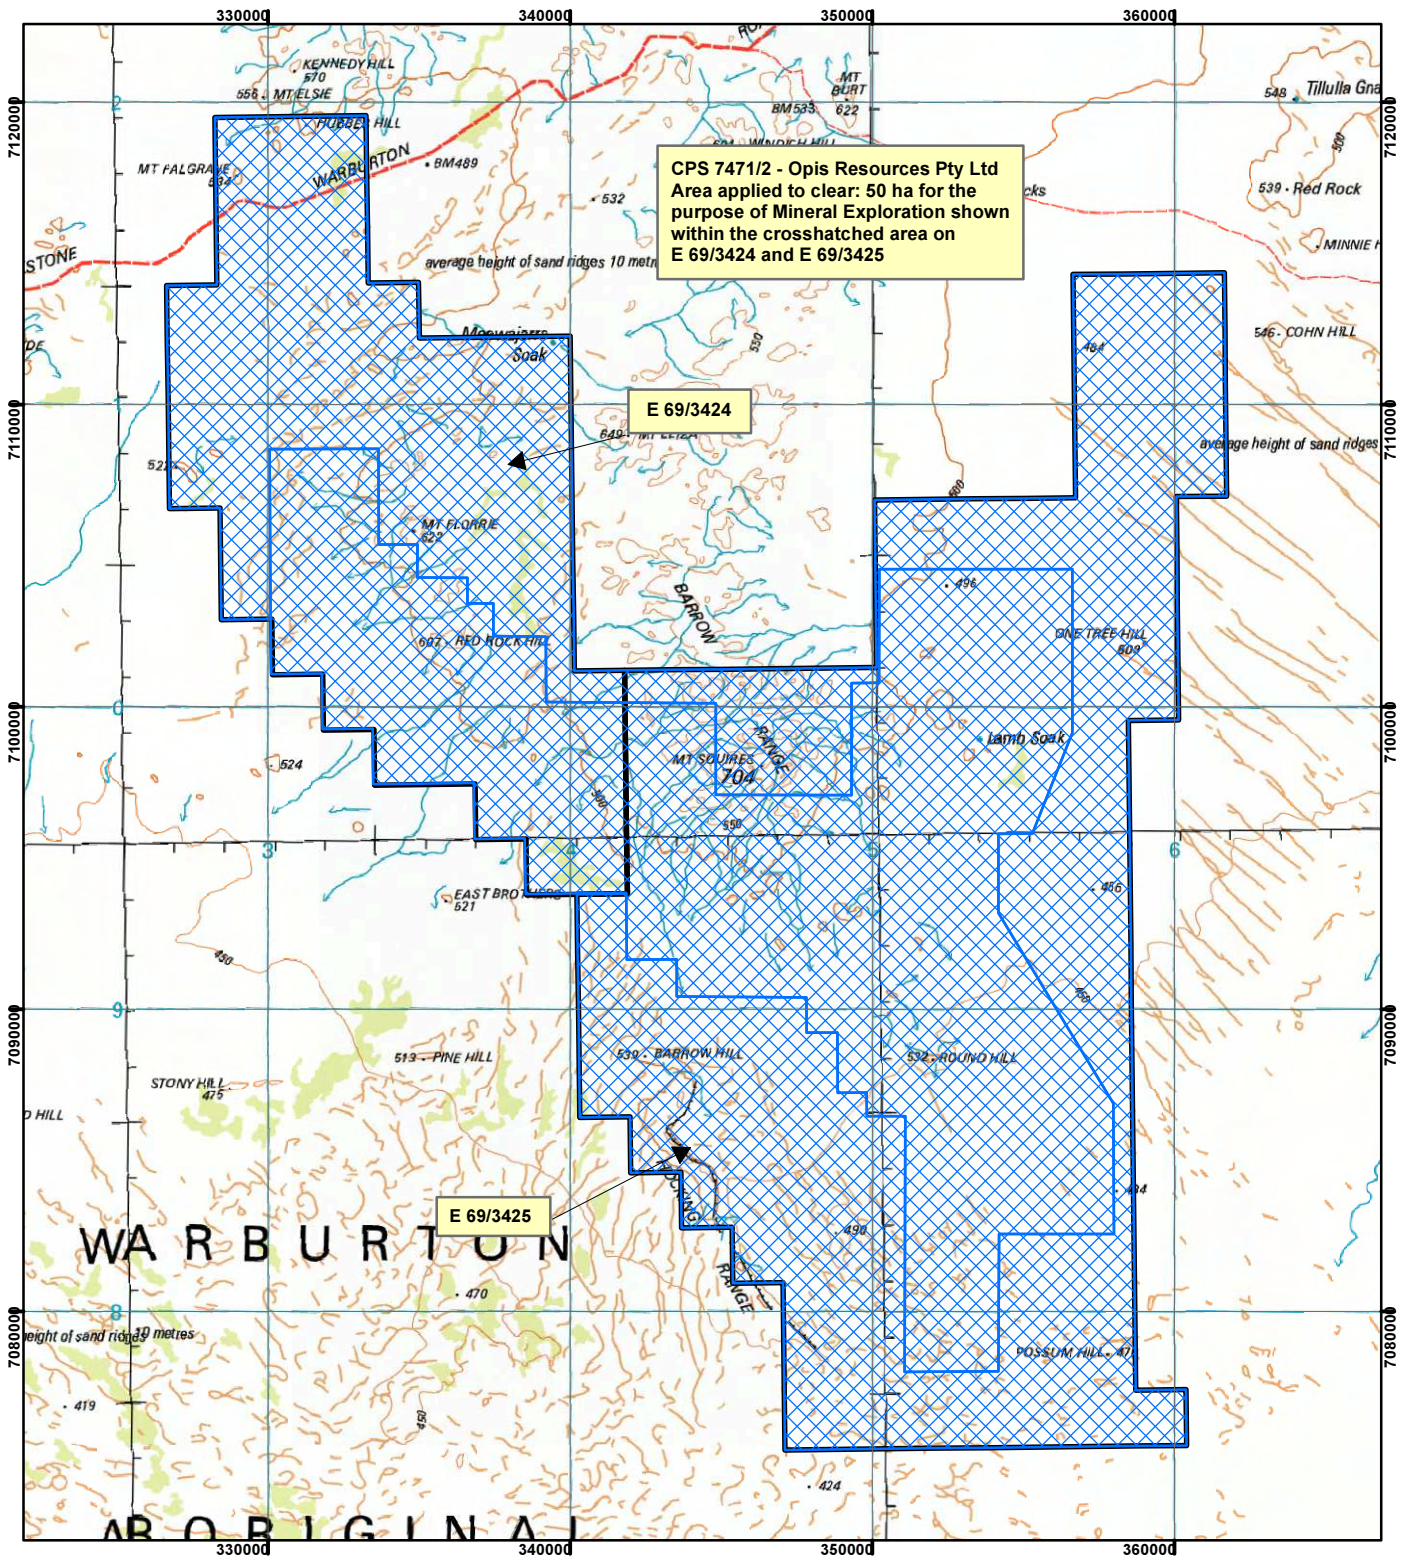

CPS 7471/2 - Opis Resources Pty Ltd

Legend

 Clearing Instruments

TENID

 E 6903424

 E 6903425

Geocentric Datum Australia 1994

Note: the data in this map have not been projected. This may result in geometric distortion or measurement inaccuracies.

..... Date

Officer with delegated authority under Section 20 of the Environmental Protection Act 1986

Information derived from this map should be confirmed with the data custodian acknowledged by the agency acronym in the legend.