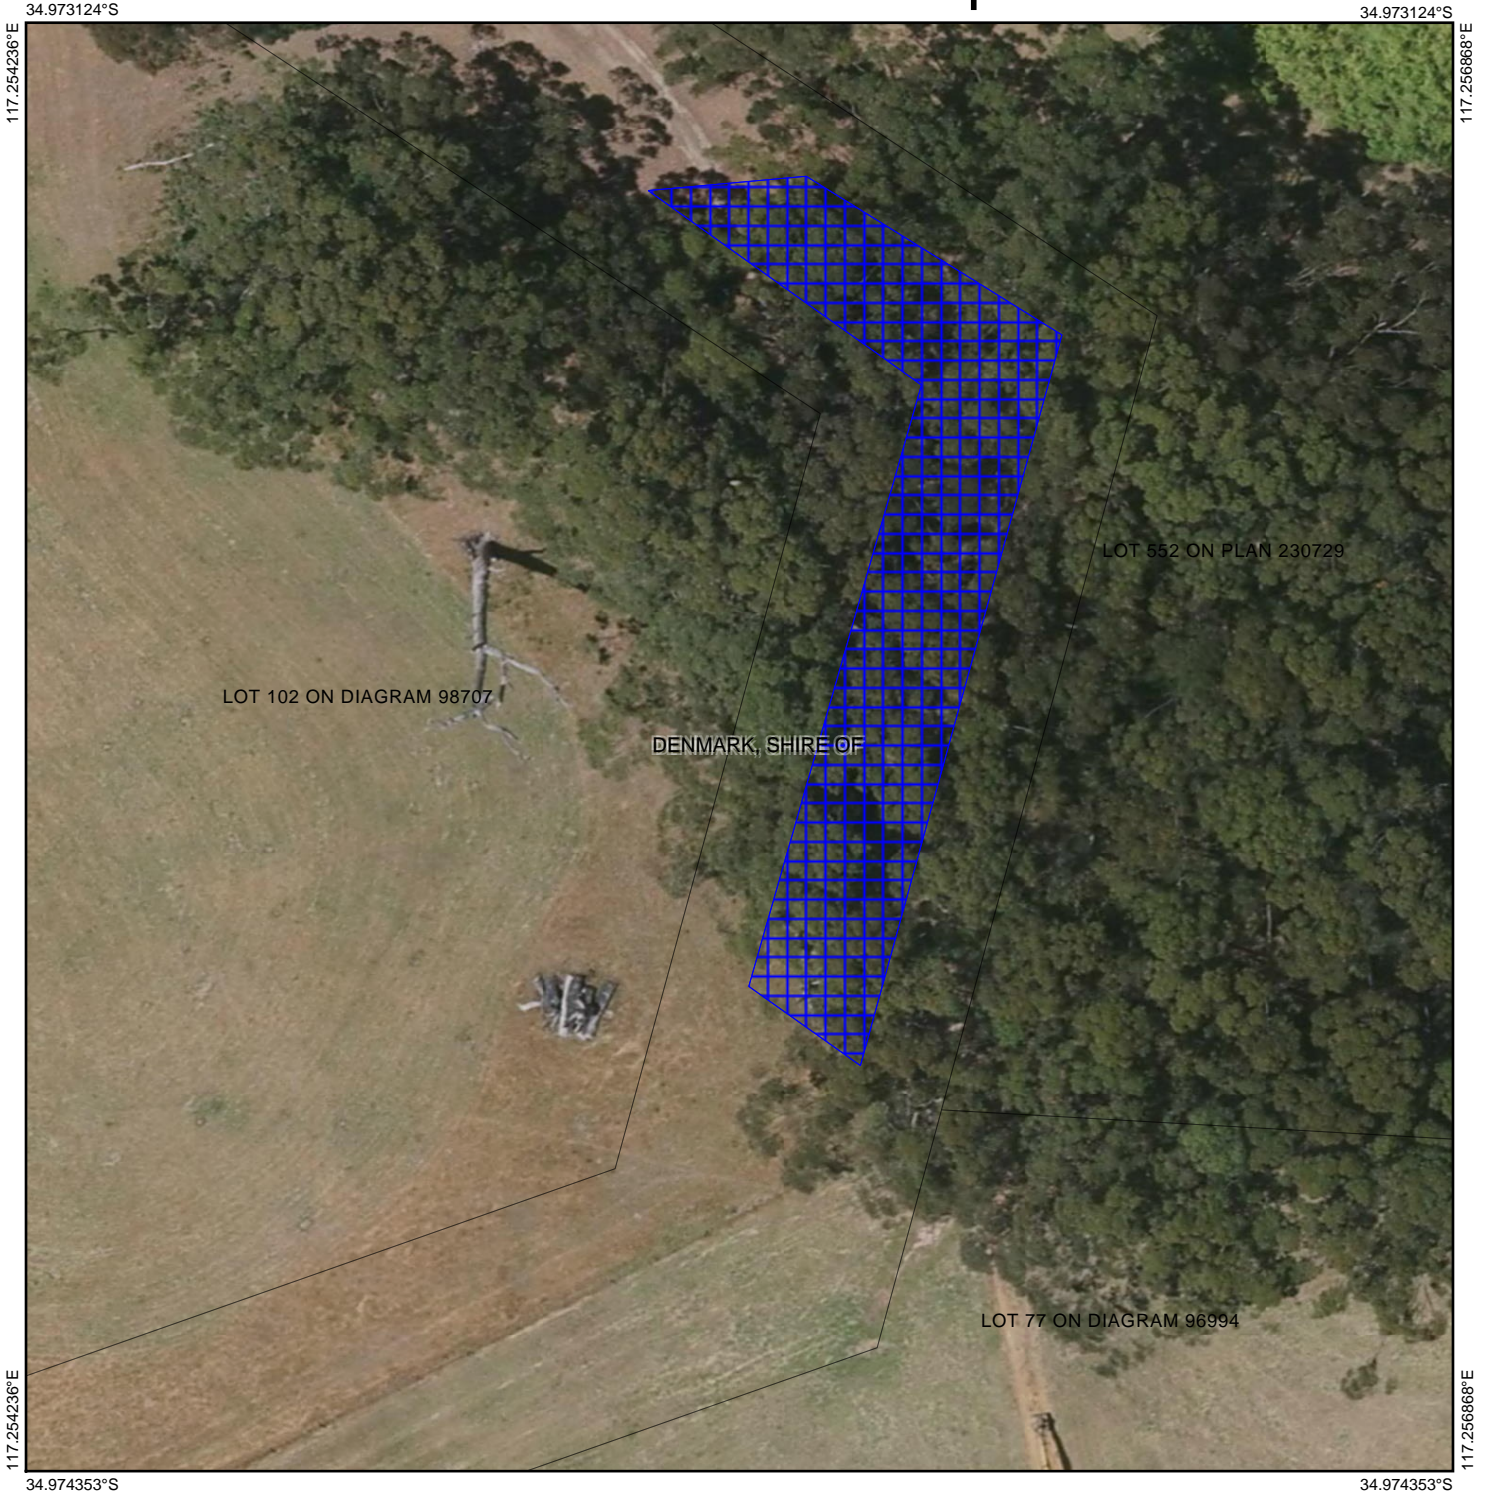

CPS 7476/1 - Map

Legend

-  Clearing Instruments Proposals
-  Roads
-  Imagery
-  Local Government Authority
-  Cadastre

(Approximate when reproduced at A4)

GDA 94 (Lat/Long)

Geocentric Datum of Australia 1994

..... Date

GOVERNMENT OF
WESTERN AUSTRALIA
WA Crown Copyright 2017