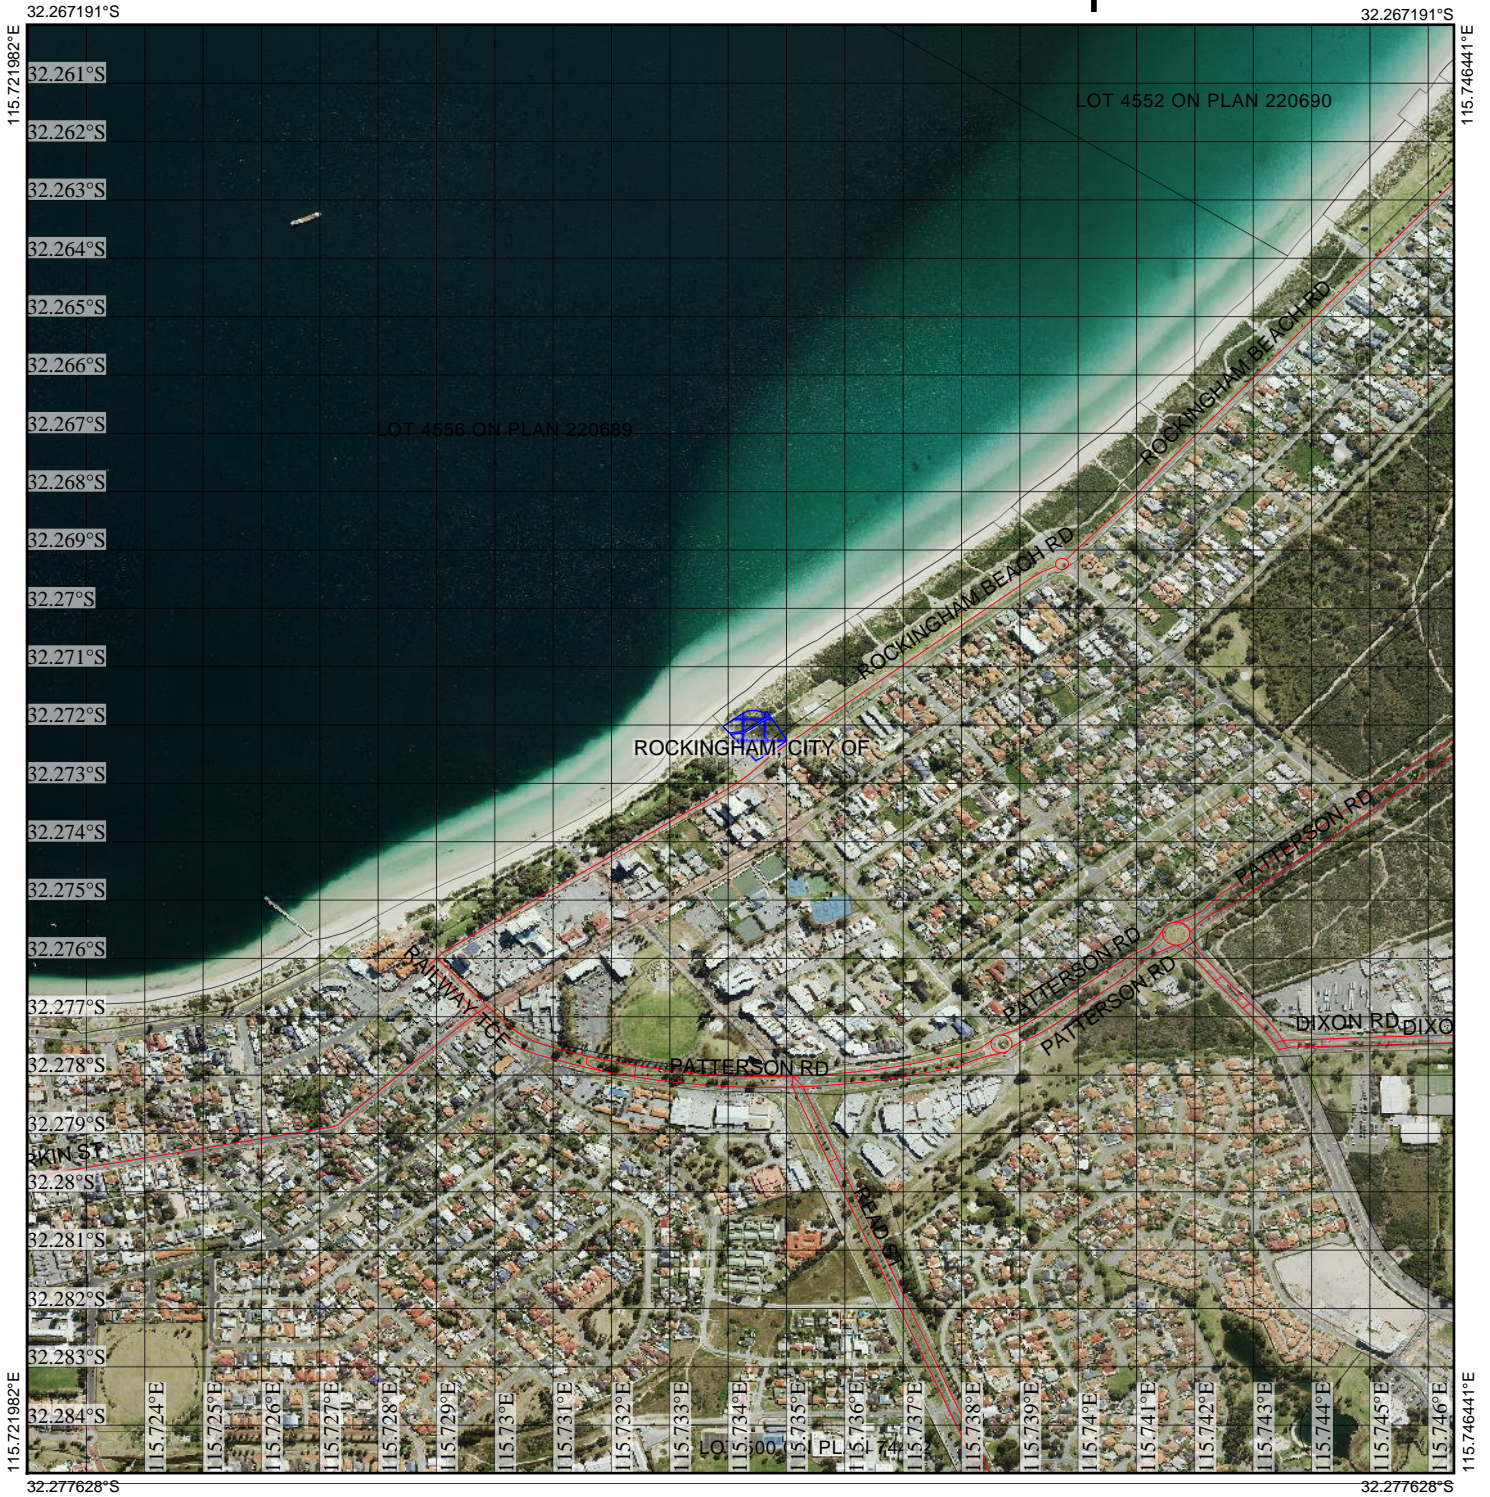

CPS 7484/1 - Context map

Legend

-  Clearing Instruments Proposals
-  Imagery
-  Local Government Authority

(Approximate when reproduced at A4)

GDA 94 (Lat/Long)

Geocentric Datum of Australia 1994

..... Date

GOVERNMENT OF
WESTERN AUSTRALIA
WA Crown Copyright 2017