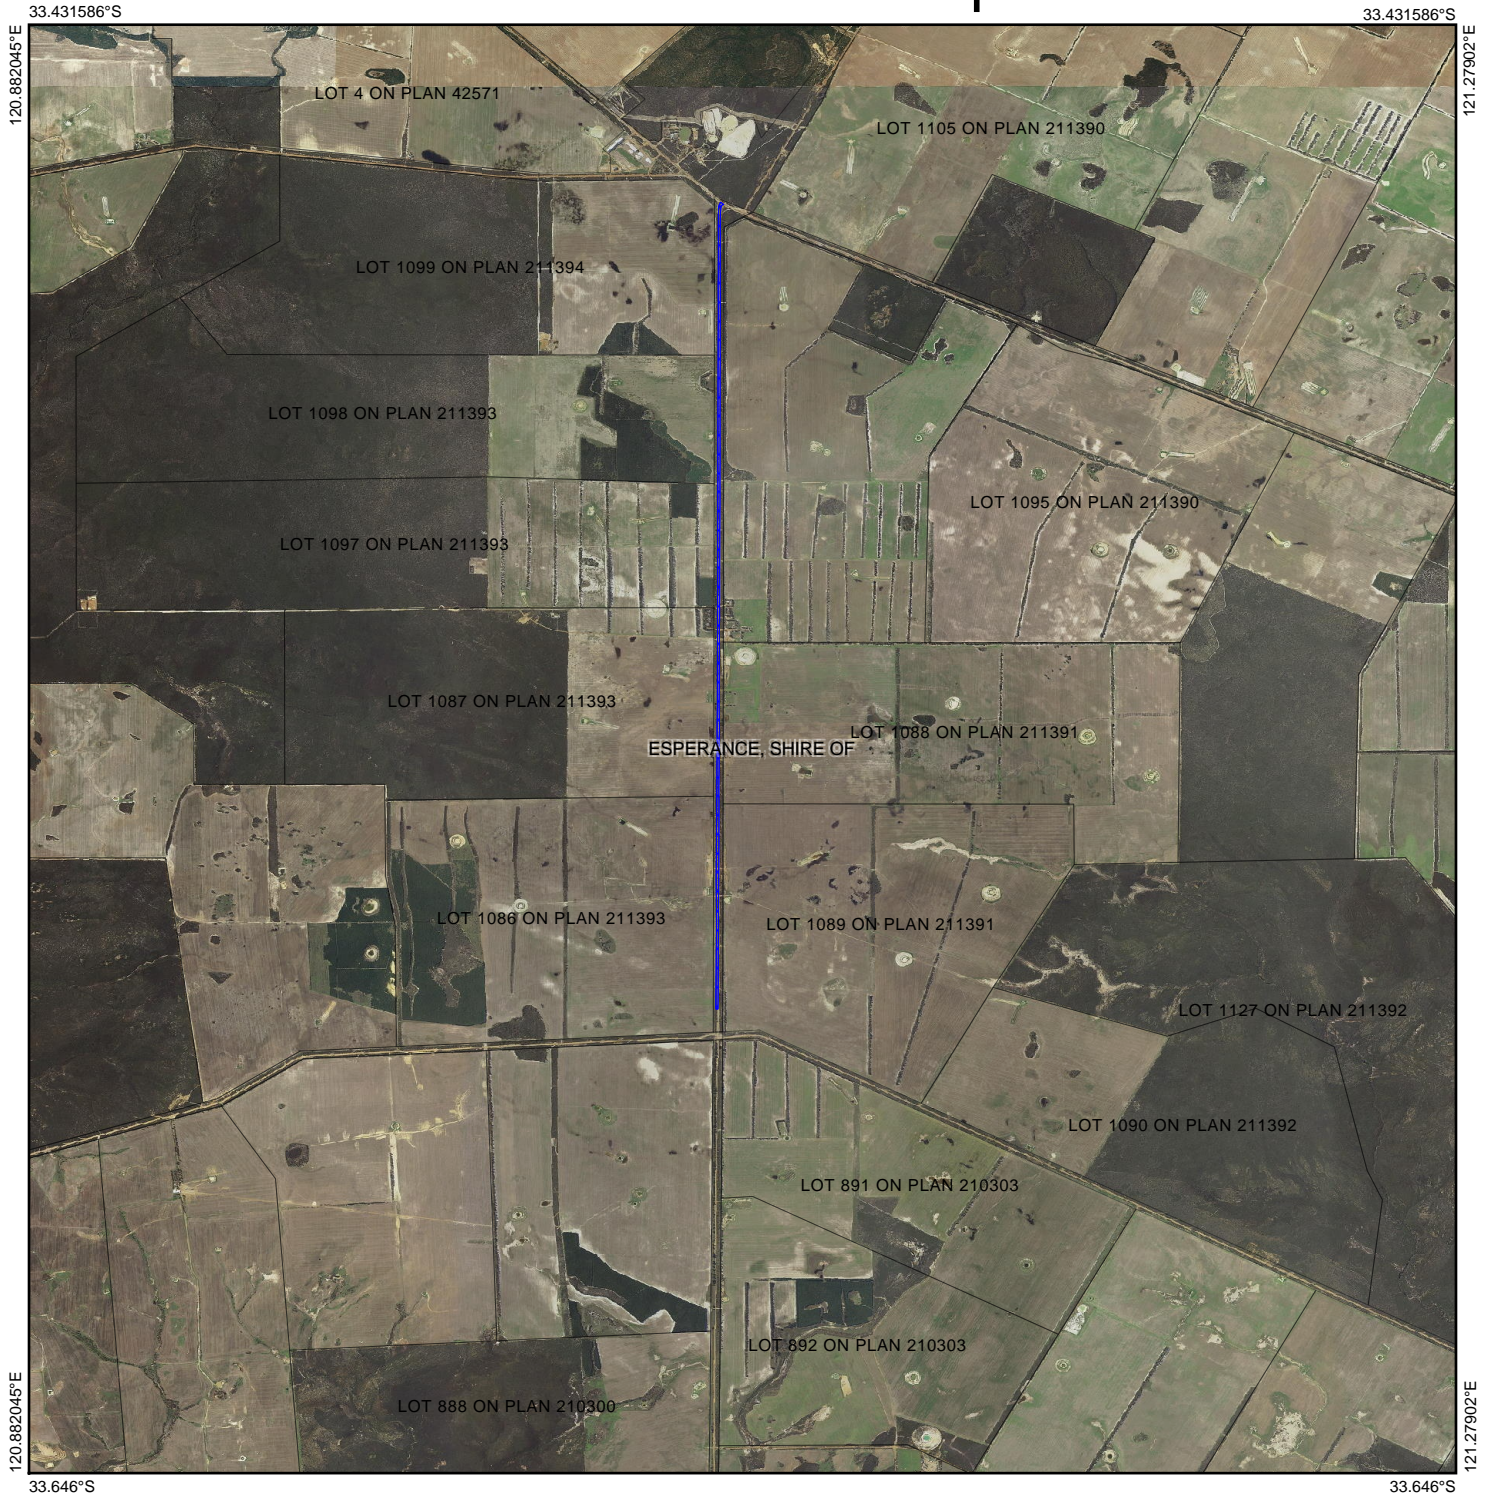

CPS 7487/1 - Map

Legend

-  Clearing Instruments Proposals
-  Imagery
-  Roads
-  Local Government Authority

(Approximate when reproduced at A4)

GDA 94 (Lat/Long)

Geocentric Datum of Australia 1994

..... Date

GOVERNMENT OF
WESTERN AUSTRALIA
WA Crown Copyright 2017