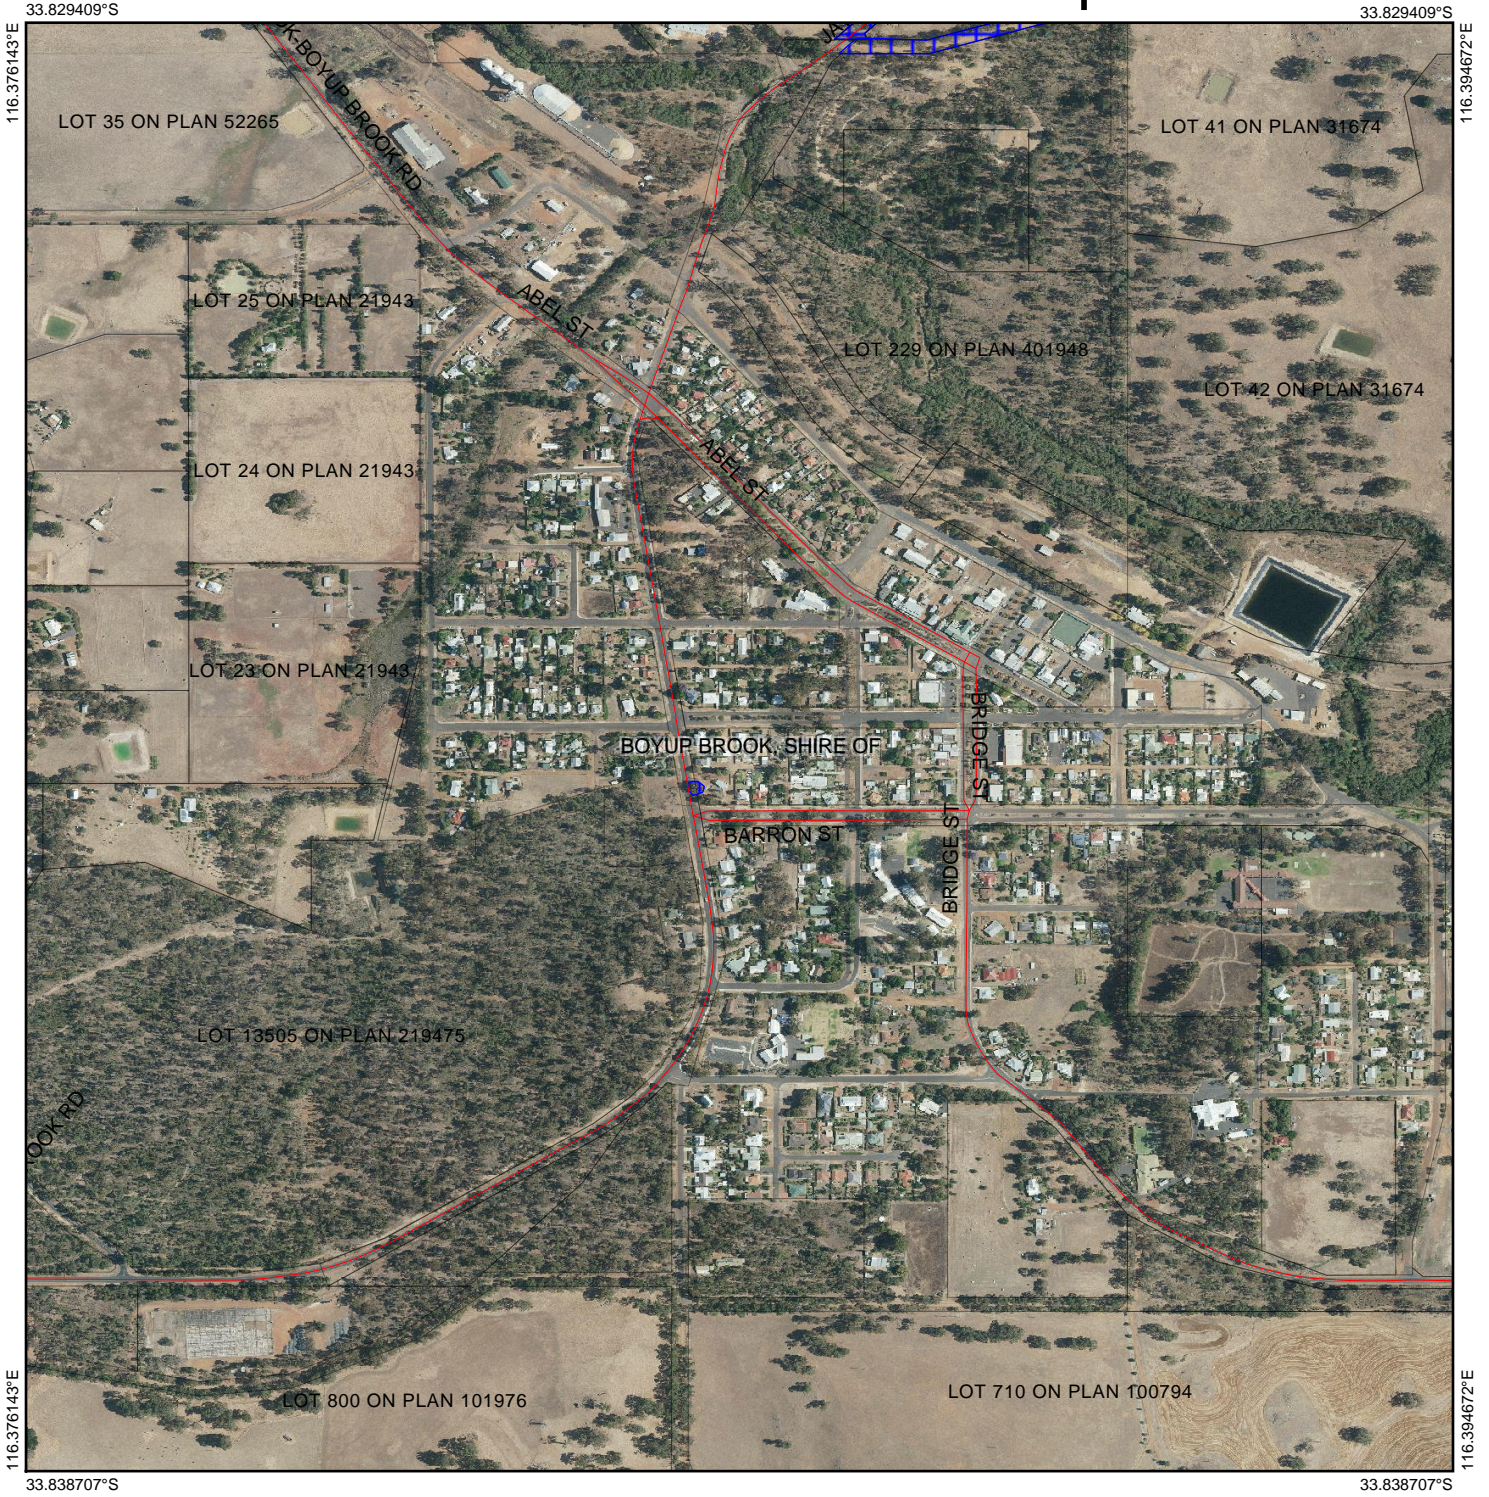

CPS 7488/1- Context Map

Legend

-  Clearing Instruments Proposals
-  Imagery
-  Local Government Authority

(Approximate when reproduced at A4)

GDA 94 (Lat/Long)

Geocentric Datum of Australia 1994

..... Date

GOVERNMENT OF
WESTERN AUSTRALIA
WA Crown Copyright 2017