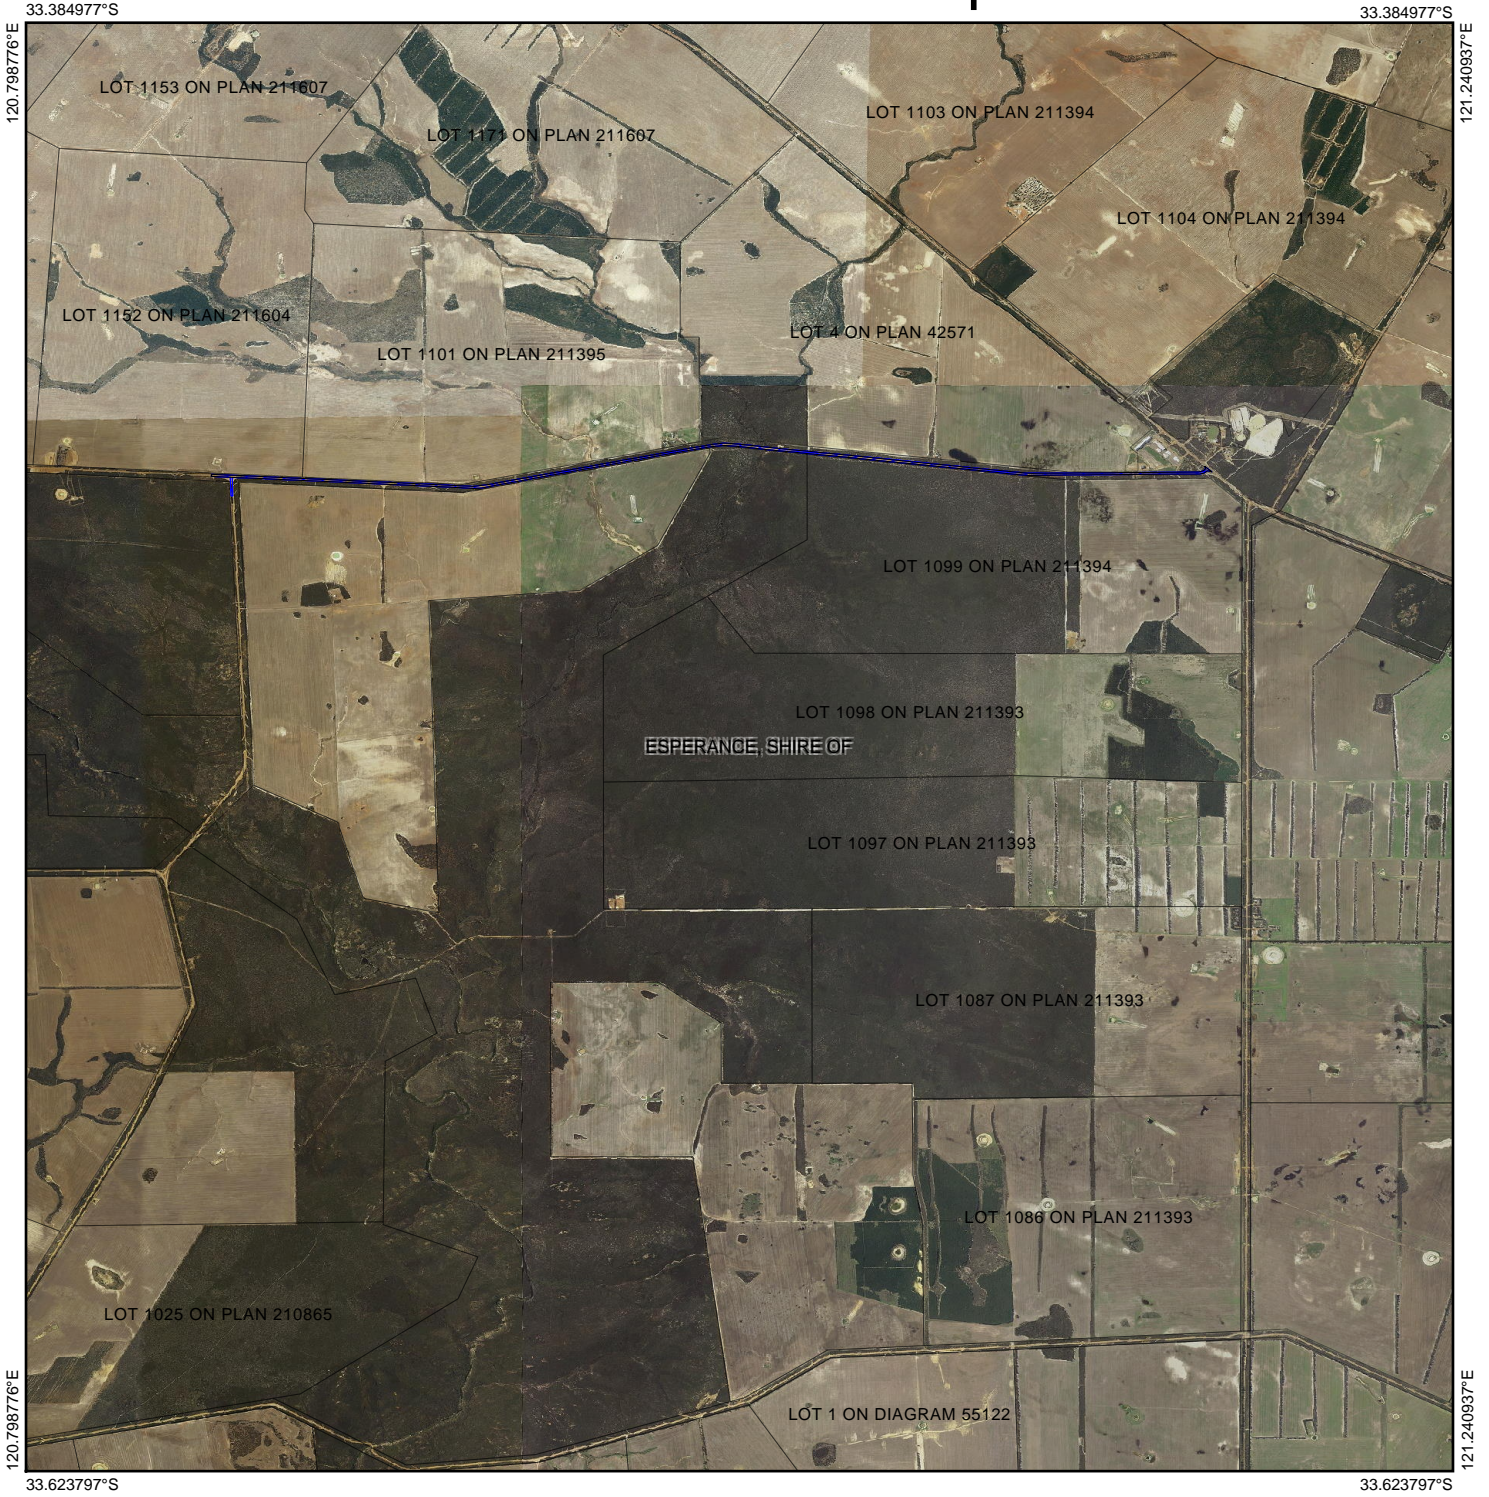

CPS 7489/1 - Map

Legend

-  amend
-  Clearing Instruments Proposals
-  Imagery
-  Roads
-  Local Government Authority

(Approximate when reproduced at A4)

GDA 94 (Lat/Long)

Geocentric Datum of Australia 1994

..... Date

GOVERNMENT OF
WESTERN AUSTRALIA
WA Crown Copyright 2017