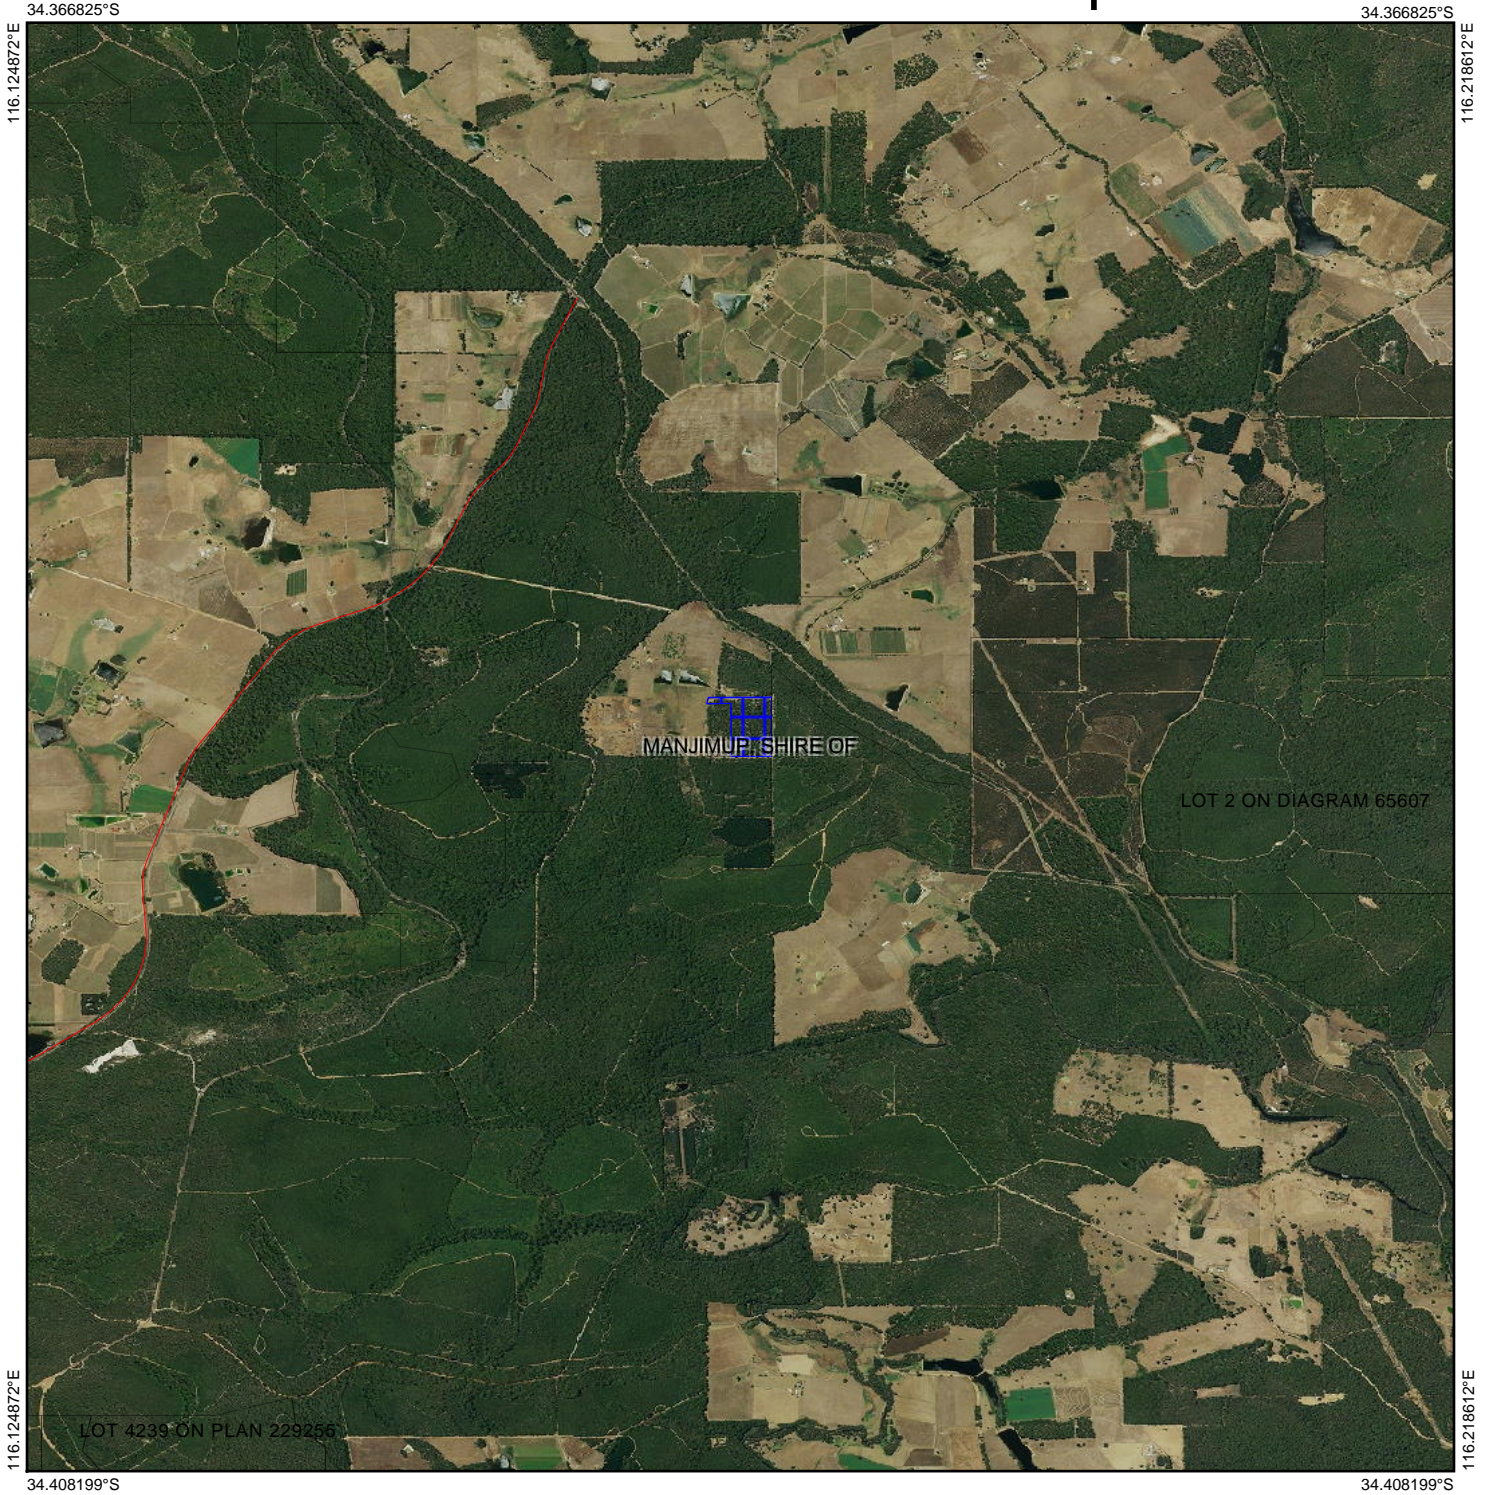

CPS 7492/1 - Context Map

Legend

-  Clearing Instruments Proposals
-  Imagery
-  Local Government Authority

(Approximate when reproduced at A4)

GDA 94 (Lat/Long)

Geocentric Datum of Australia 1994

..... Date