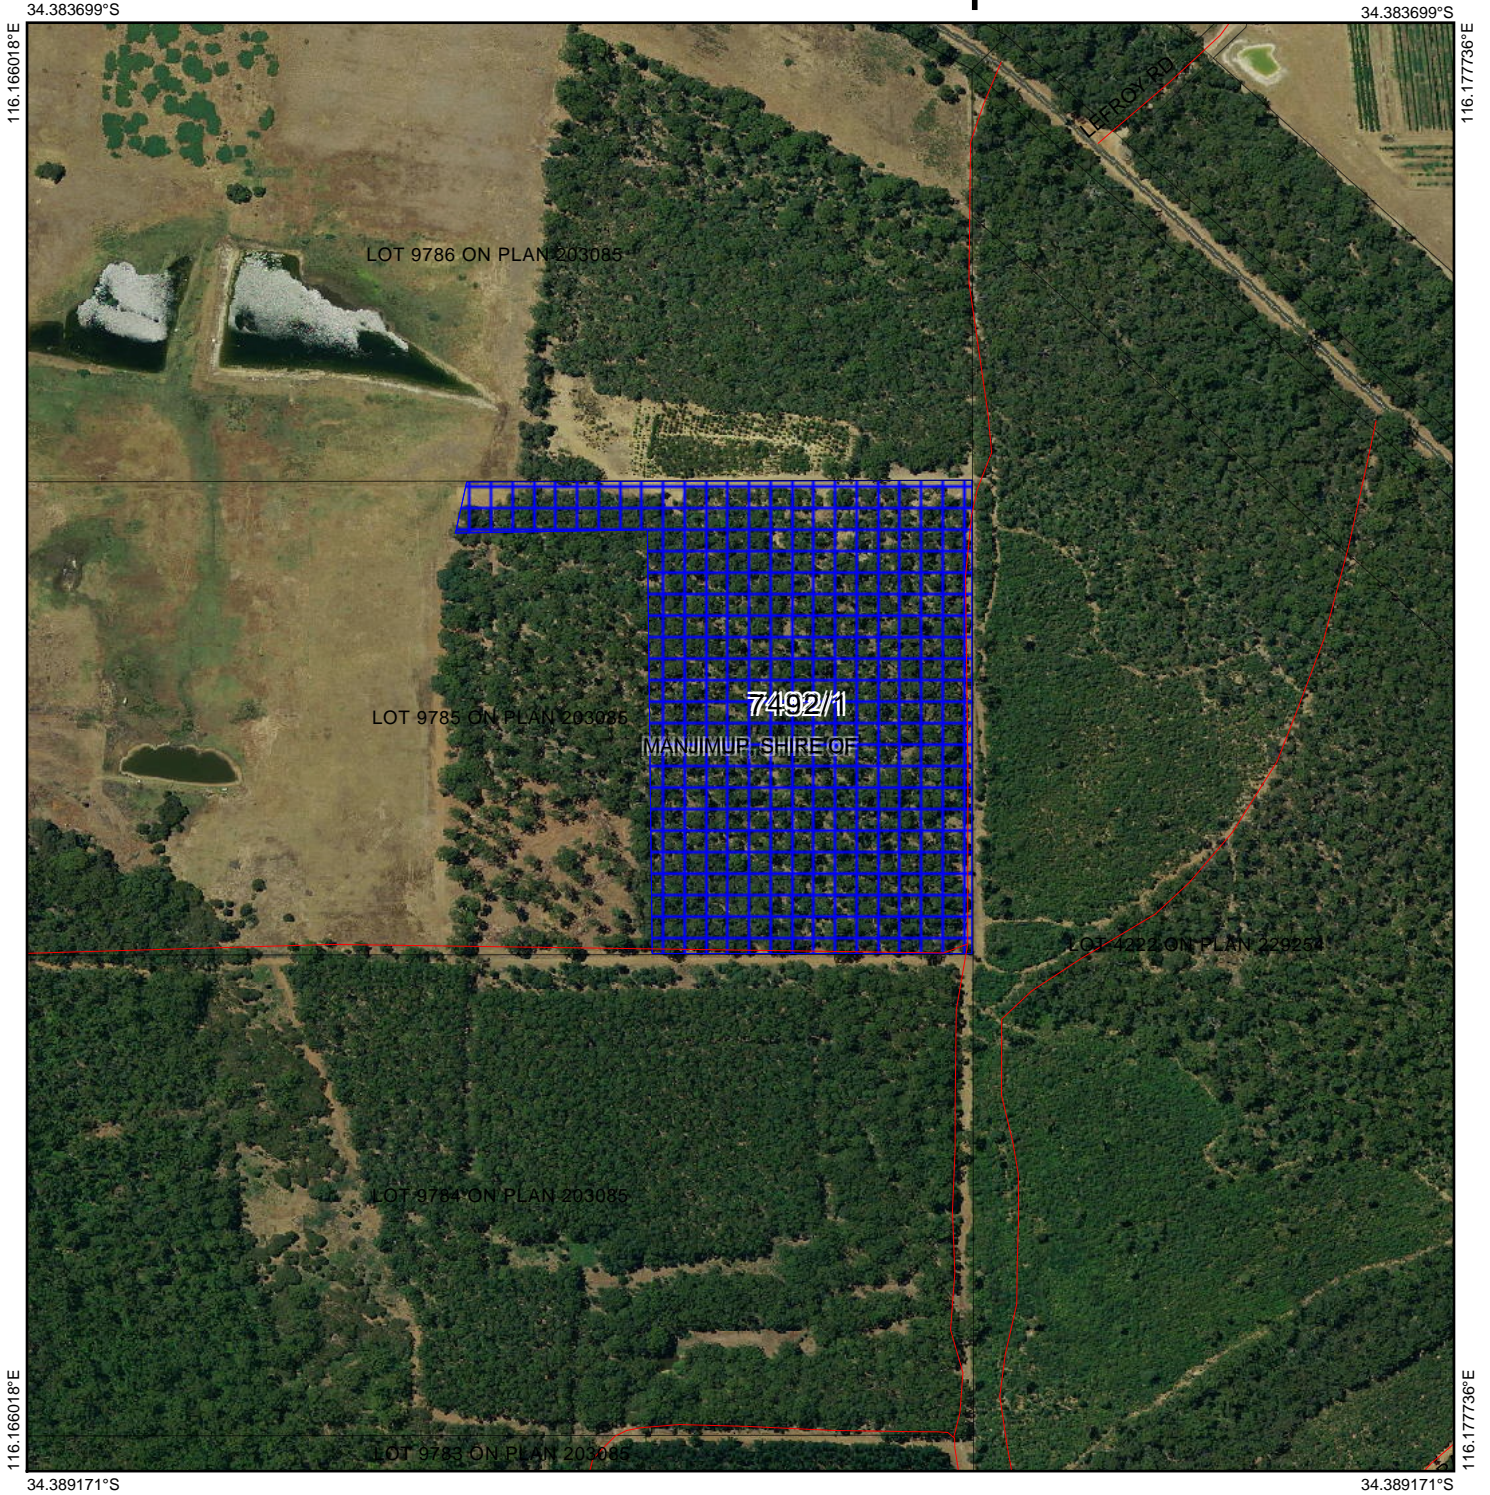

CPS 7492/1 - Map

Legend

-  Clearing Instruments Proposals
-  Roads
-  Imagery
-  Local Government Authority

(Approximate when reproduced at A4)

GDA 94 (Lat/Long)

Geocentric Datum of Australia 1994

..... Date