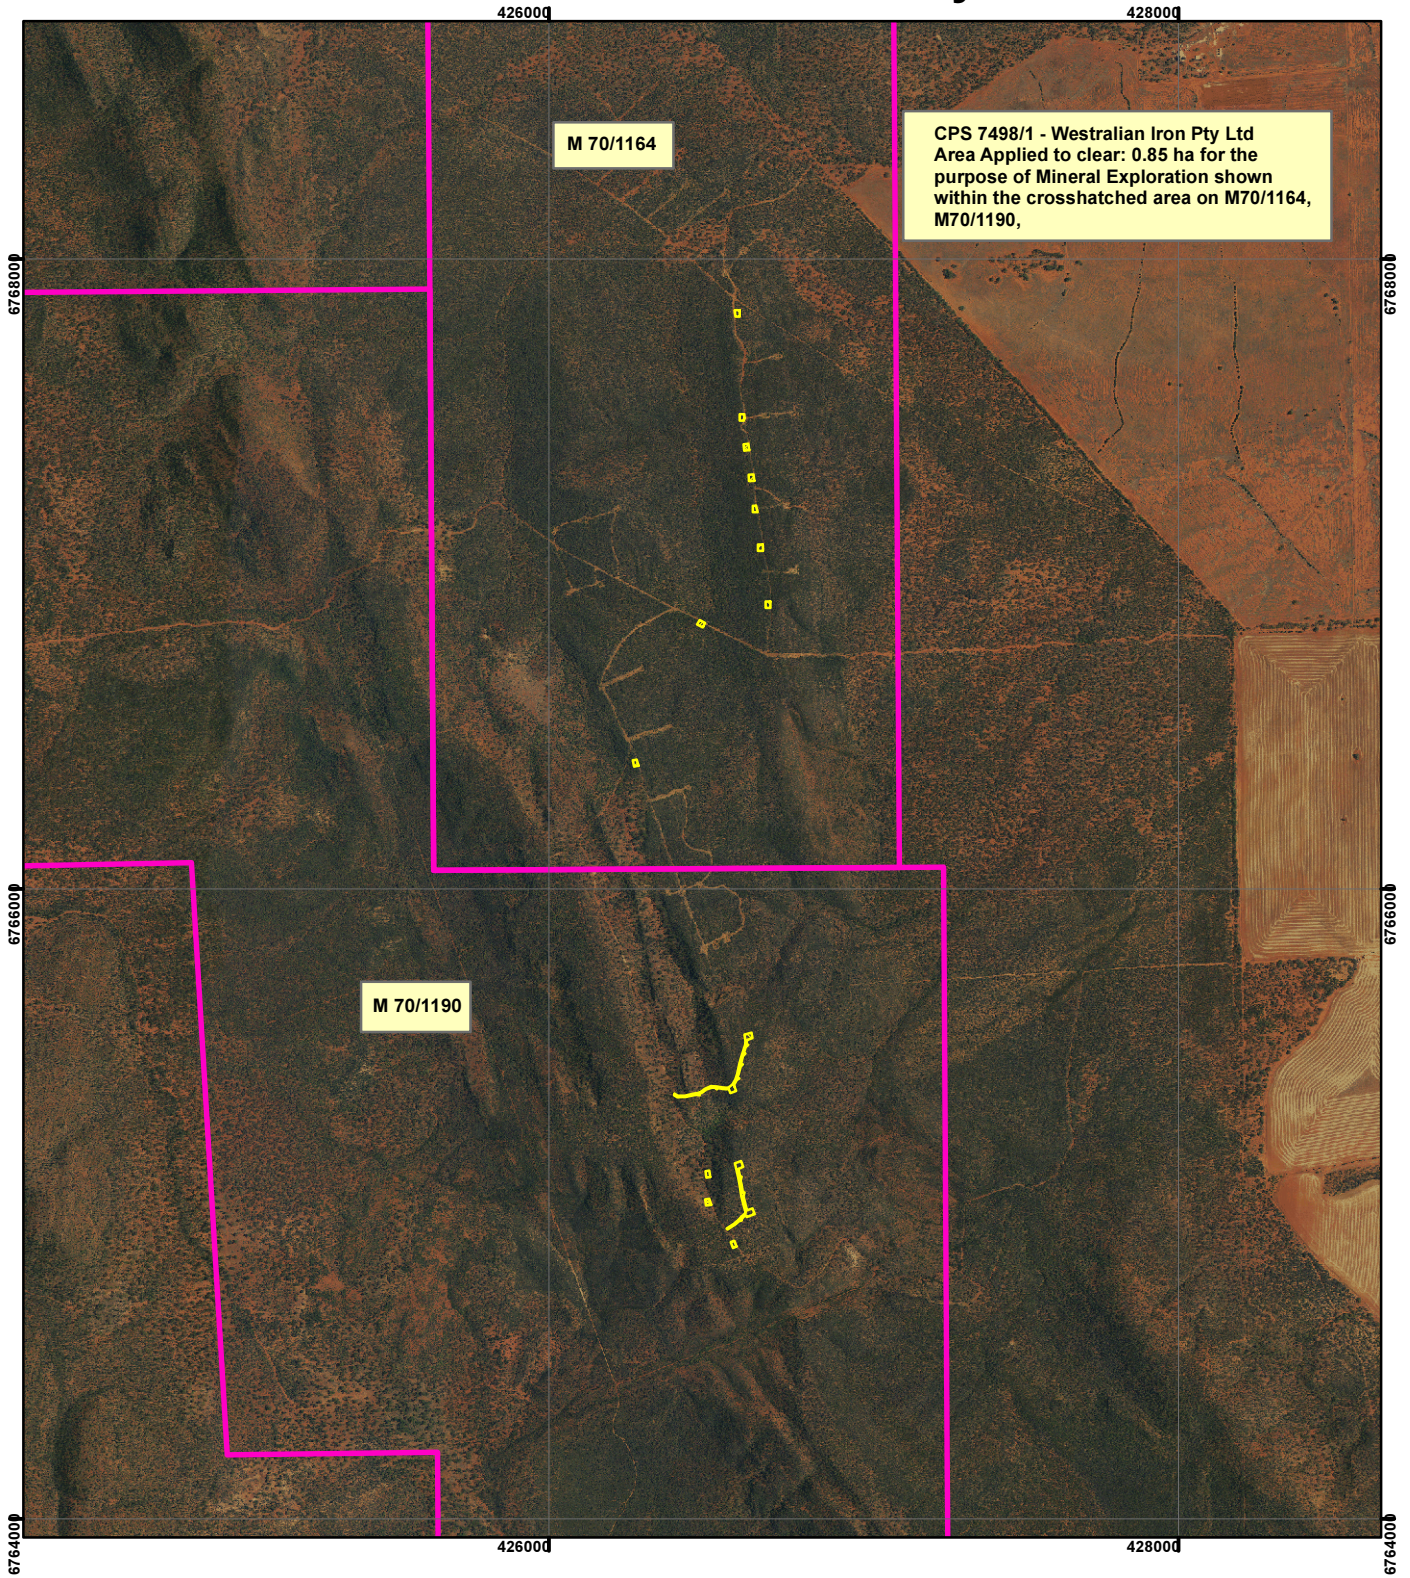

CPS 7498/1 - Westralian Iron Pty Ltd

Legend

 Clearing Instruments

Mining Tenements

FMT_TENID

 M 70/1164-I

 M 70/1190-I

Geocentric Datum Australia 1994

Note: the data in this map have not been projected. This may result in geometric distortion or measurement inaccuracies.

..... Date

Officer with delegated authority under Section 20 of the Environmental Protection Act 1986

Information derived from this map should be confirmed with the data custodian acknowledged by the agency acronym in the legend.