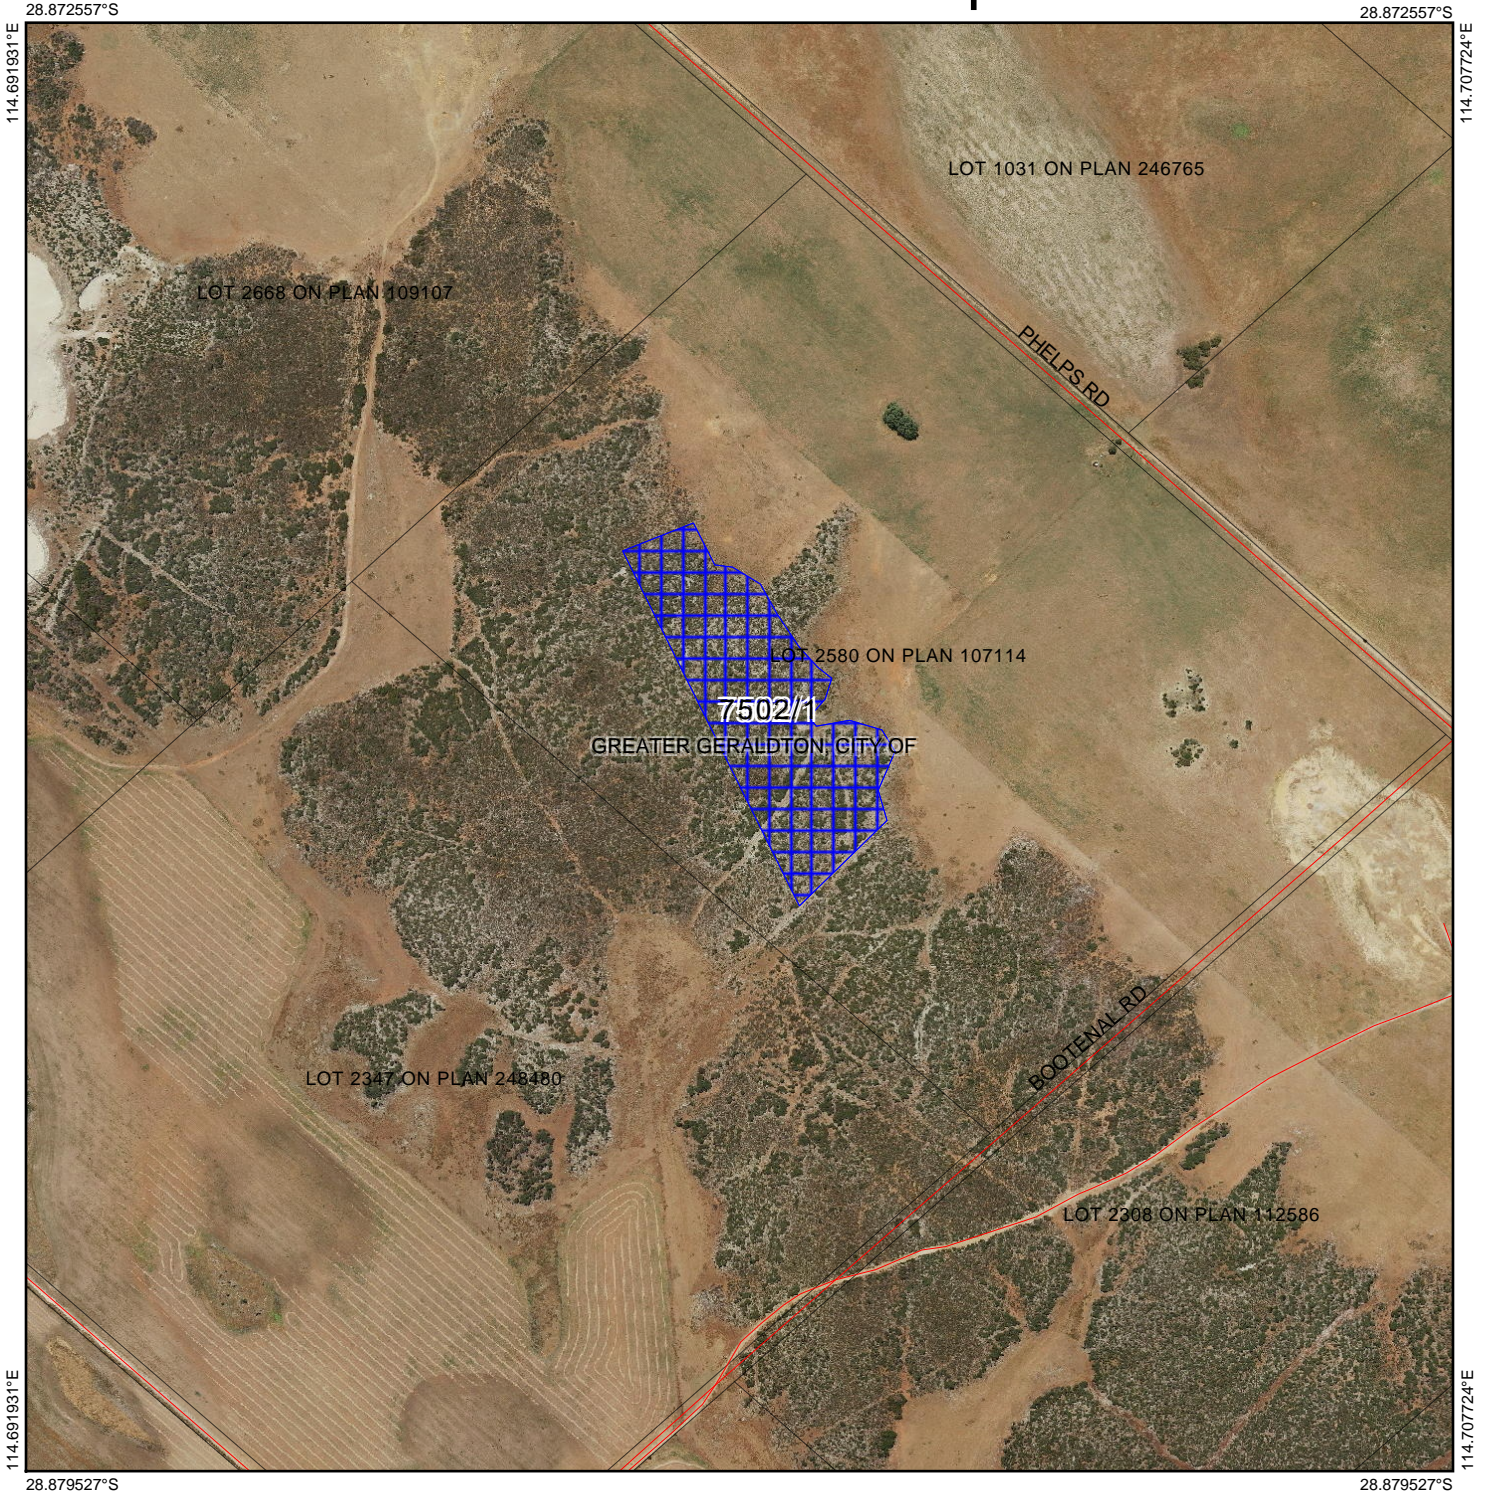

CPS 7502/1 - Map

Legend

-  Clearing Instruments Proposals
-  Roads
-  Imagery
-  Local Government Authority

(Approximate when reproduced at A4)

GDA 94 (Lat/Long)

Geocentric Datum of Australia 1994

..... Date

GOVERNMENT OF
WESTERN AUSTRALIA
WA Crown Copyright 2017