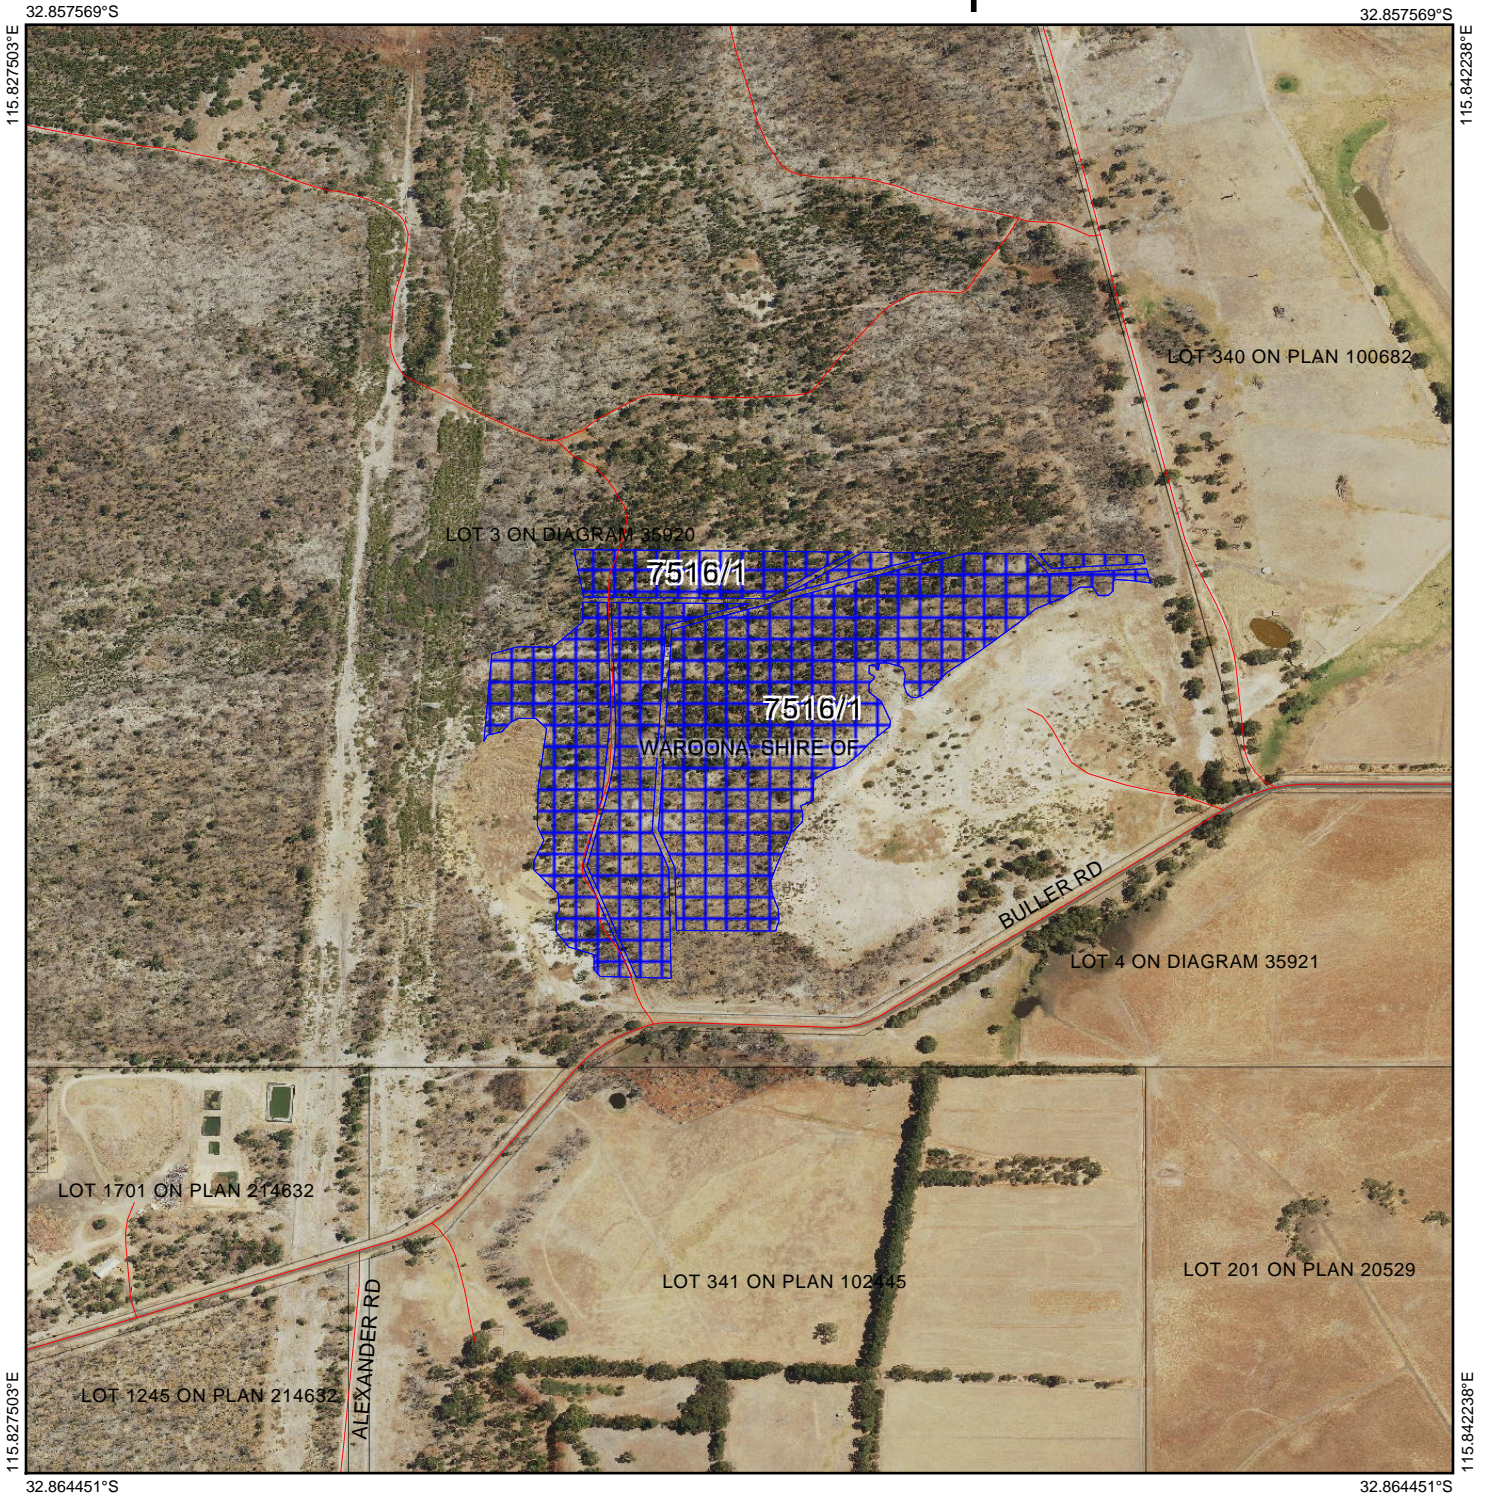

CPS 7516/1 - Map

Legend

-  Clearing Instruments Proposals
-  Roads
-  Imagery
-  Local Government Authority

(Approximate when reproduced at A4)

GDA 94 (Lat/Long)

Geocentric Datum of Australia 1994

..... Date

GOVERNMENT OF
WESTERN AUSTRALIA
WA Crown Copyright 2017