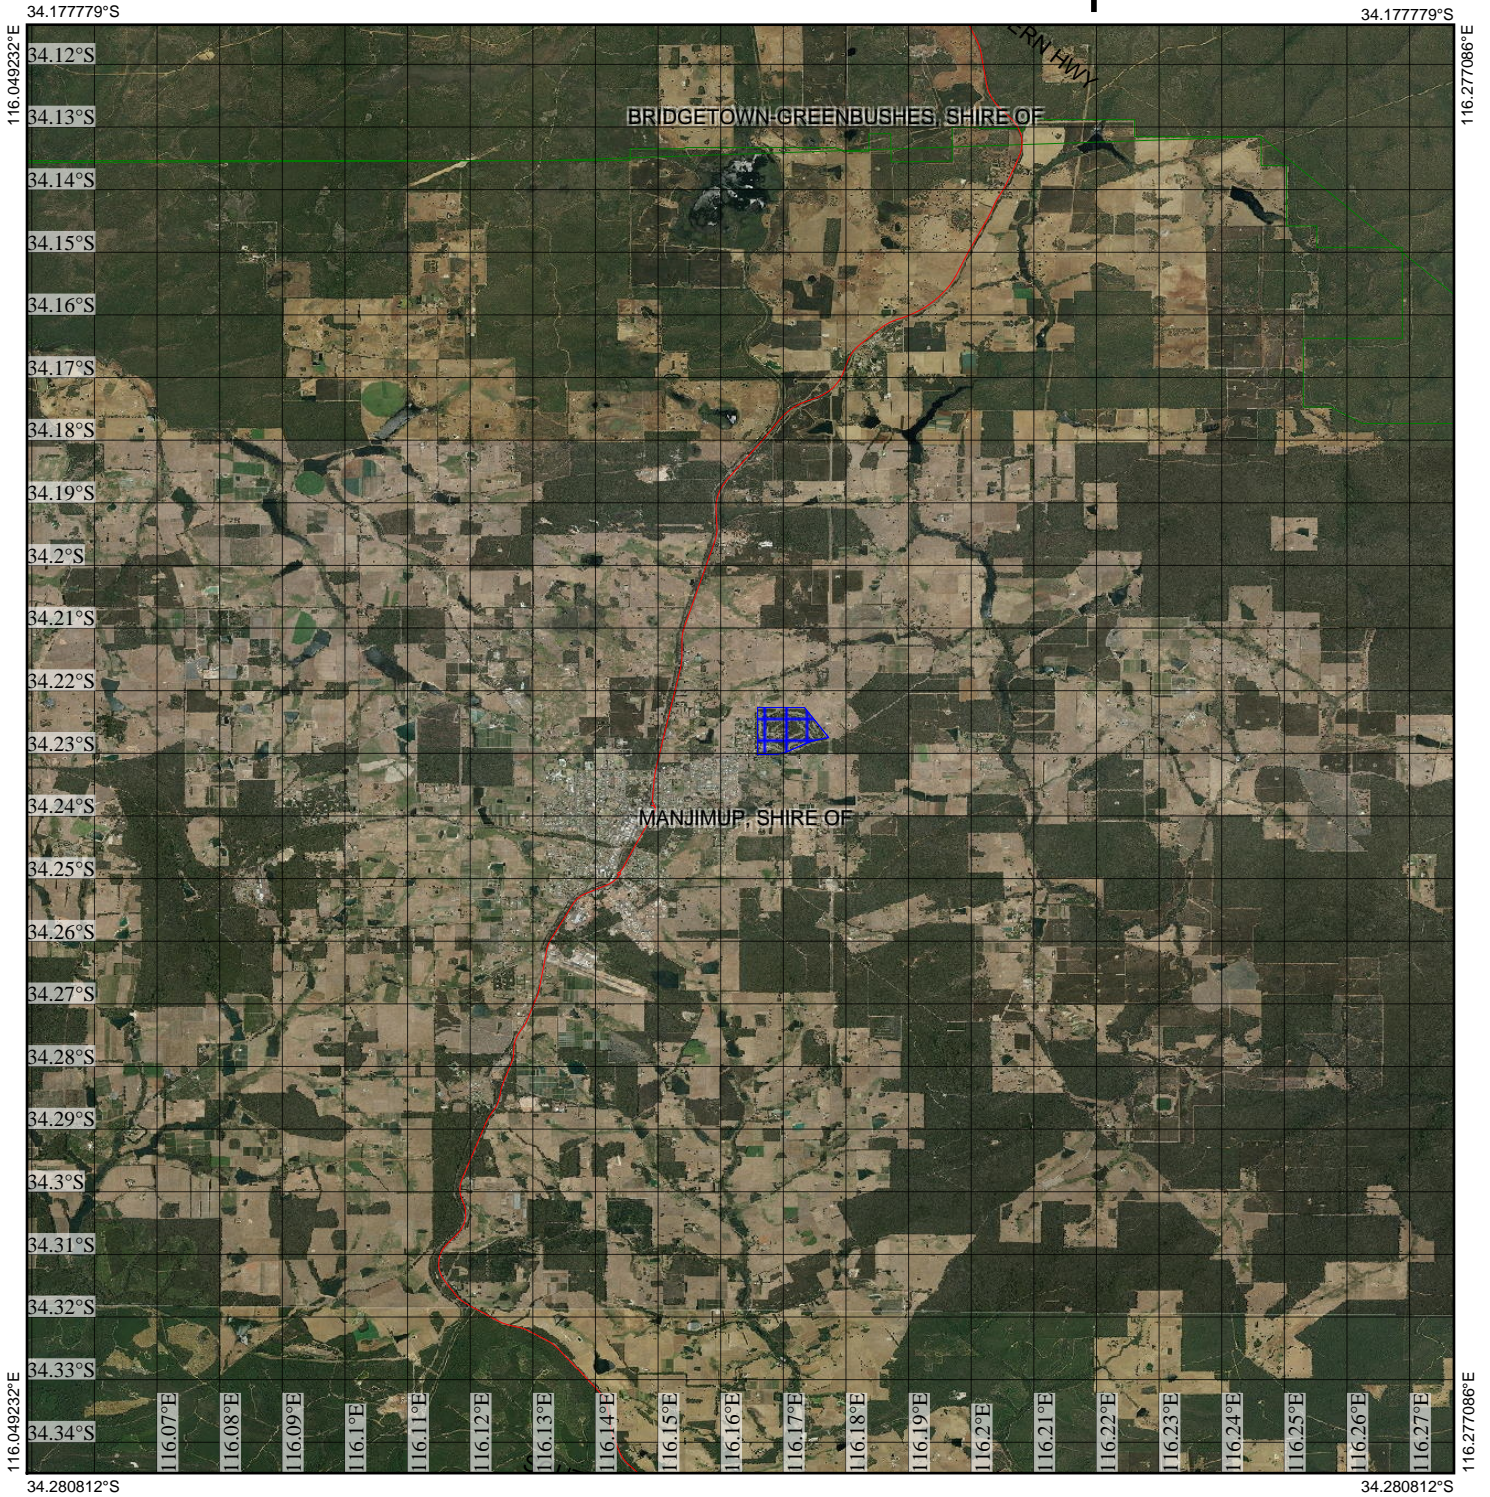

CPS 7517/1 - Context Map

Legend

-  Cadastre (Search)
-  Clearing Instruments Proposals
-  Imagery
-  Local Government Authority

(Approximate when reproduced at A4)

GDA 94 (Lat/Long)

Geocentric Datum of Australia 1994

..... Date

GOVERNMENT OF
WESTERN AUSTRALIA
WA Crown Copyright 2017