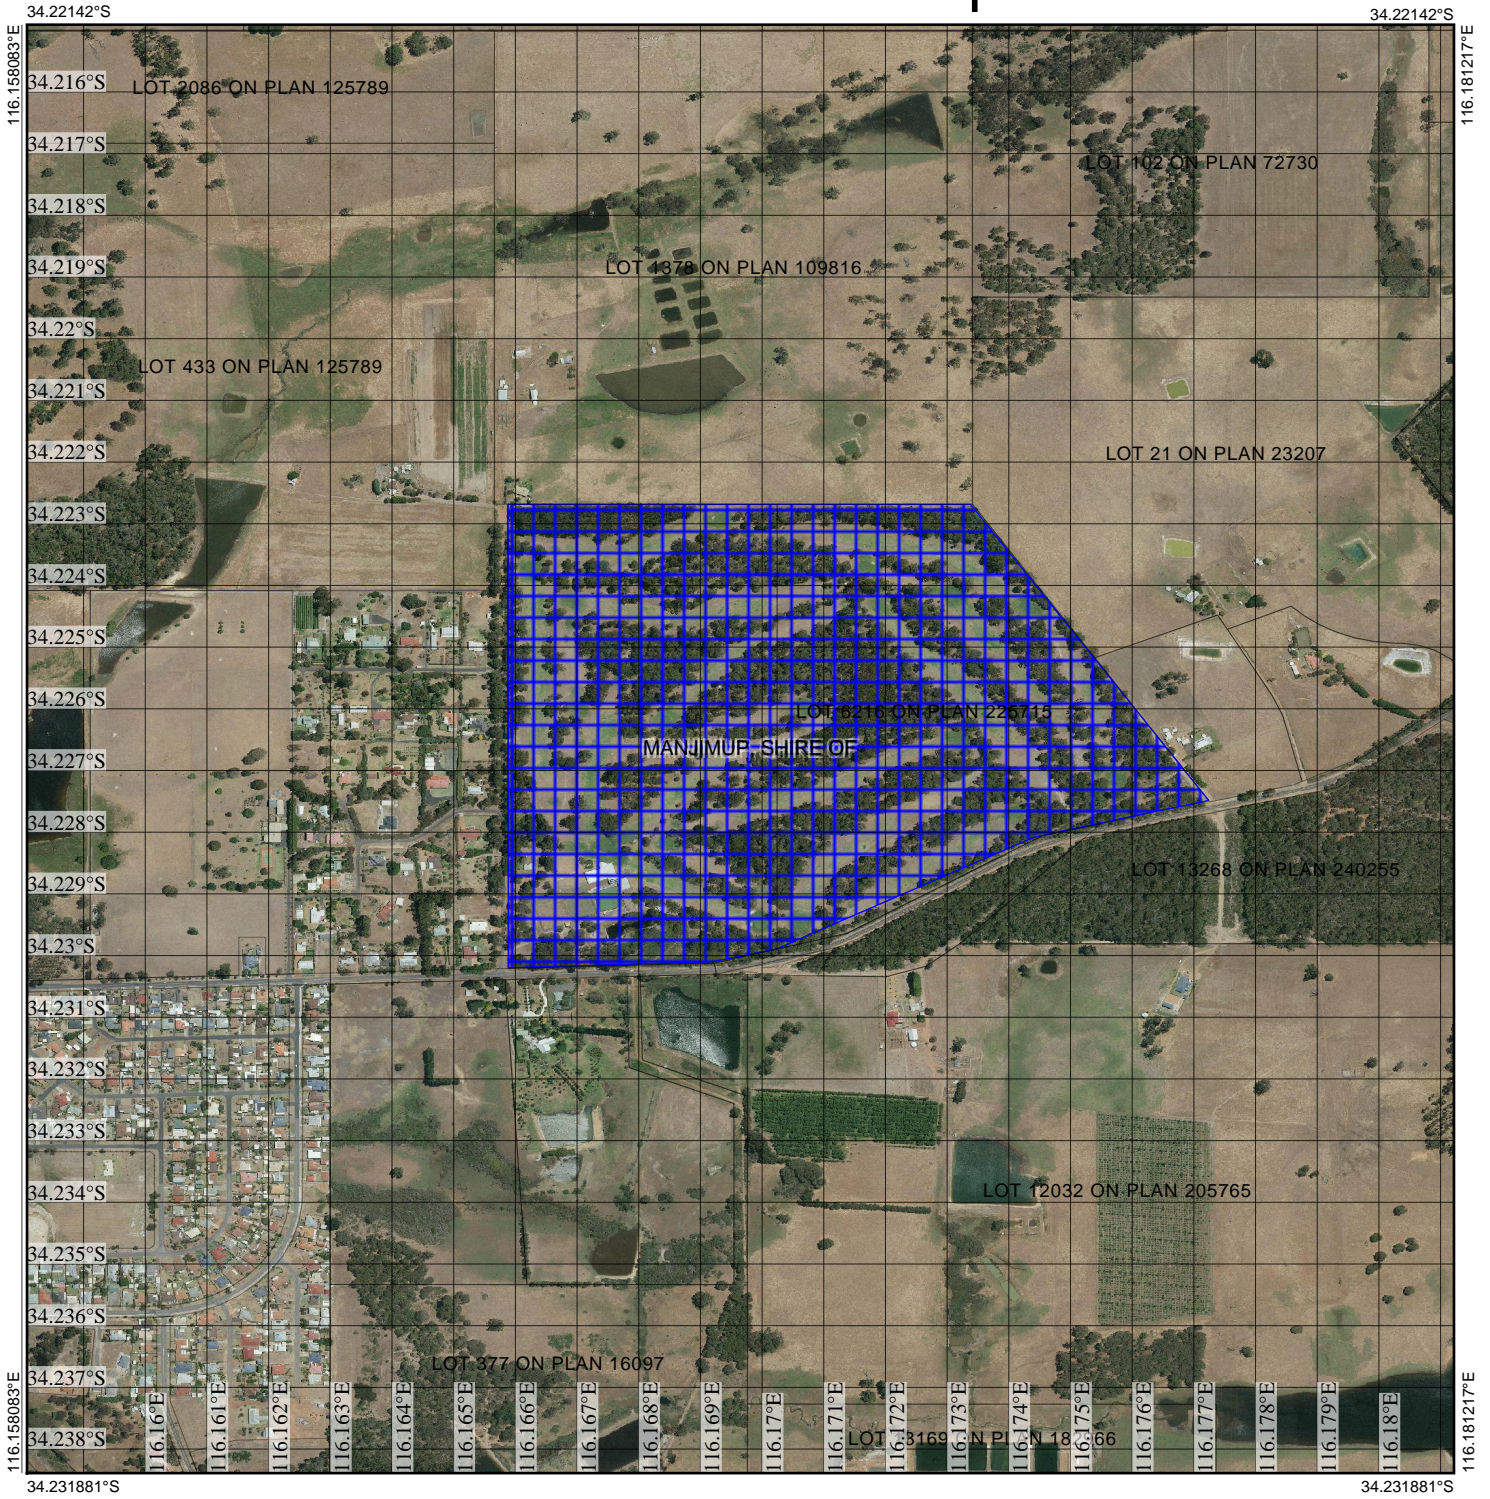

CPS 7517/1 - Map

Legend

-  Cadastre (Search)
-  Clearing Instruments Proposals
-  Imagery
-  Local Government Authority

(Approximate when reproduced at A4)

GDA 94 (Lat/Long)

Geocentric Datum of Australia 1994