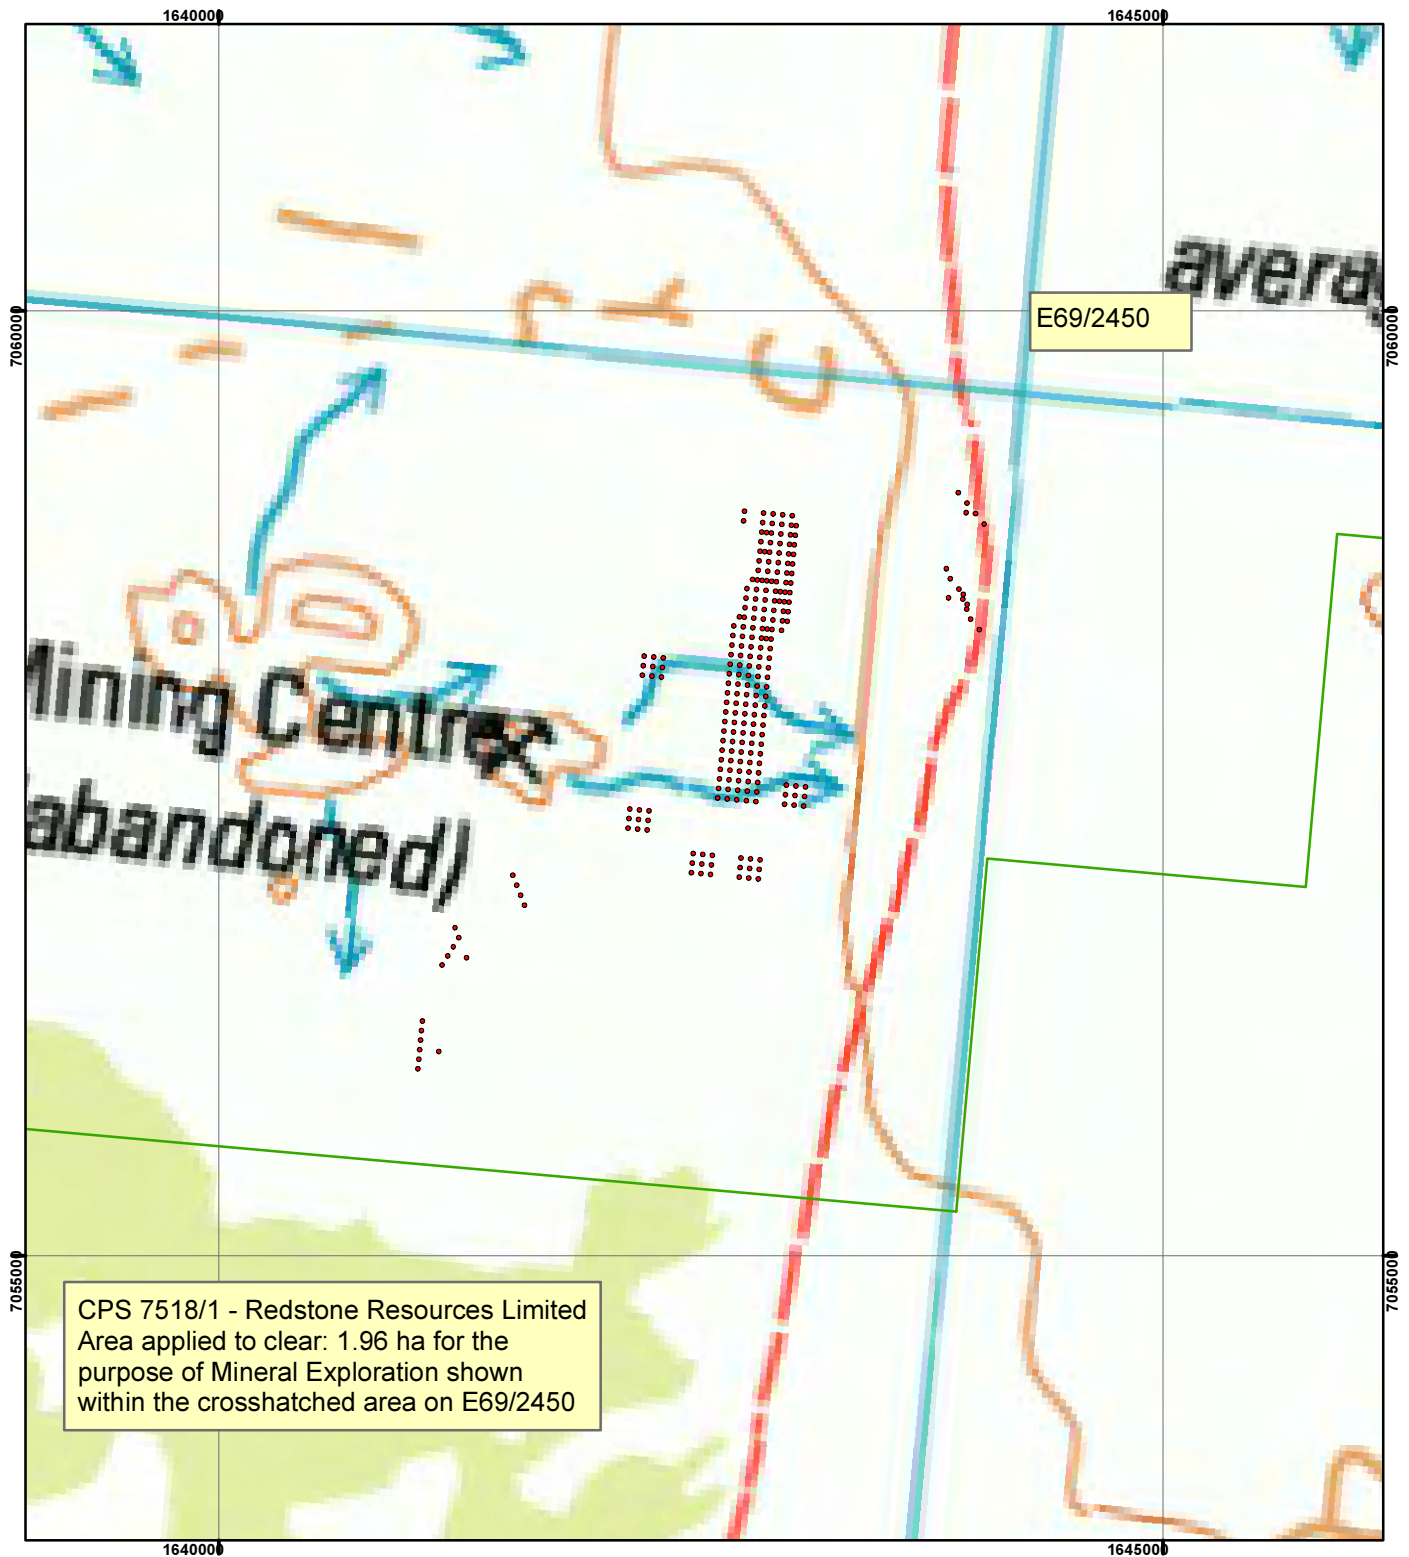

## Legend

 Clearing Instruments

### Mining Tenements

FMT\_TENID

 E 69/2450

Geocentric Datum Australia 1994

*Note: the data in this map have not been projected. This may result in geometric distortion or measurement inaccuracies.*

..... Date .....