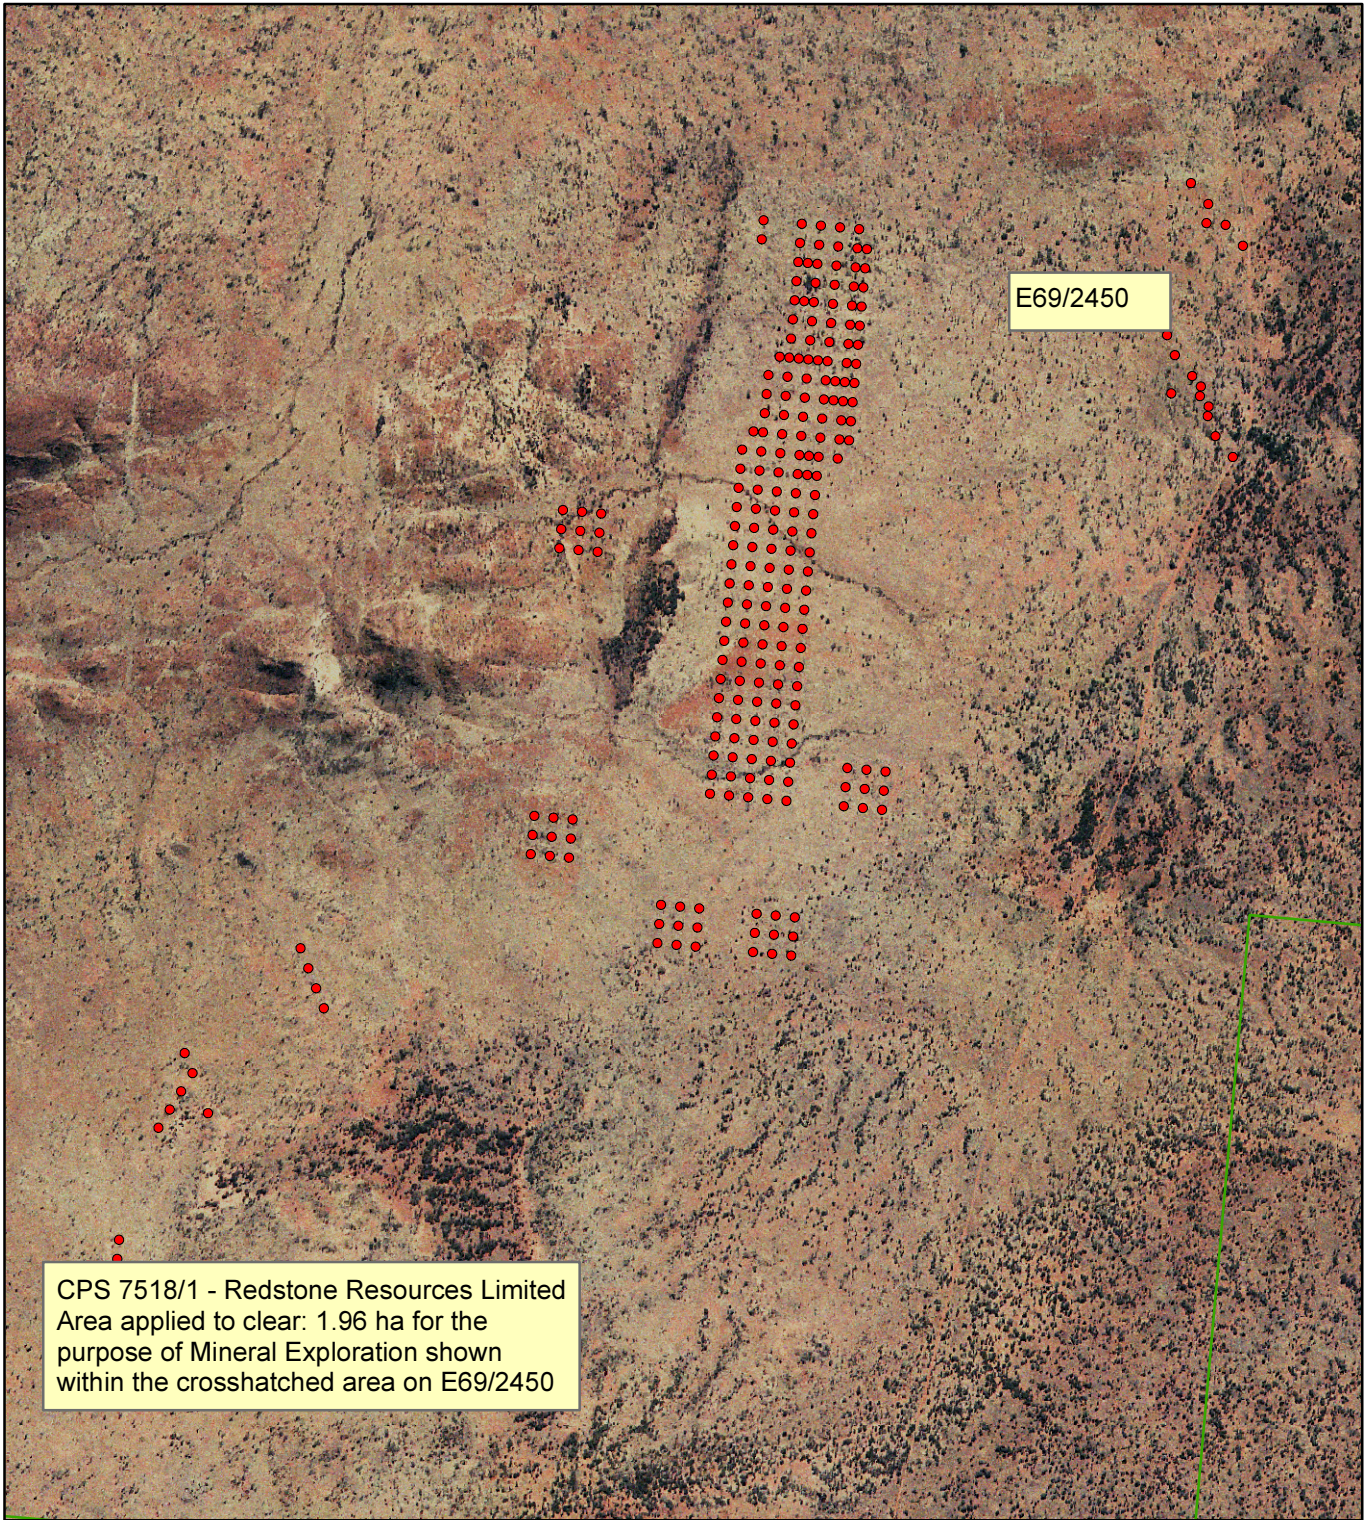

CPS 7518/1 - Redstone Resources Limited

Legend

 Clearing Instruments

Mining Tenements

FMT_TENID

 E 69/2450

Blackstone 2011 Aerial

Geocentric Datum Australia 1994

Note: the data in this map have not been projected. This may result in geometric distortion or measurement inaccuracies.

..... Date

Officer with delegated authority under Section 20 of the Environmental Protection Act 1986