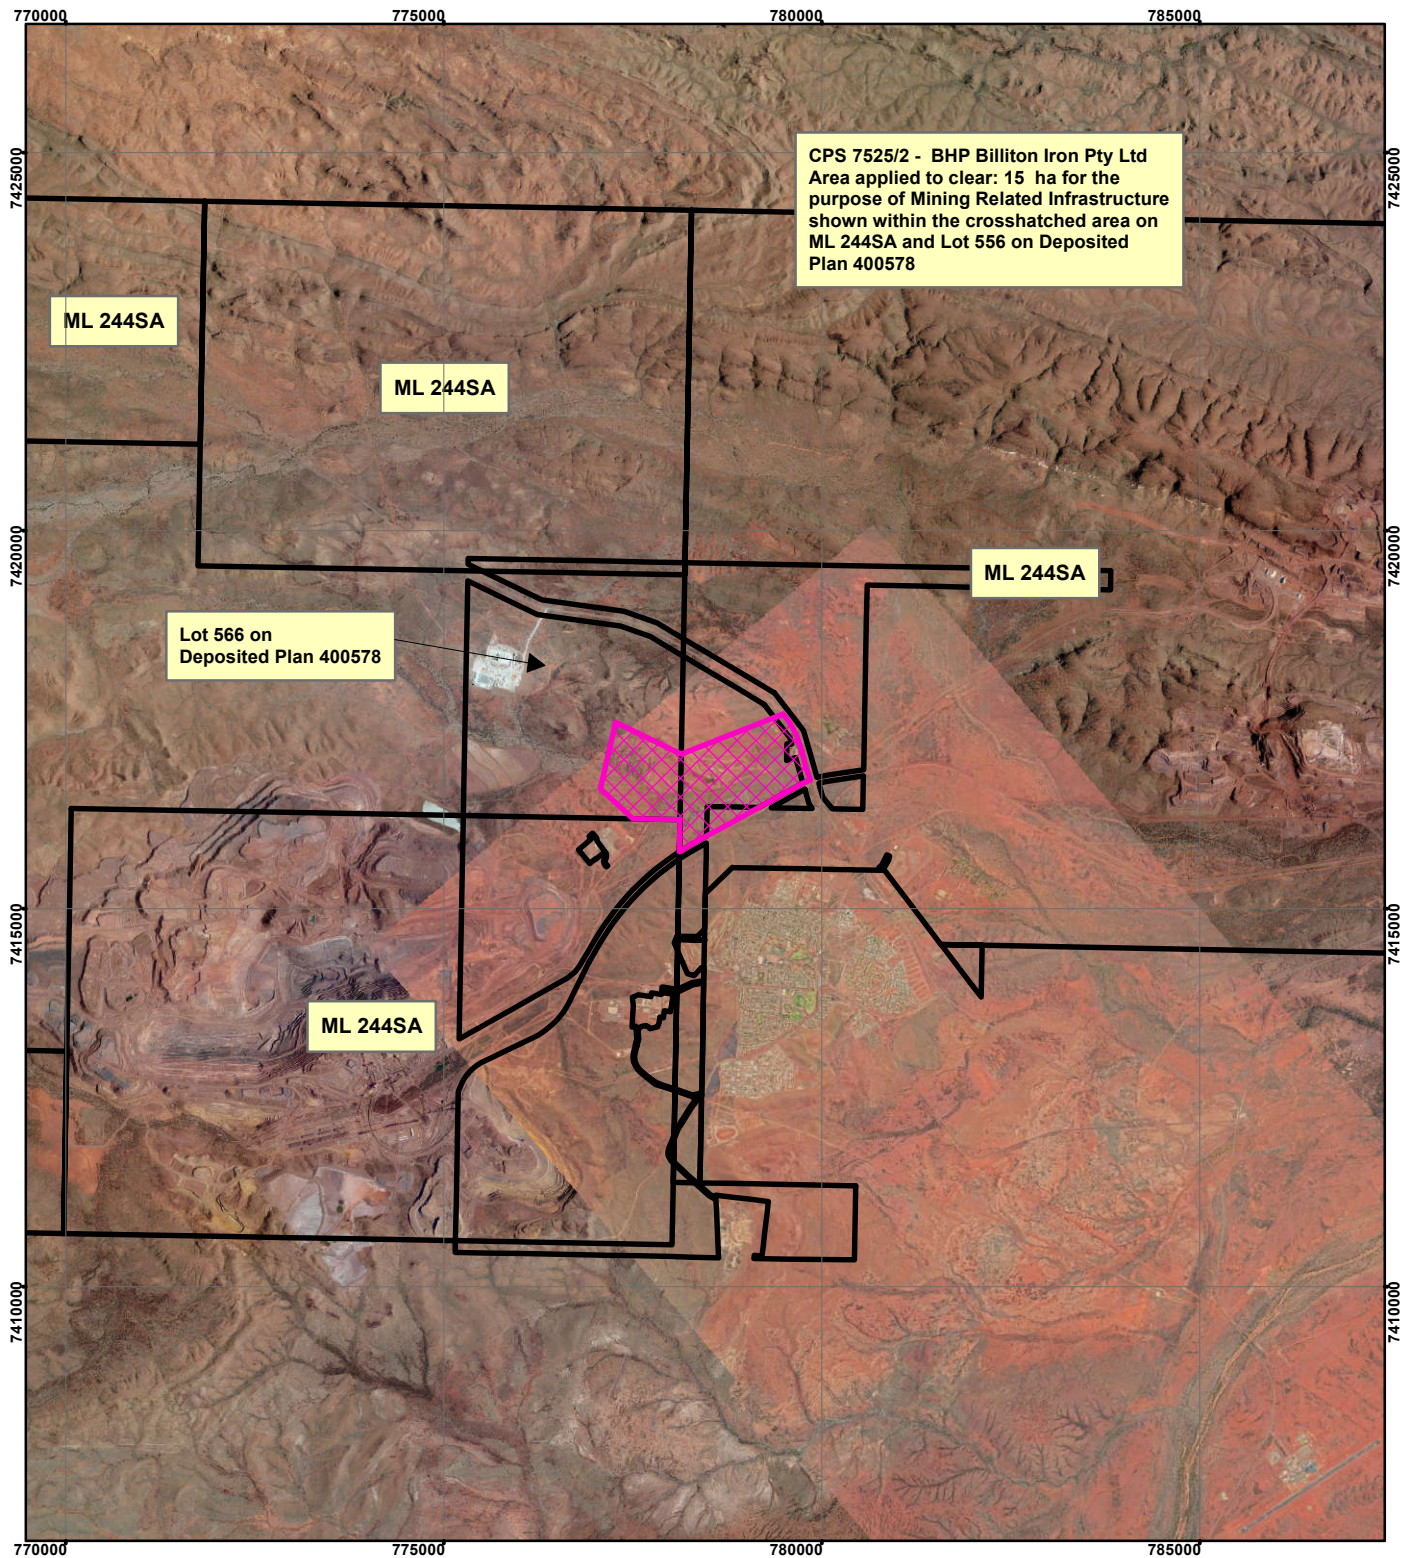

CPS 7525/2 - BHP Billiton Iron Ore Pty Ltd

Legend

-  Clearing Instruments
-  Mining Tenements

Geocentric Datum Australia 1994

Note: the data in this map have not been projected. This may result in geometric distortion or measurement inaccuracies.

..... Date

Officer with delegated authority under Section 20 of the Environmental Protection Act 1986

Information derived from this map should be confirmed with the data custodian acknowledged by the agency acronym in the legend.