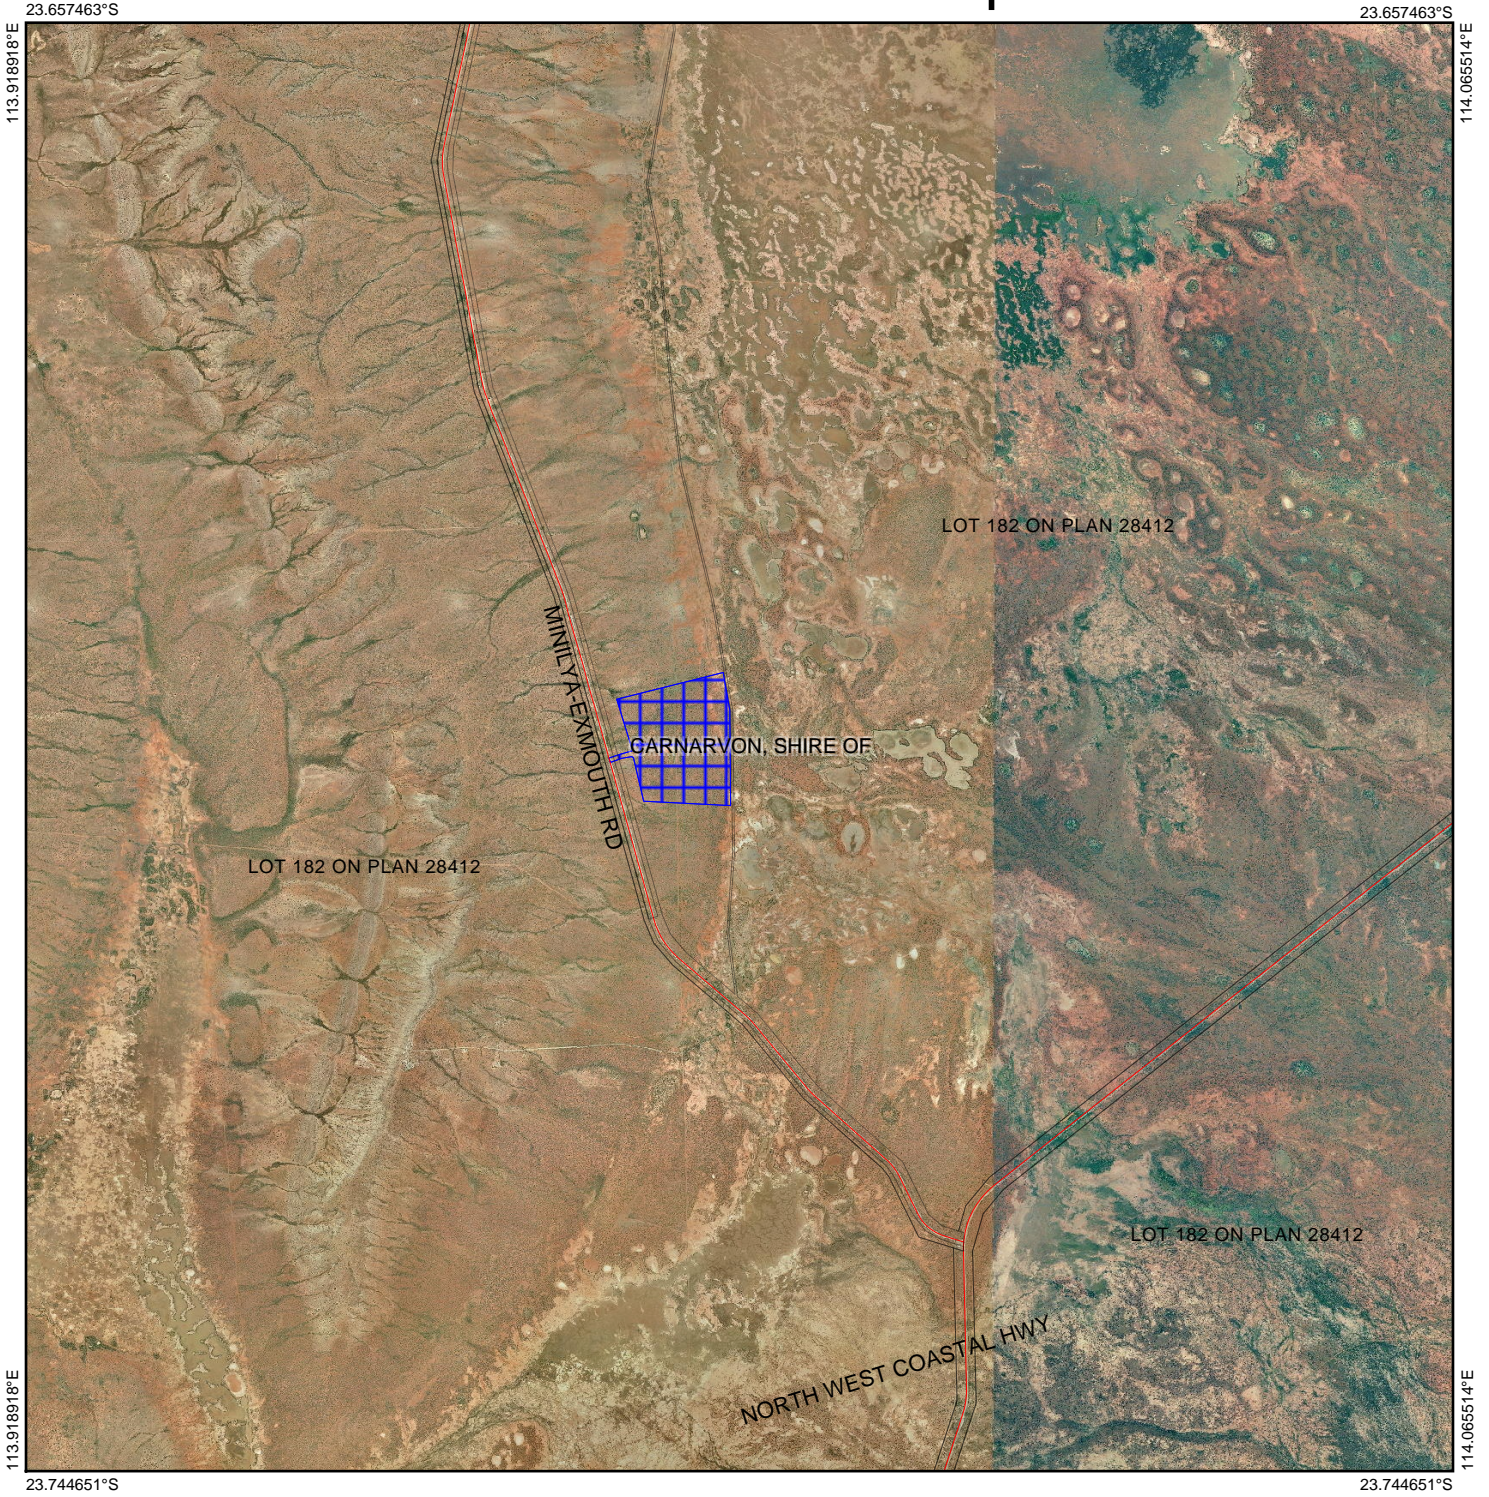

CPS 7532/1a - Map

Legend

-  Localities
-  Roads
-  Clearing Instruments Proposals
-  Imagery
-  Local Government Authority

(Approximate when reproduced at A4)

GDA 94 (Lat/Long)

Geocentric Datum of Australia 1994

..... Date

GOVERNMENT OF
WESTERN AUSTRALIA
WA Crown Copyright 2017