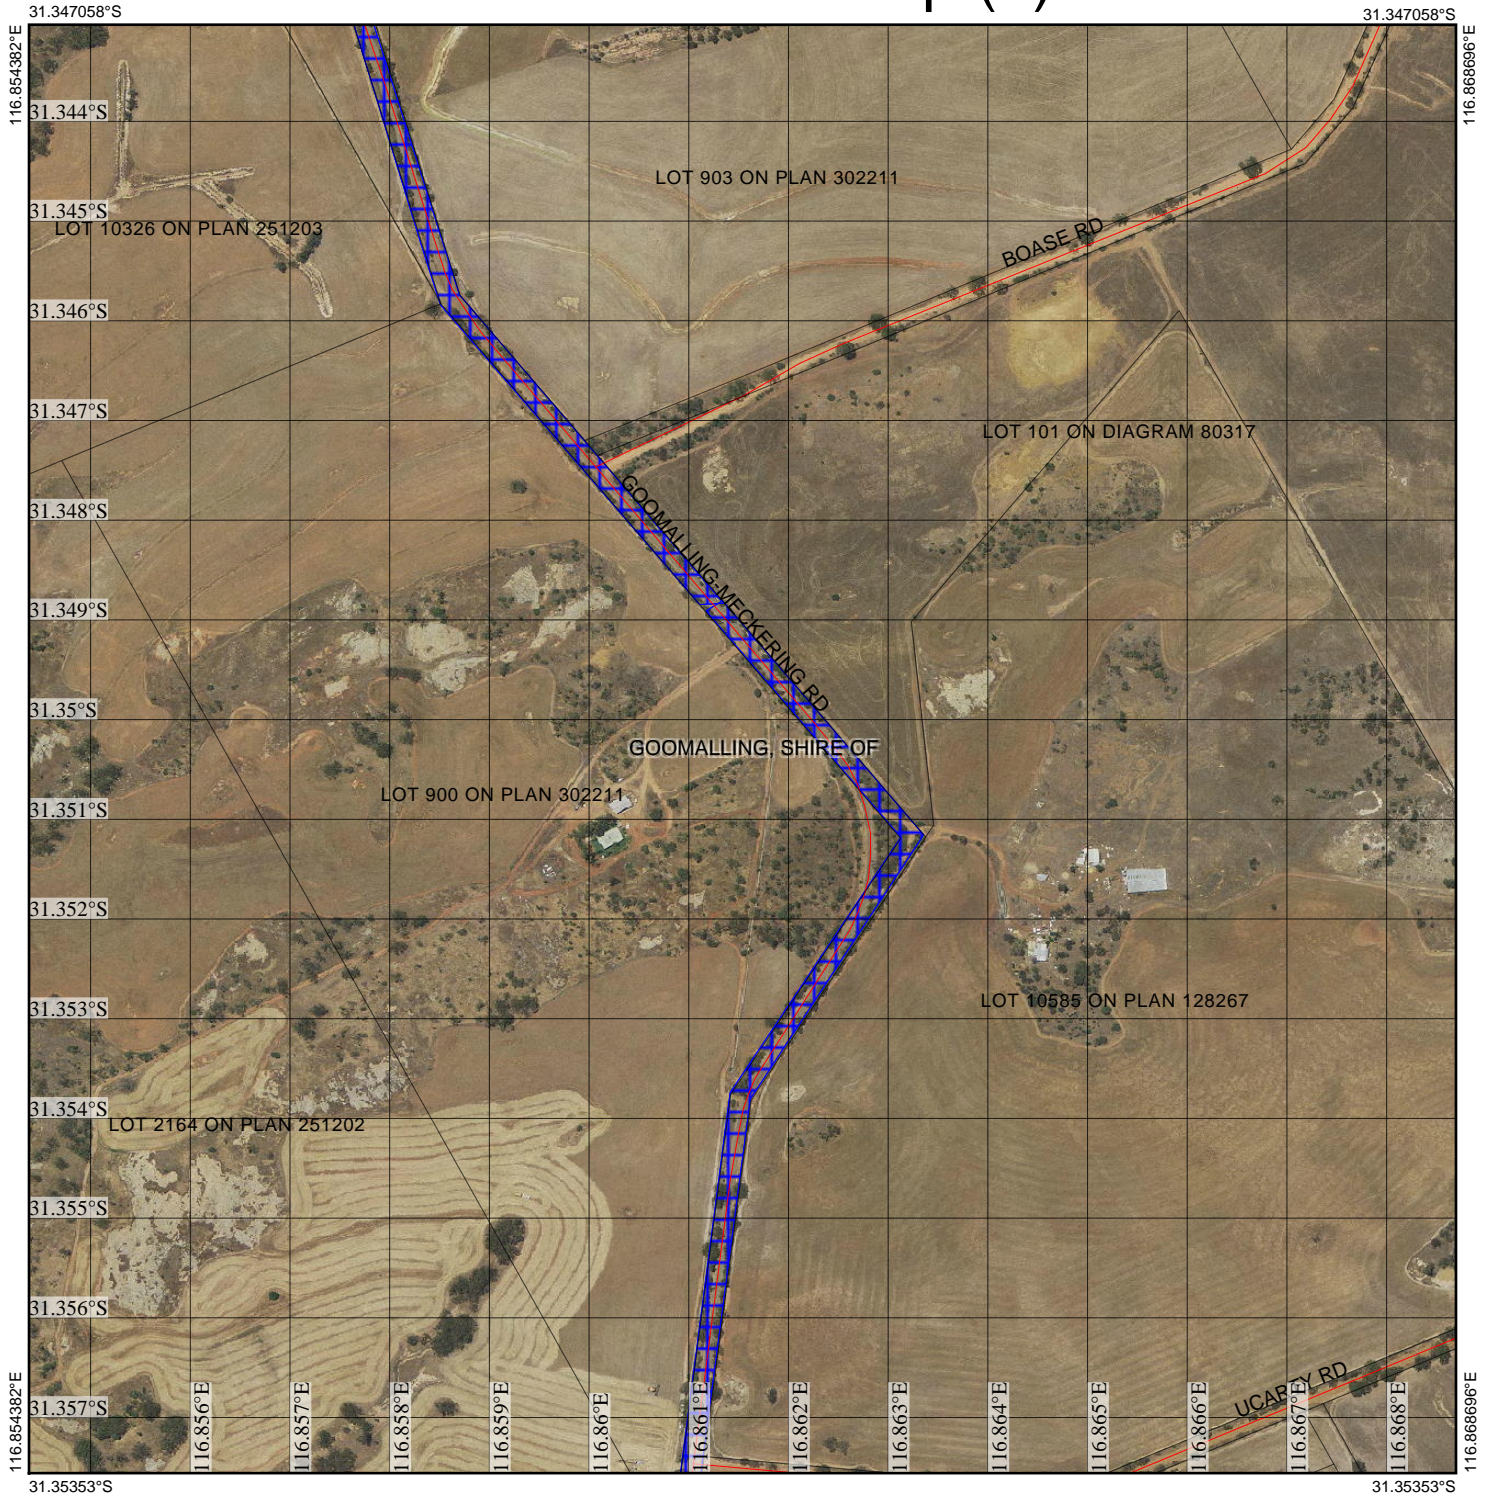

CPS 7534/1 - Map (d)

Legend

-  Roads
-  Clearing Instruments Proposals
-  Imagery
-  Local Government Authority

(Approximate when reproduced at A4)

GDA 94 (Lat/Long)

Geocentric Datum of Australia 1994

..... Date

GOVERNMENT OF
WESTERN AUSTRALIA
WA Crown Copyright 2017