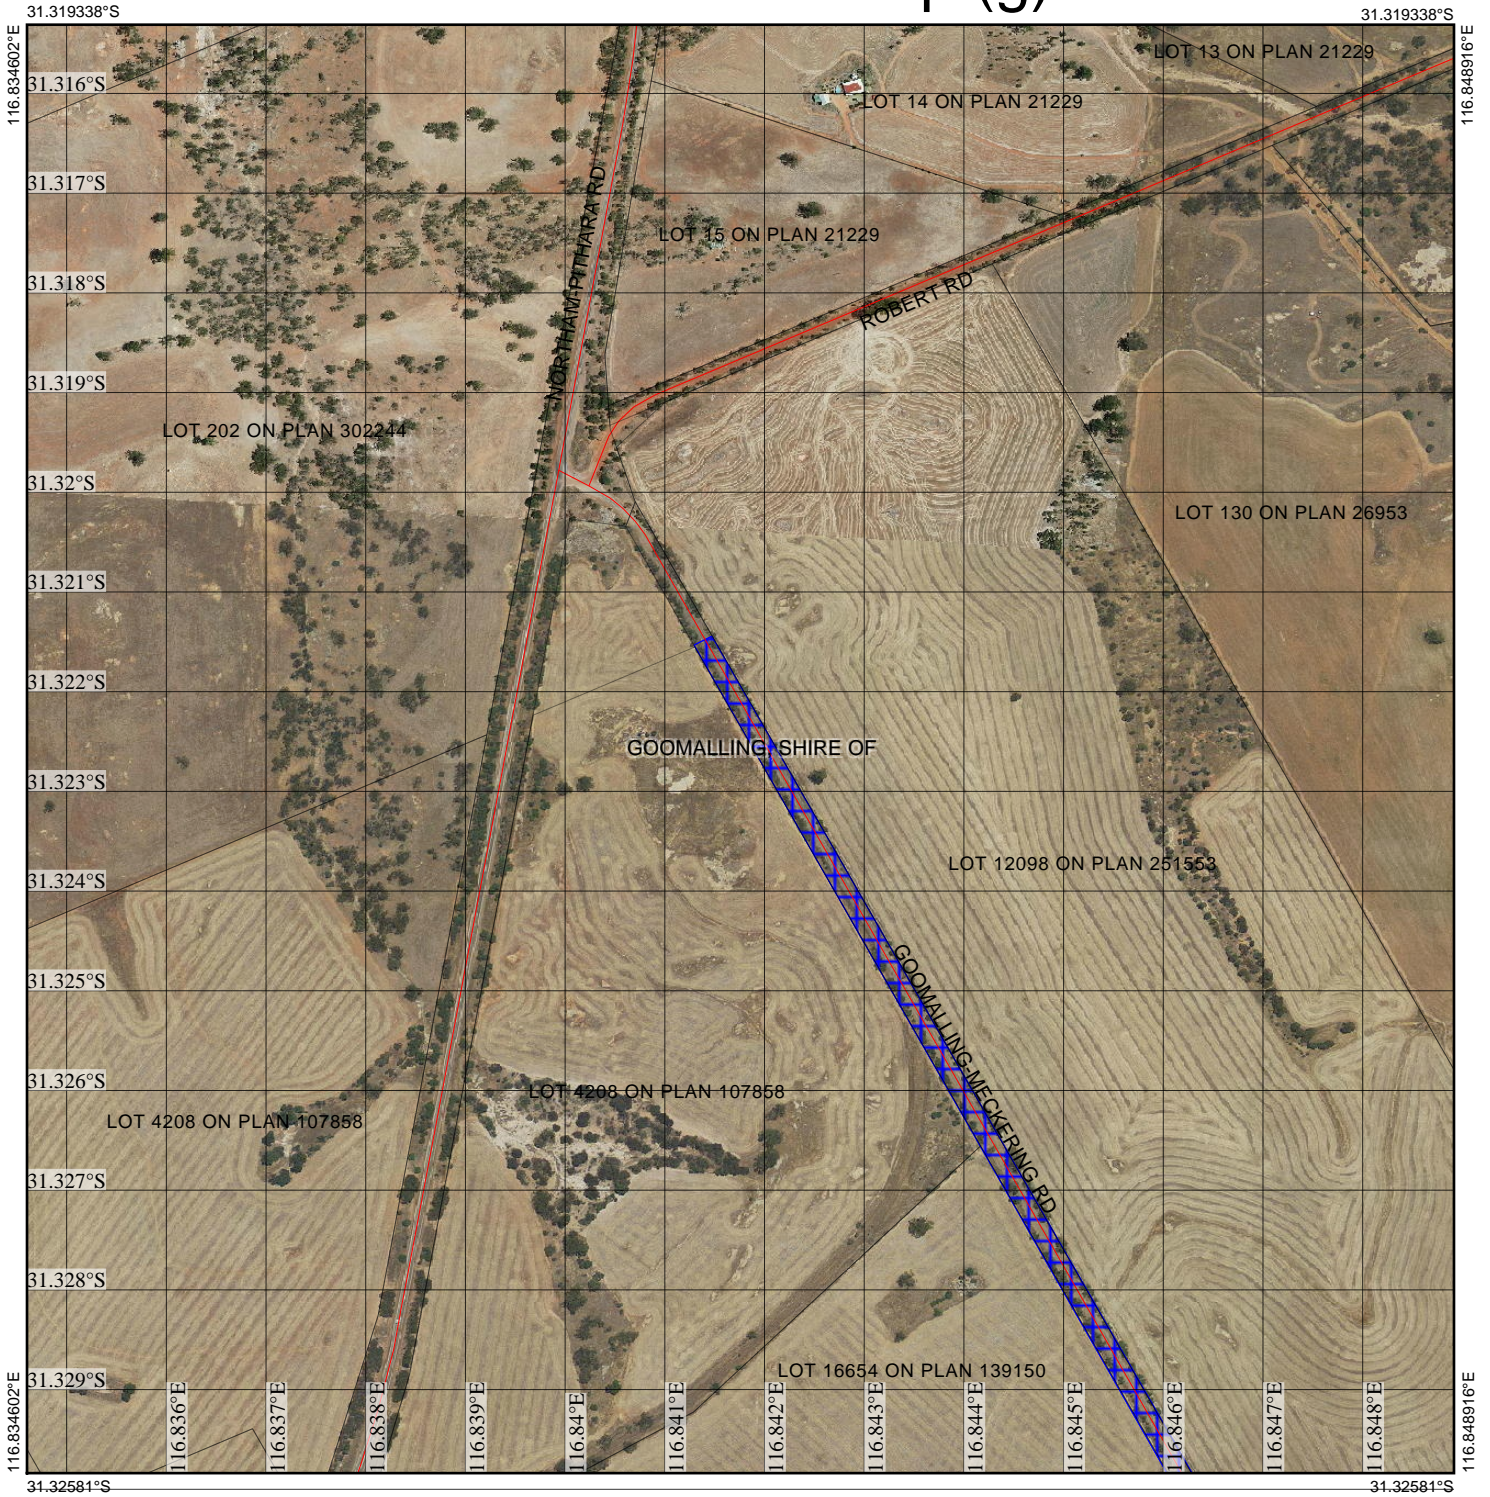

CPS 7534/1 - Map (g)

Legend

-  Roads
-  Clearing Instruments Proposals
-  Imagery
-  Local Government Authority

(Approximate when reproduced at A4)

GDA 94 (Lat/Long)

Geocentric Datum of Australia 1994

..... Date