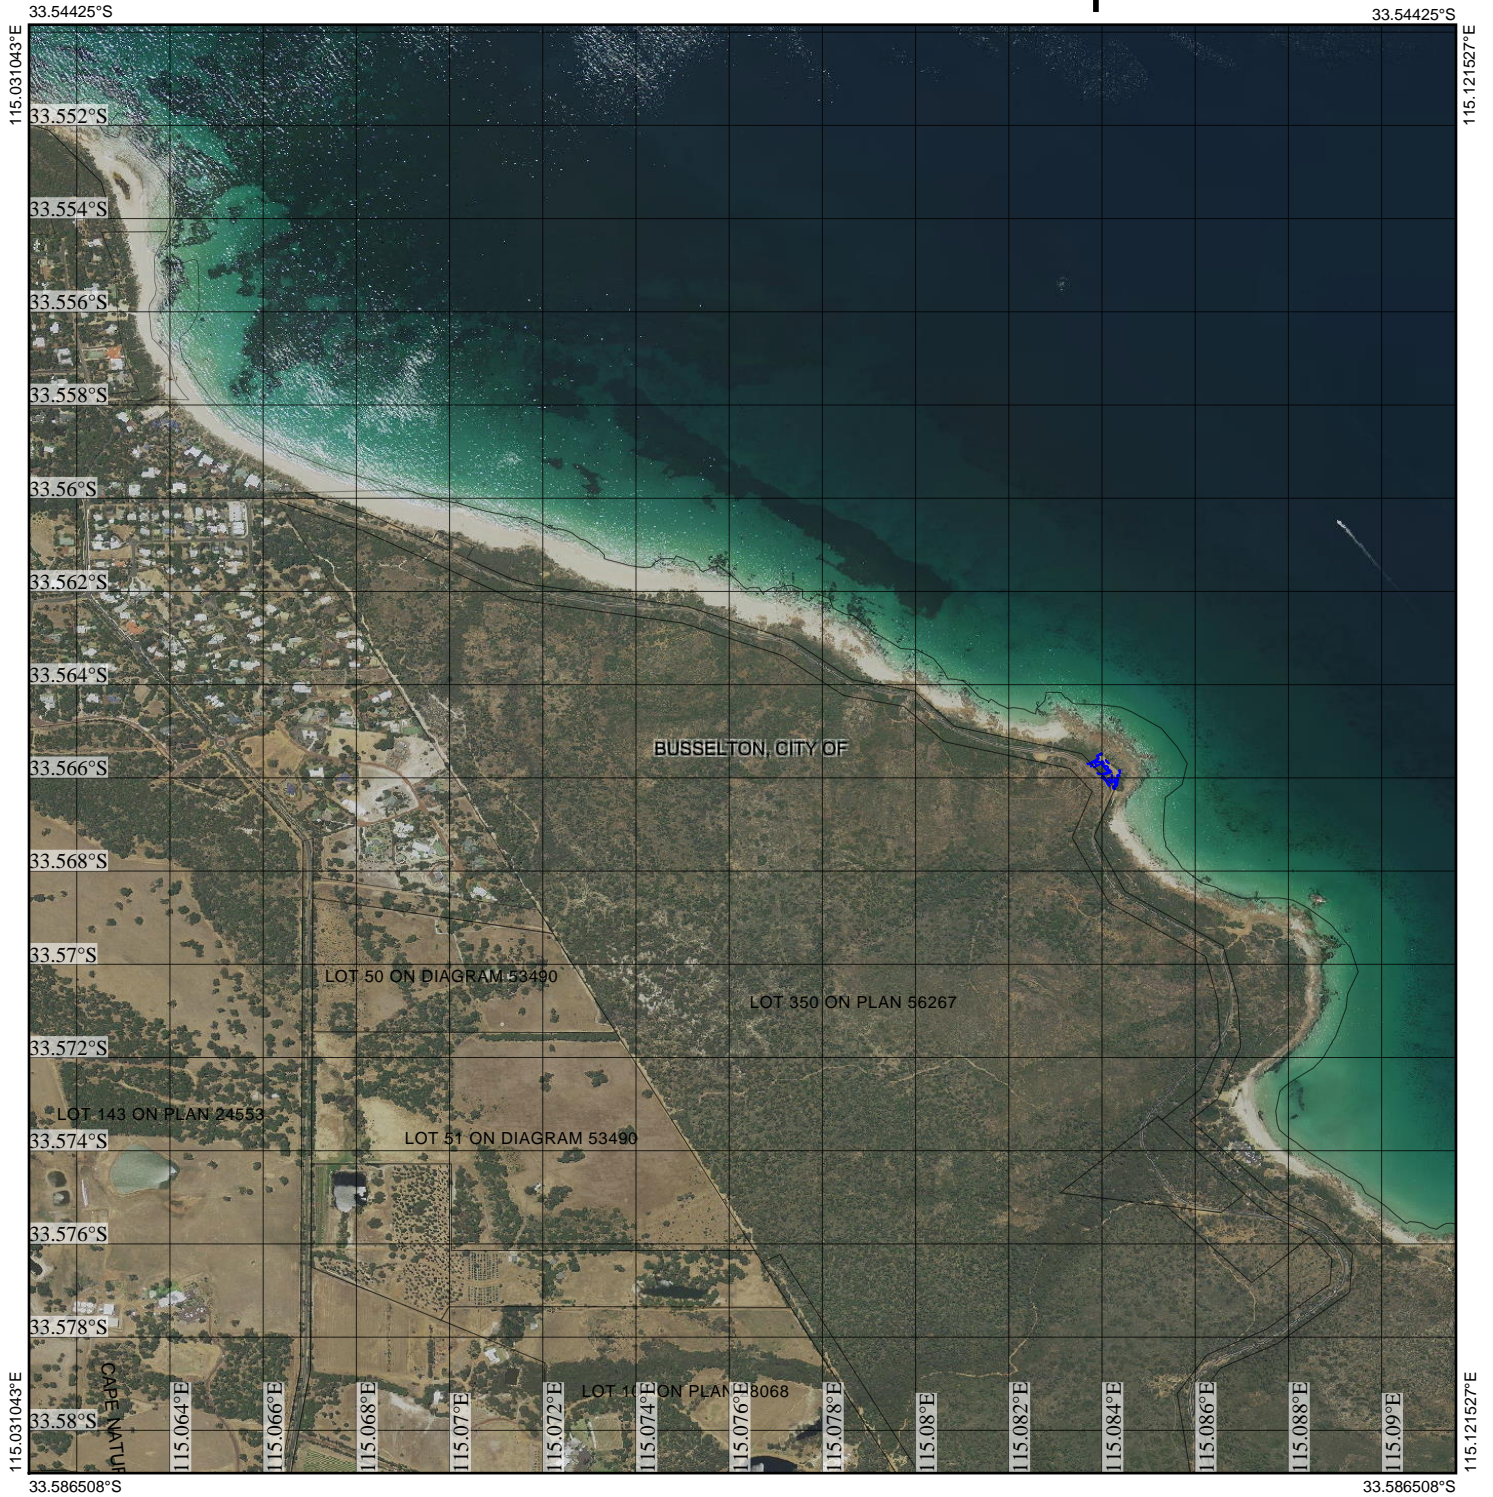

CPS 7535/1 - Context Map

Legend

- Clearing Instruments Proposals
- Imagery
- Local Government Authority

(Approximate when reproduced at A4)
GDA 94 (Lat/Long)

Geocentric Datum of Australia 1994

..... Date