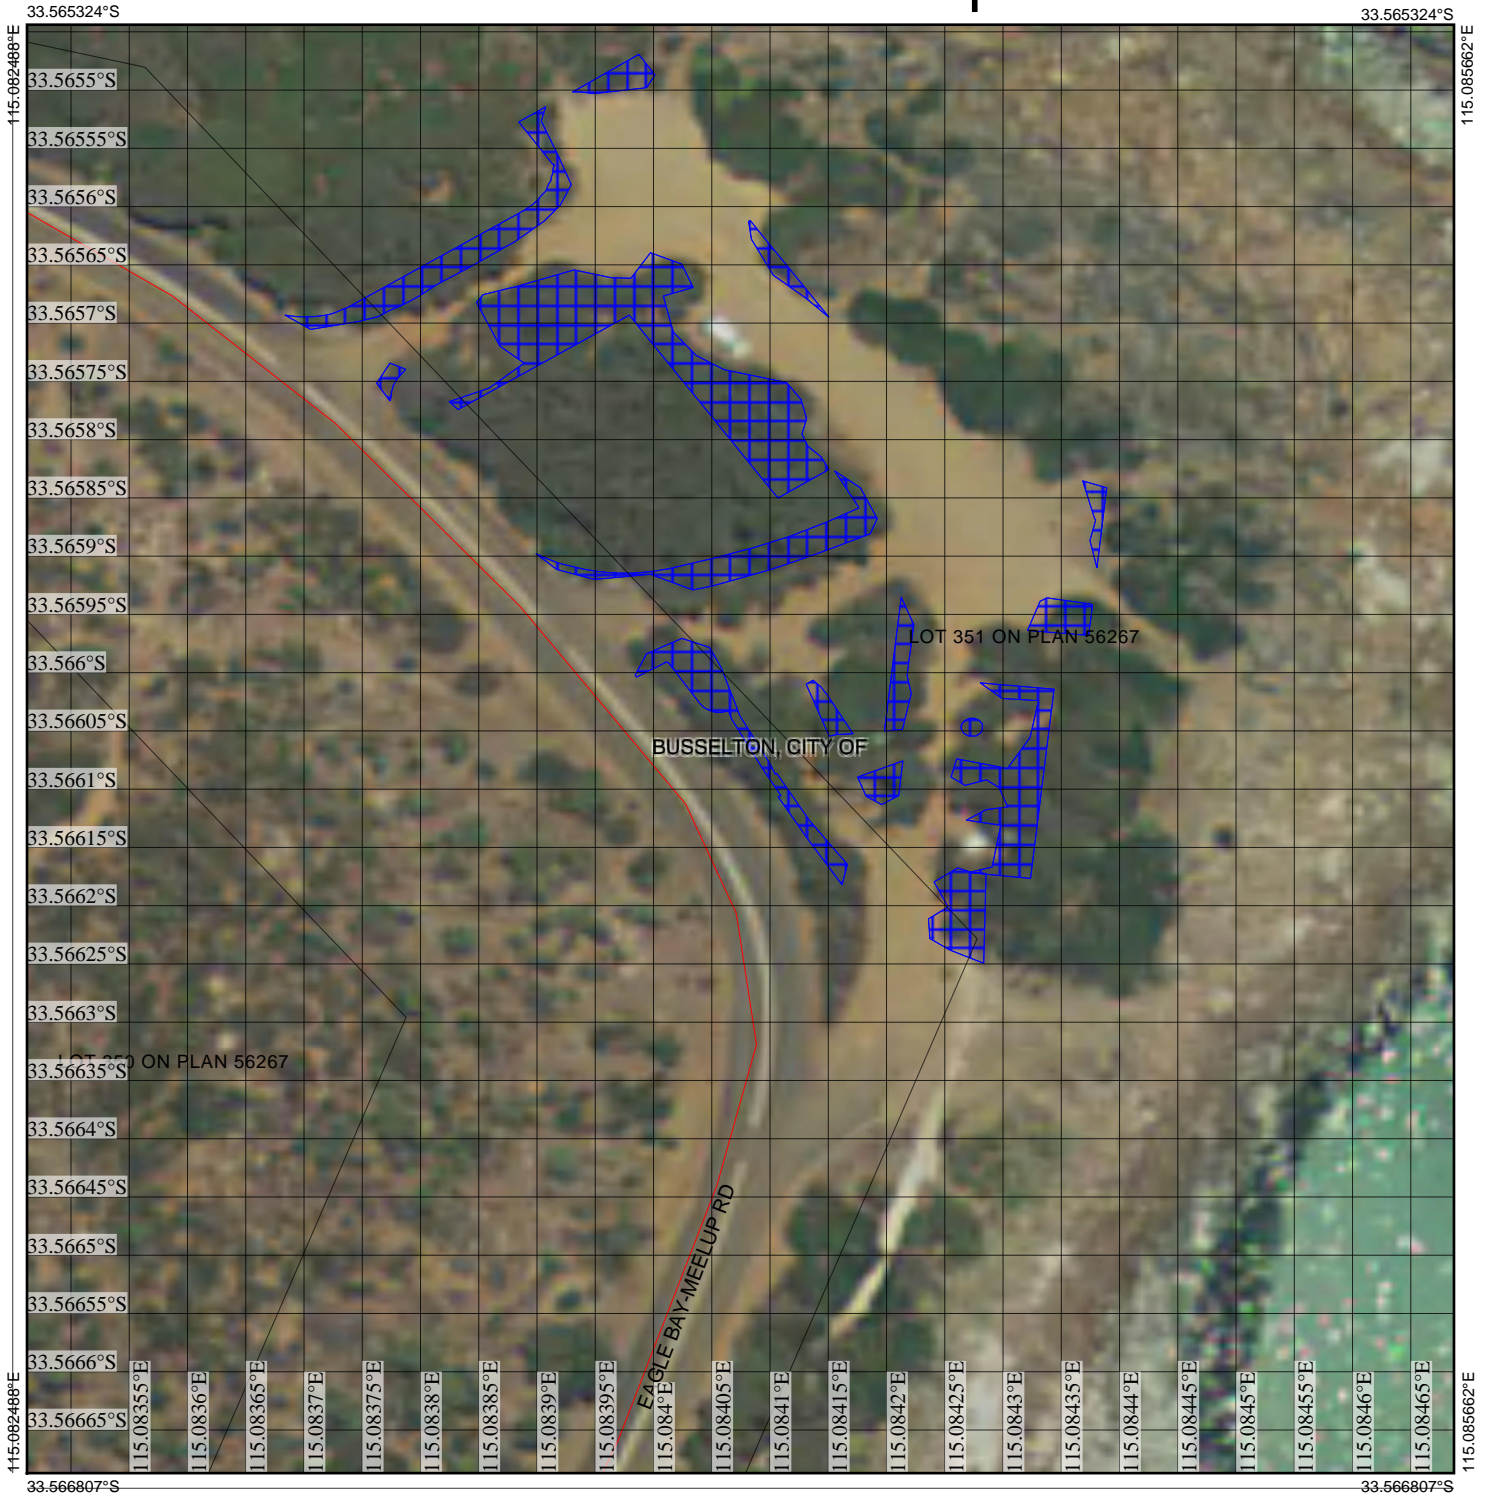

CPS 7535/1 - Map

Legend

-  Clearing Instruments Proposals
-  Roads
-  Imagery
-  Local Government Authority
-  Cadastre

(Approximate when reproduced at A4)

GDA 94 (Lat/Long)

Geocentric Datum of Australia 1994

..... Date

GOVERNMENT OF
WESTERN AUSTRALIA
WA Crown Copyright 2017