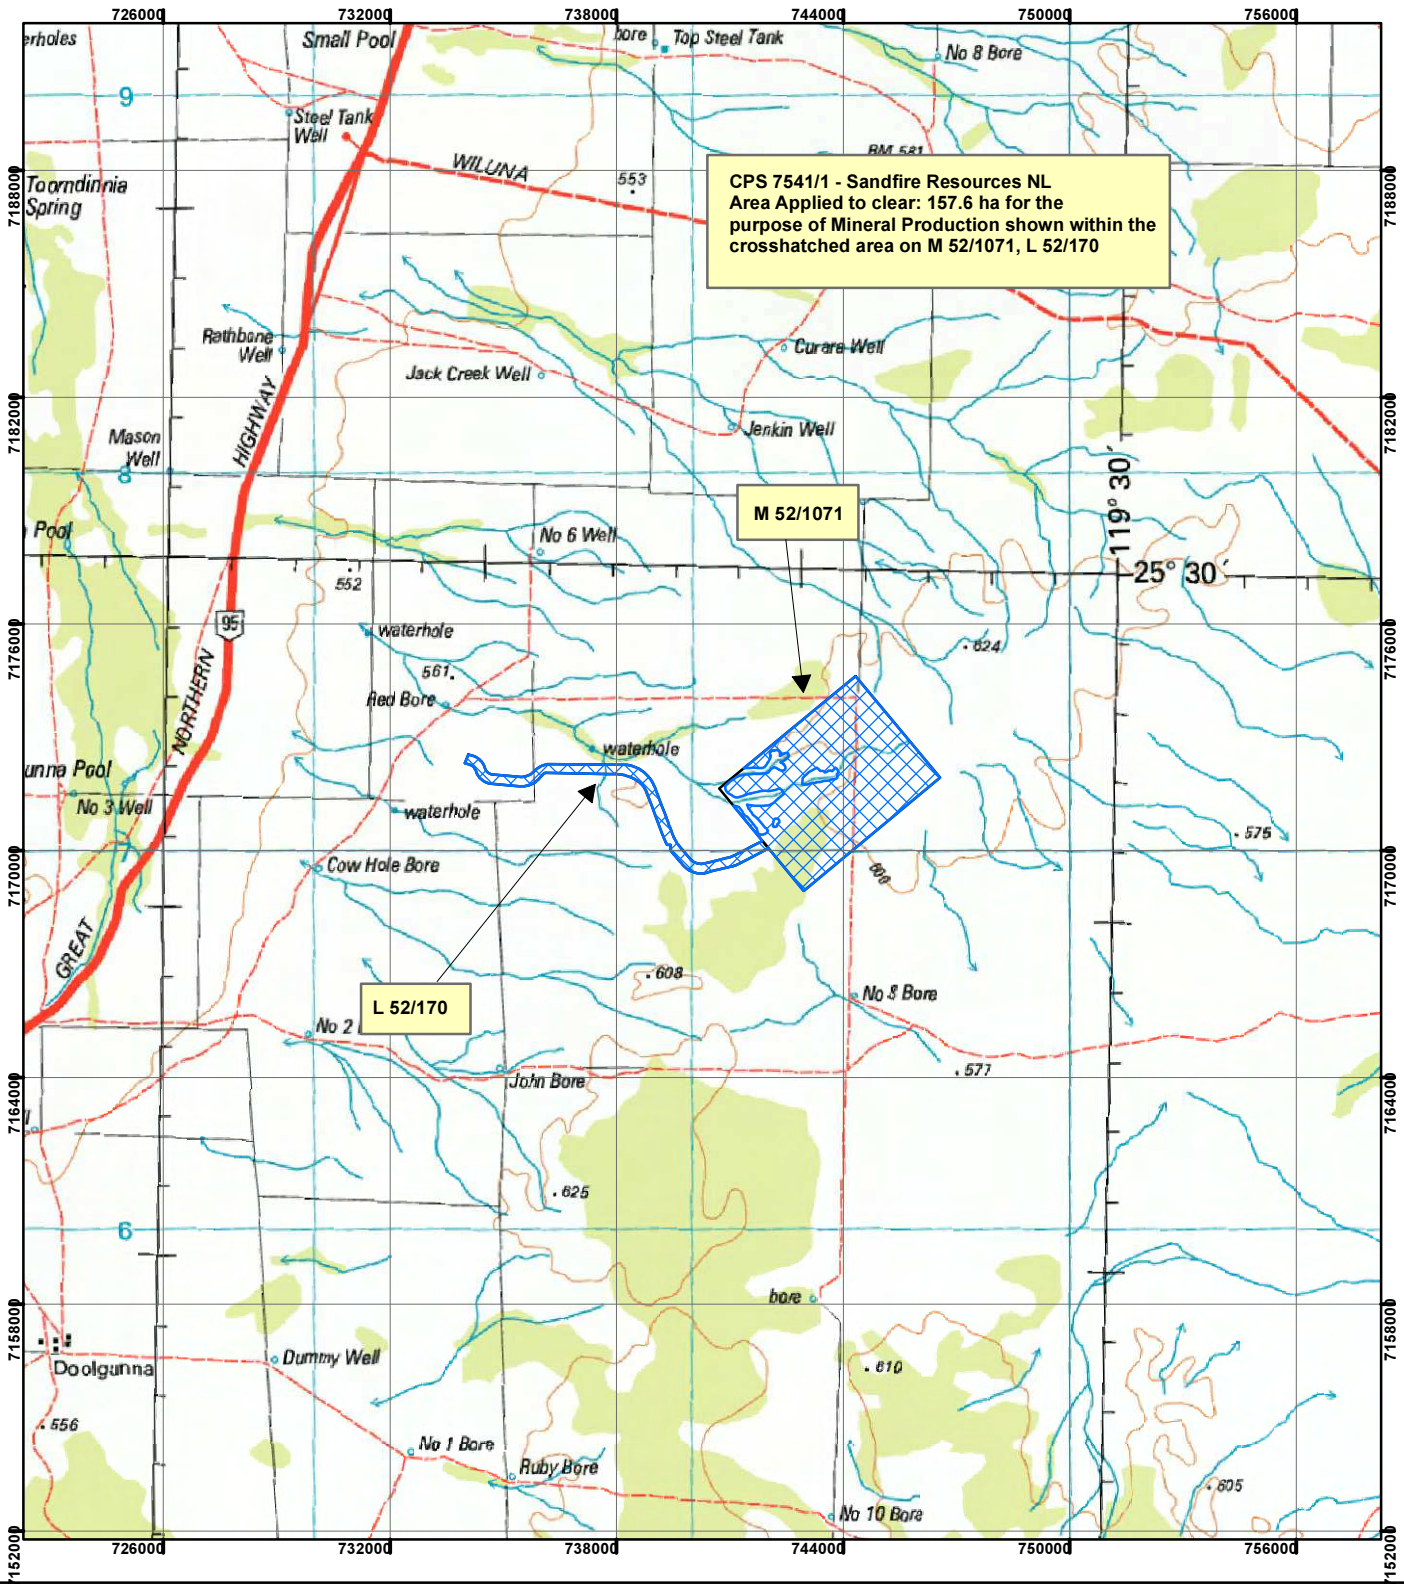

## Legend

 Clearing Instruments

## Mining Tenements

### FMT\_TENID

 L 52/170

 M 52/1071

Geocentric Datum Australia 1994

*Note: the data in this map have not been projected. This may result in geometric distortion or measurement inaccuracies.*

..... Date .....