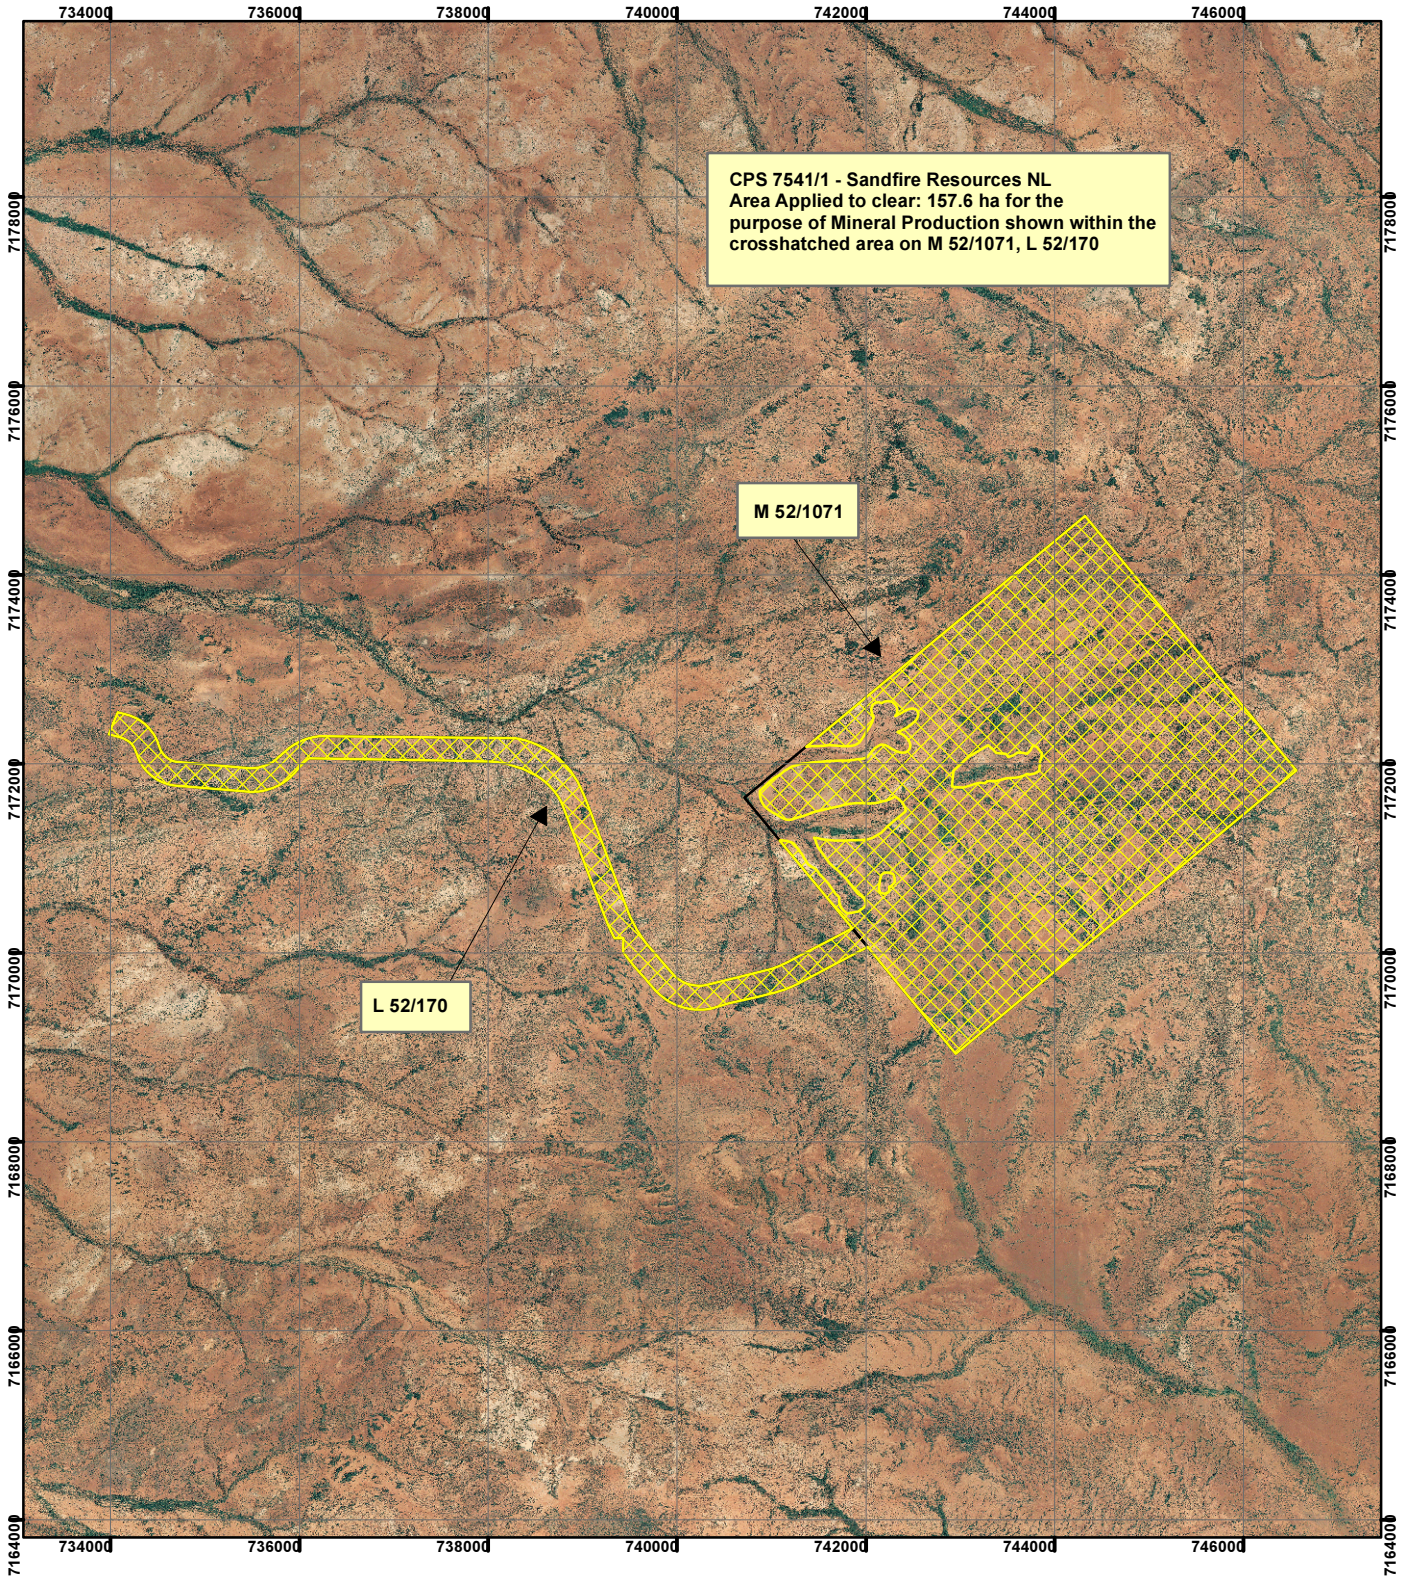

CPS 7541/1 - Sandfire Resources NL

Legend

 Clearing Instruments

Mining Tenements

FMT_TENID

 L 52/170

 M 52/1071

Geocentric Datum Australia 1994

Note: the data in this map have not been projected. This may result in geometric distortion or measurement inaccuracies.

..... Date

Officer with delegated authority under Section 20 of the Environmental Protection Act 1986

Information derived from this map should be confirmed with the data custodian acknowledged by the agency acronym in the legend.