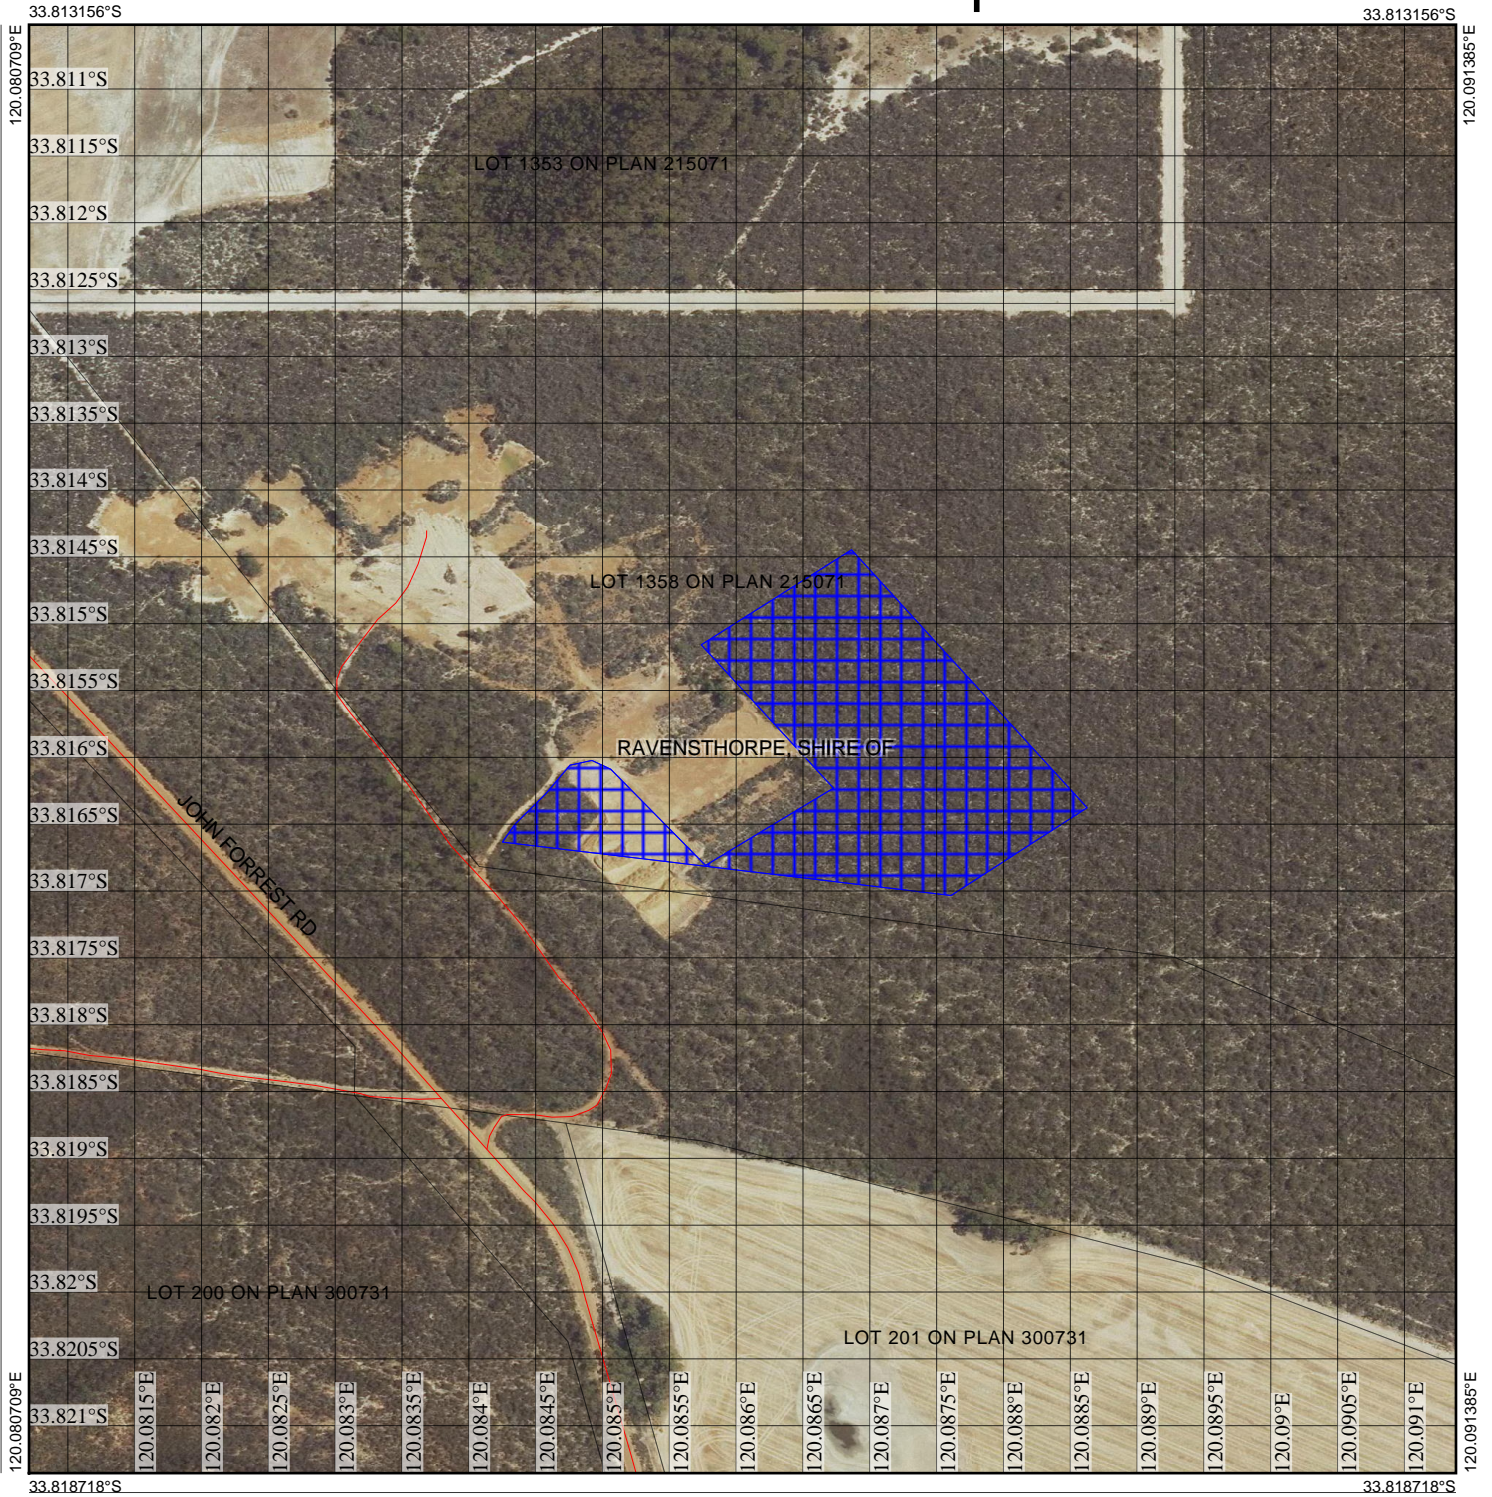

CPS 7545/1 - Map

Legend

-  Cadastre (Search)
-  Clearing Instruments Proposals
-  Roads
-  Imagery
-  Local Government Authority

(Approximate when reproduced at A4)

GDA 94 (Lat/Long)

Geocentric Datum of Australia 1994