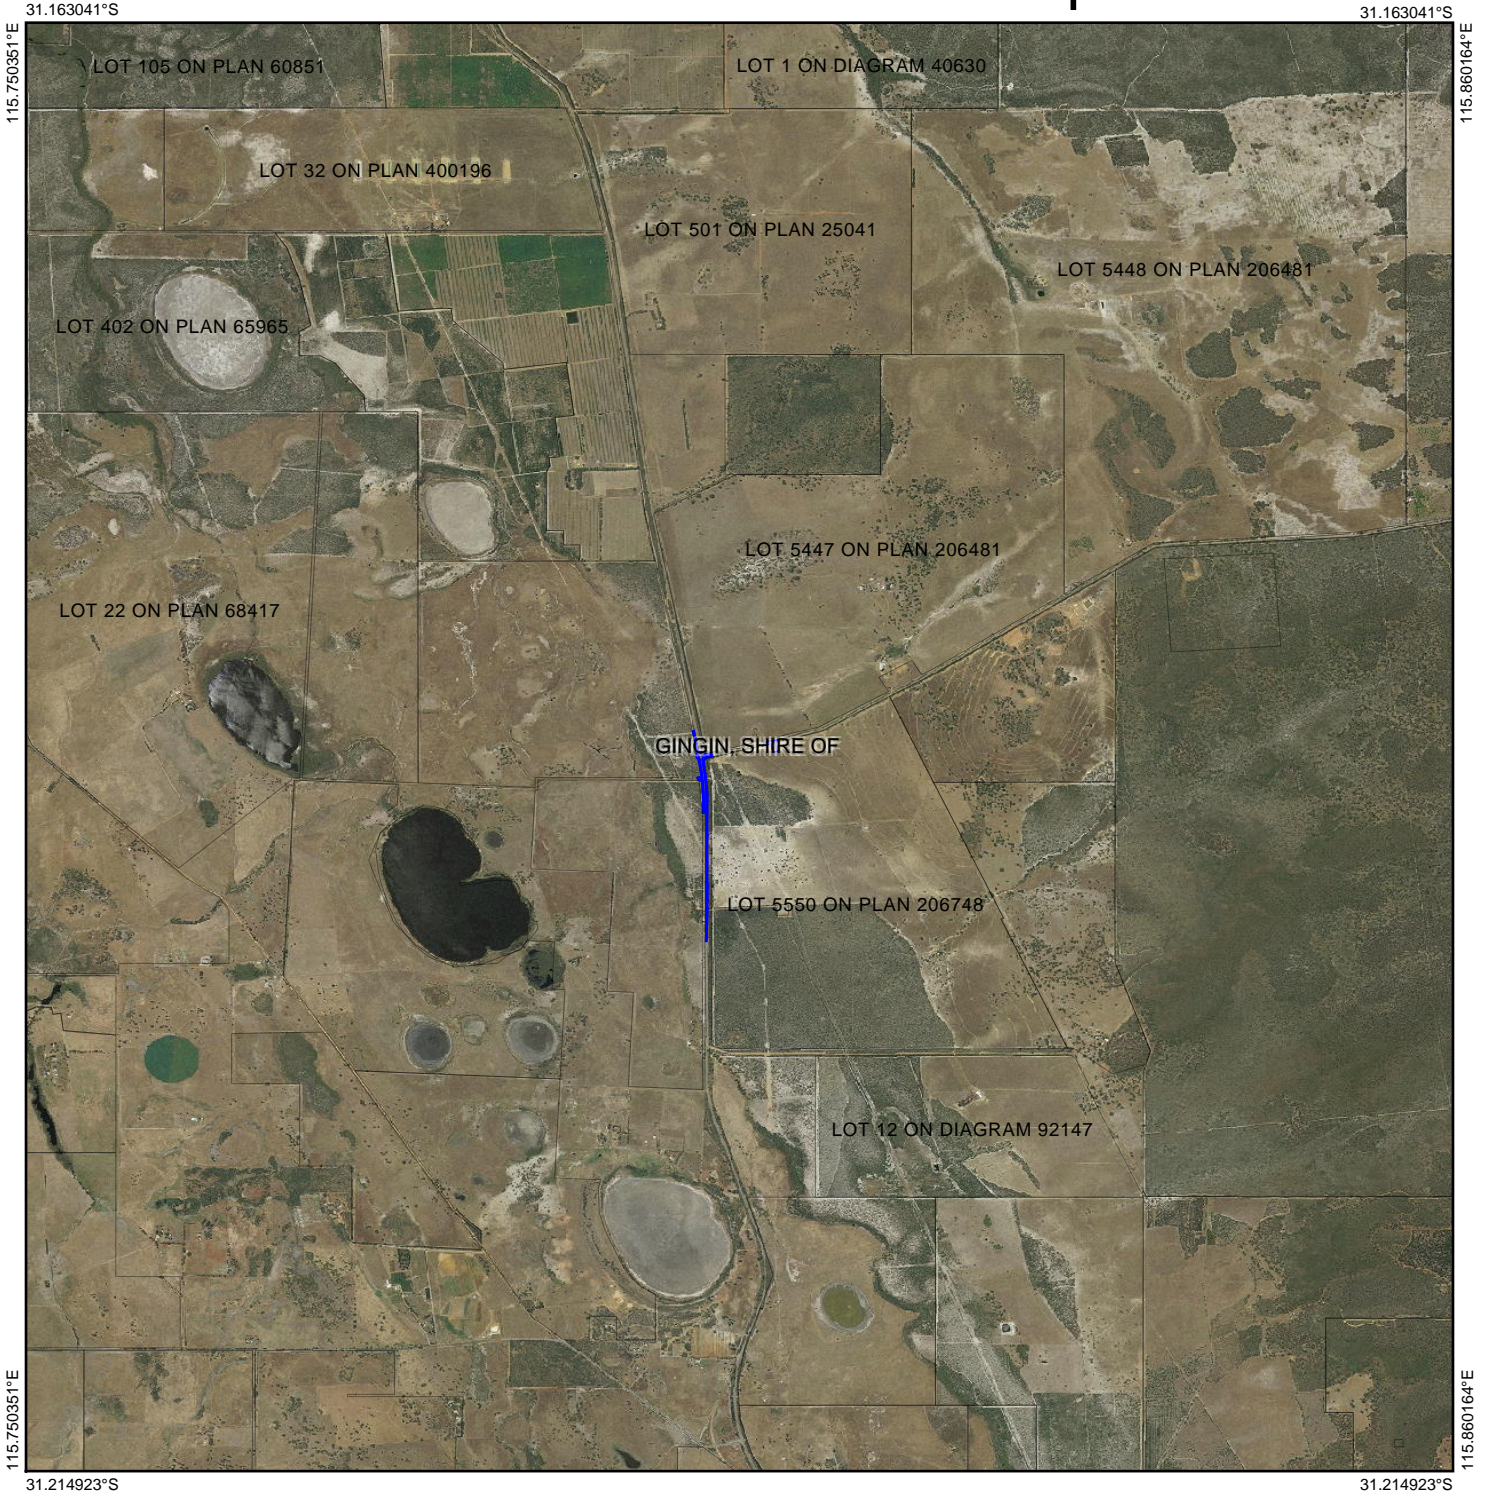

CPS 7559/1 Context Map

Legend

-  Clearing Instruments Proposals
-  Imagery
-  Local Government Authority

(Approximate when reproduced at A4)

GDA 94 (Lat/Long)

Geocentric Datum of Australia 1994

..... Date

GOVERNMENT OF
WESTERN AUSTRALIA
WA Crown Copyright 2017