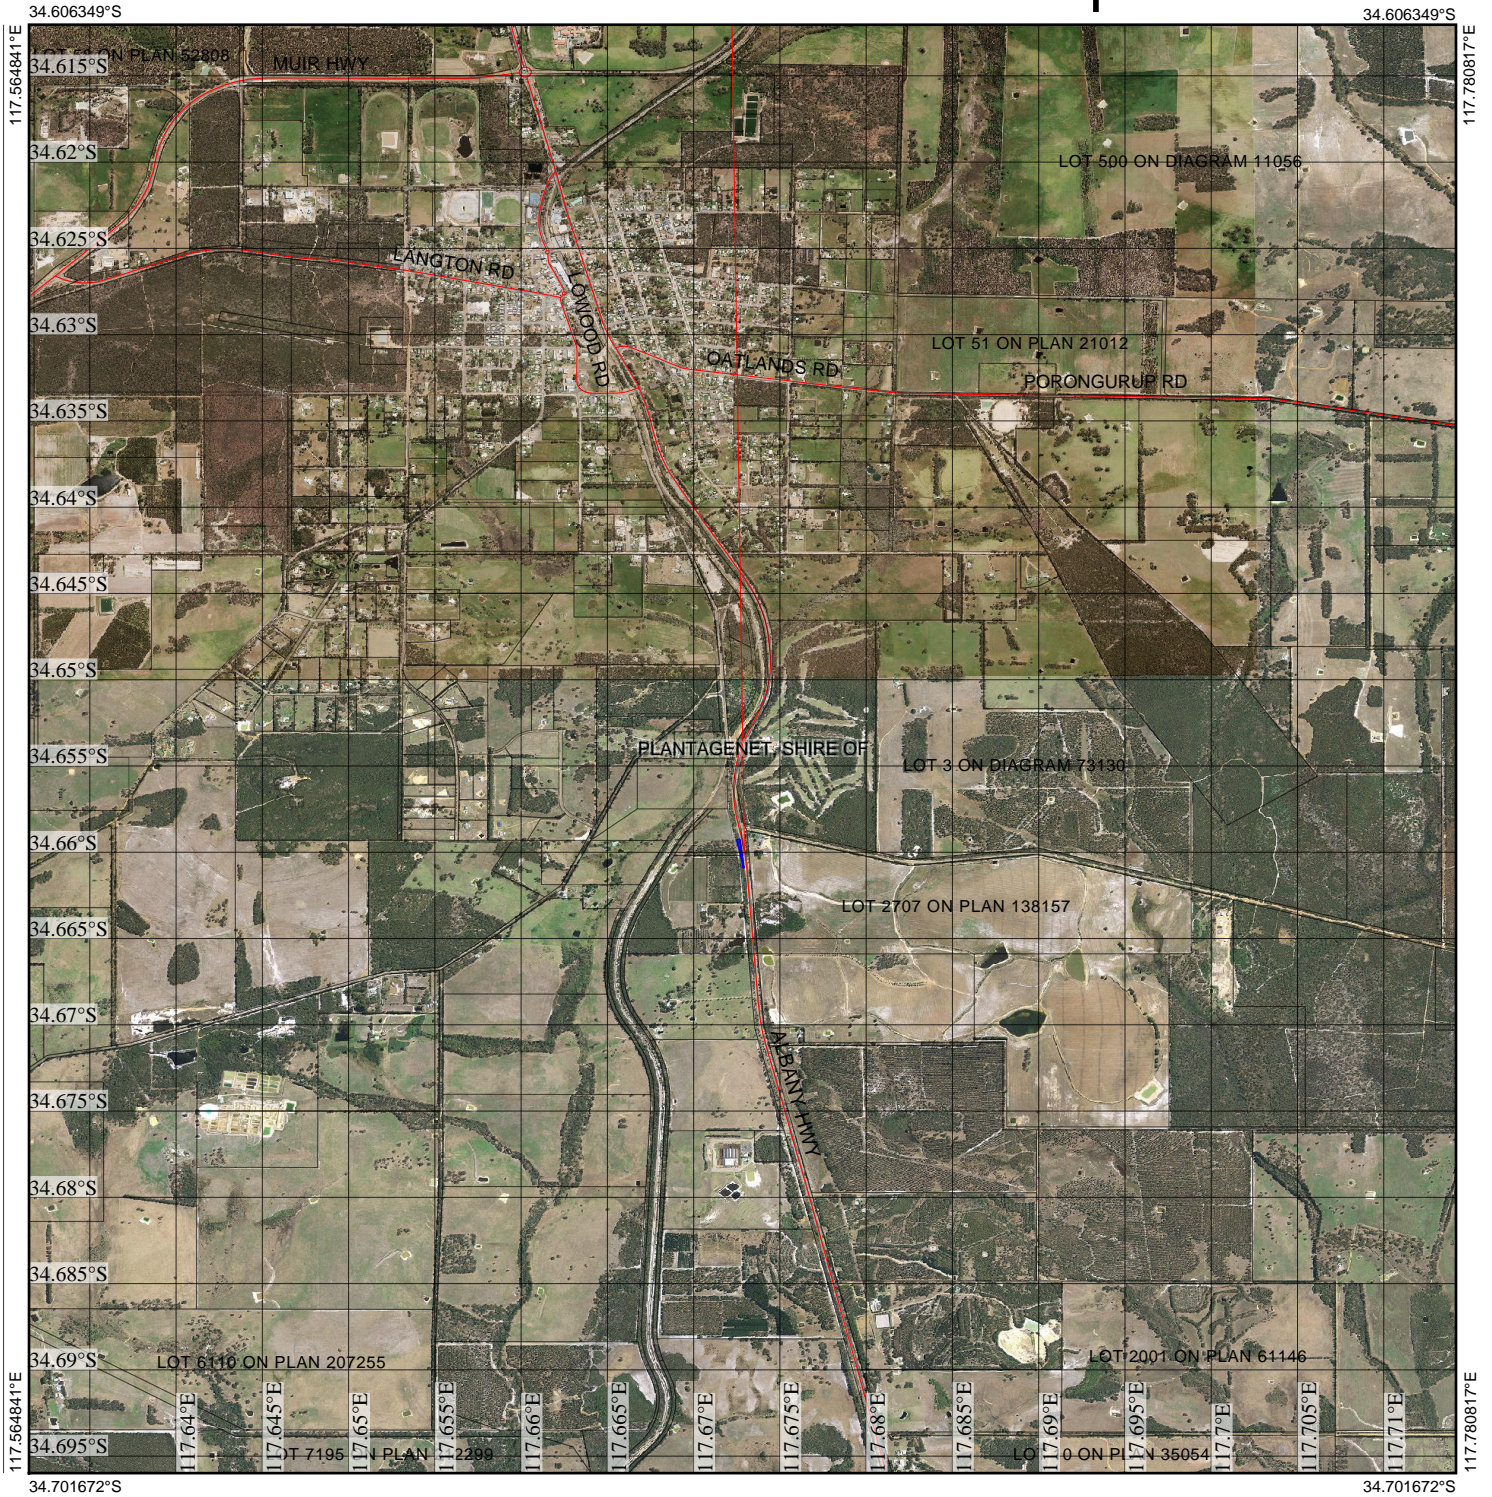

CPS 7568/1 - Context Map

Legend

- Clearing Instruments Proposals
- Imagery
- Local Government Authority

(Approximate when reproduced at A4)

GDA 94 (Lat/Long)

Geocentric Datum of Australia 1994

..... Date

GOVERNMENT OF
WESTERN AUSTRALIA
WA Crown Copyright 2017