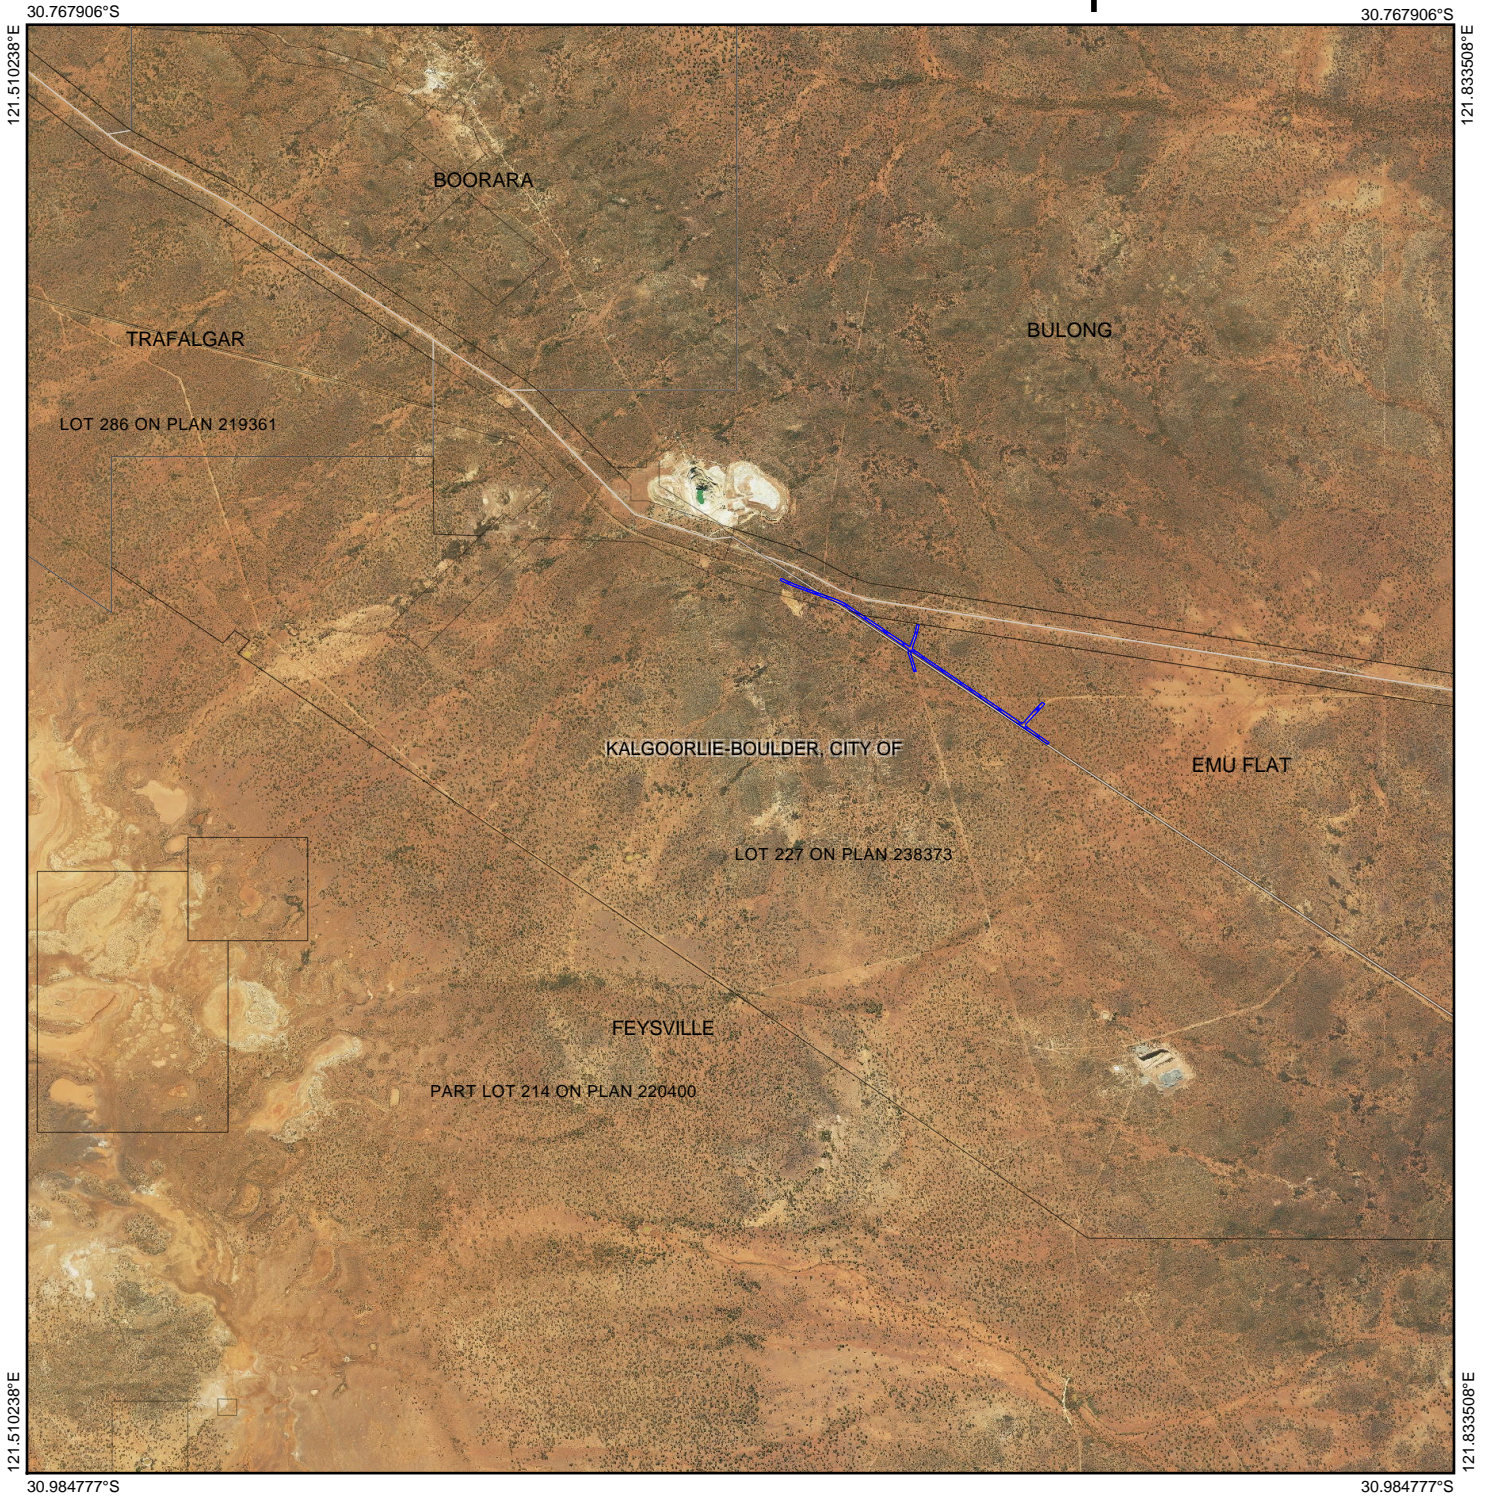

CPS 7571/1 - Context Map

Legend

-  Localities
-  Clearing Instruments Proposals
-  Imagery
-  Local Government Authority

(Approximate when reproduced at A4)

GDA 94 (Lat/Long)

Geocentric Datum of Australia 1994

..... Date

GOVERNMENT OF
WESTERN AUSTRALIA
WA Crown Copyright 2017