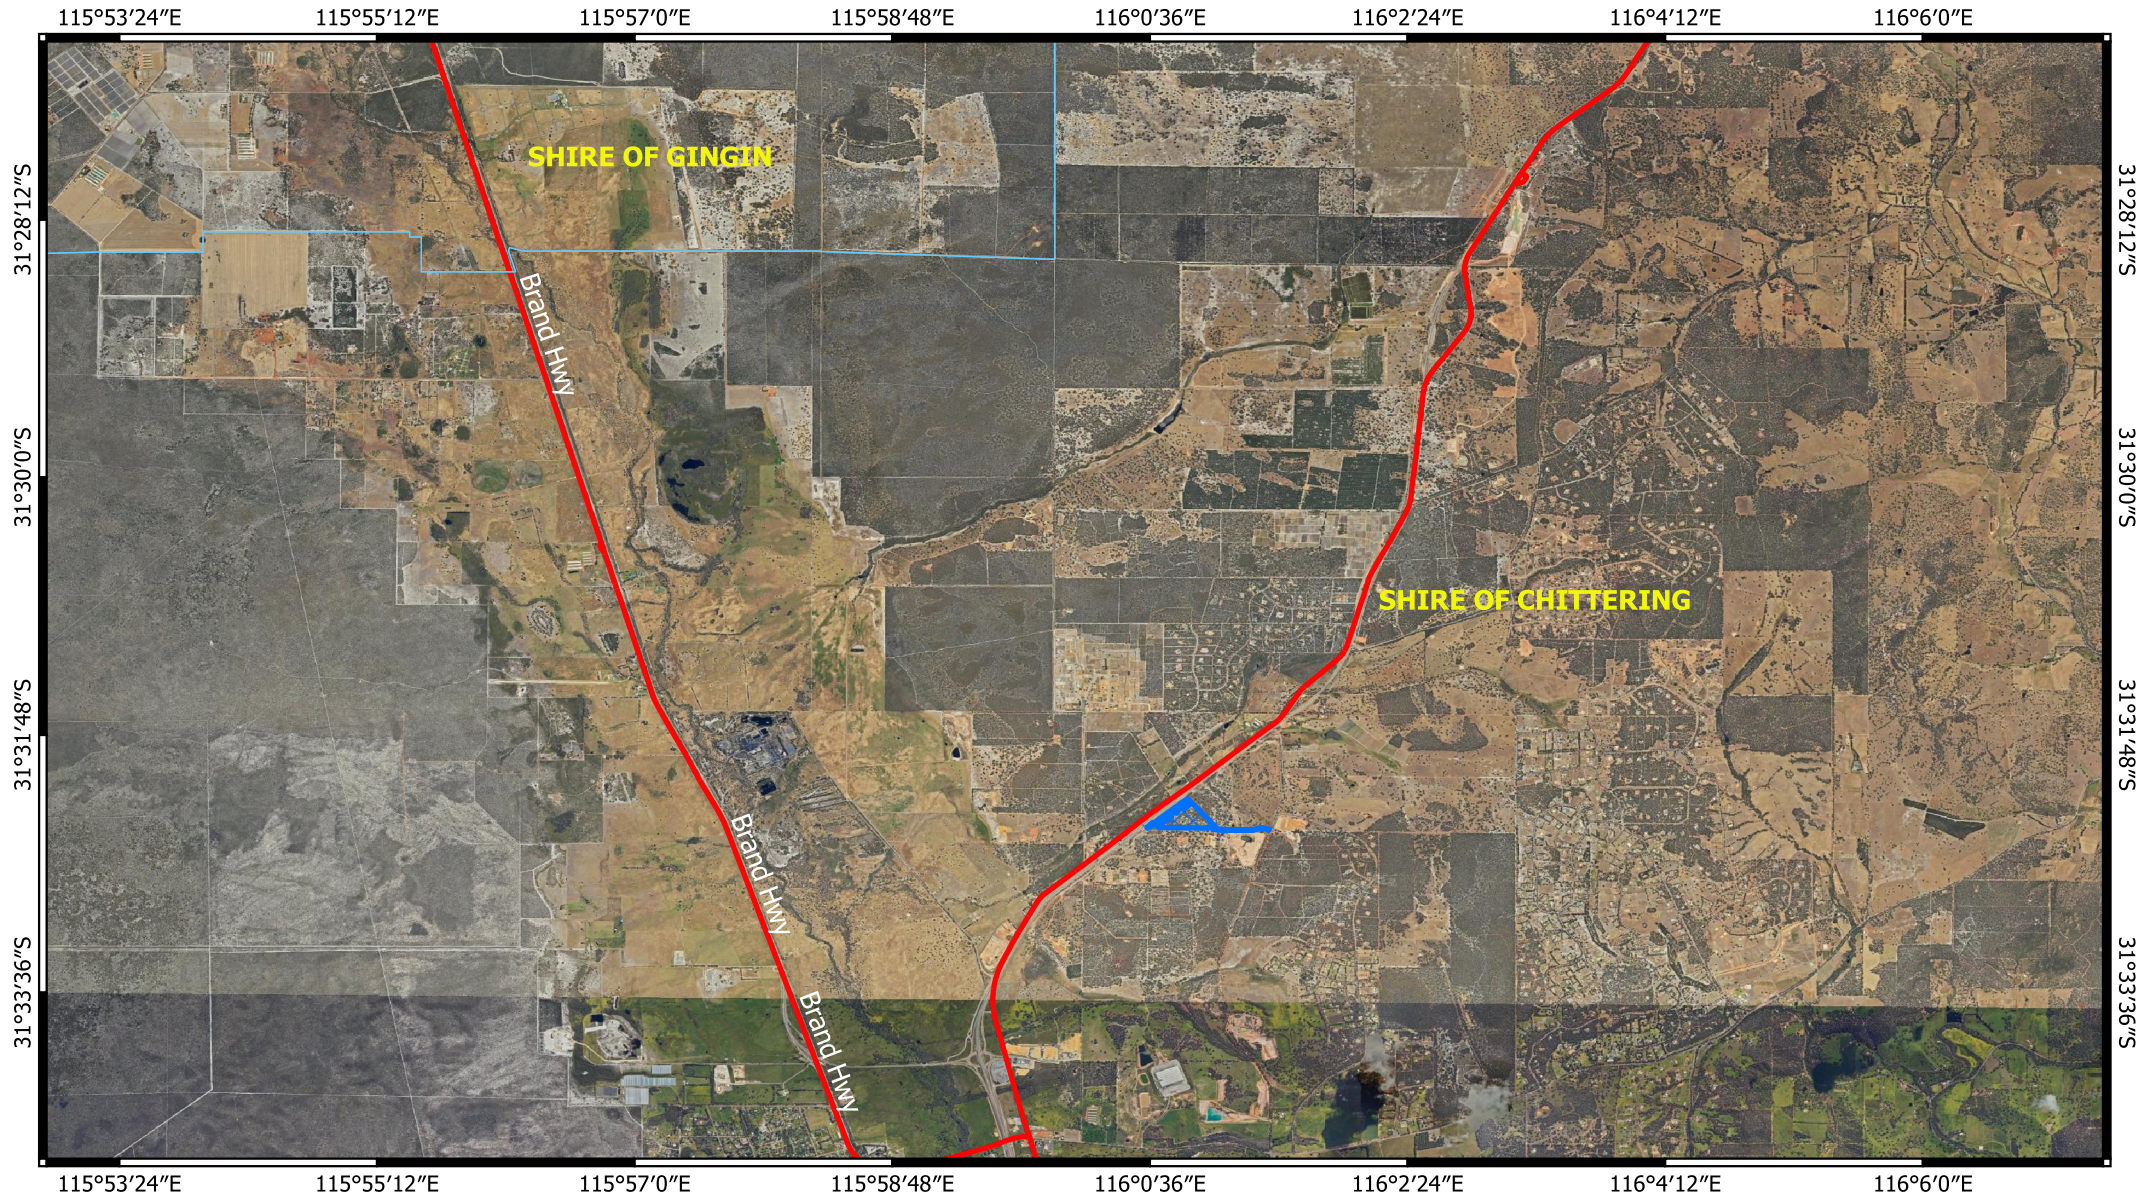

CPS 7574/2 - Context map

Legend

 CPS areas applied to clear

Road Centrelines

 Highway

 Local Government Authorities

0 1 2 km

1:63,409.639227

Projection: GDA2020