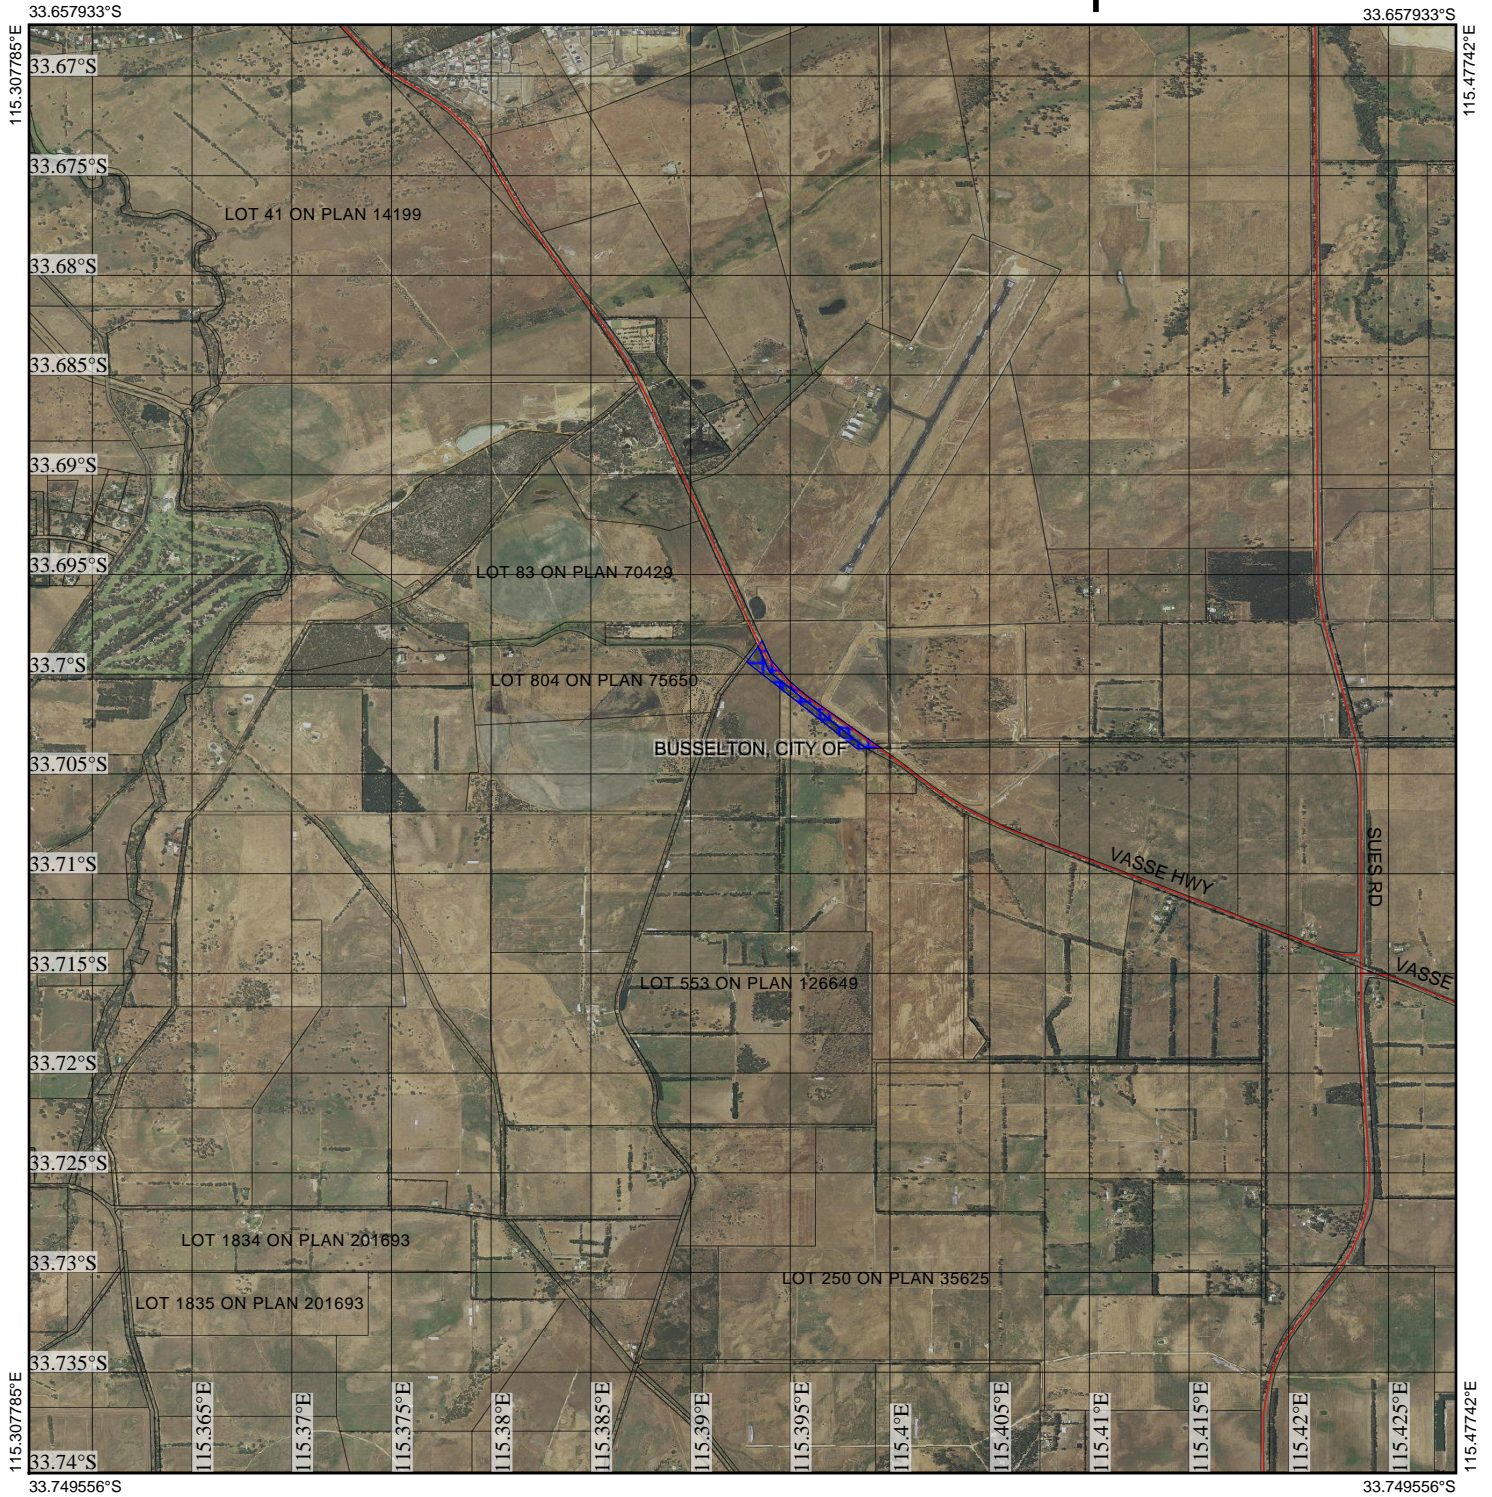

CPS 7581/1 - Context Map

Legend

- Clearing Instruments Proposals
- Imagery
- Local Government Authority

(Approximate when reproduced at A4)

GDA 94 (Lat/Long)

Geocentric Datum of Australia 1994

..... Date

GOVERNMENT OF
WESTERN AUSTRALIA
WA Crown Copyright 2017