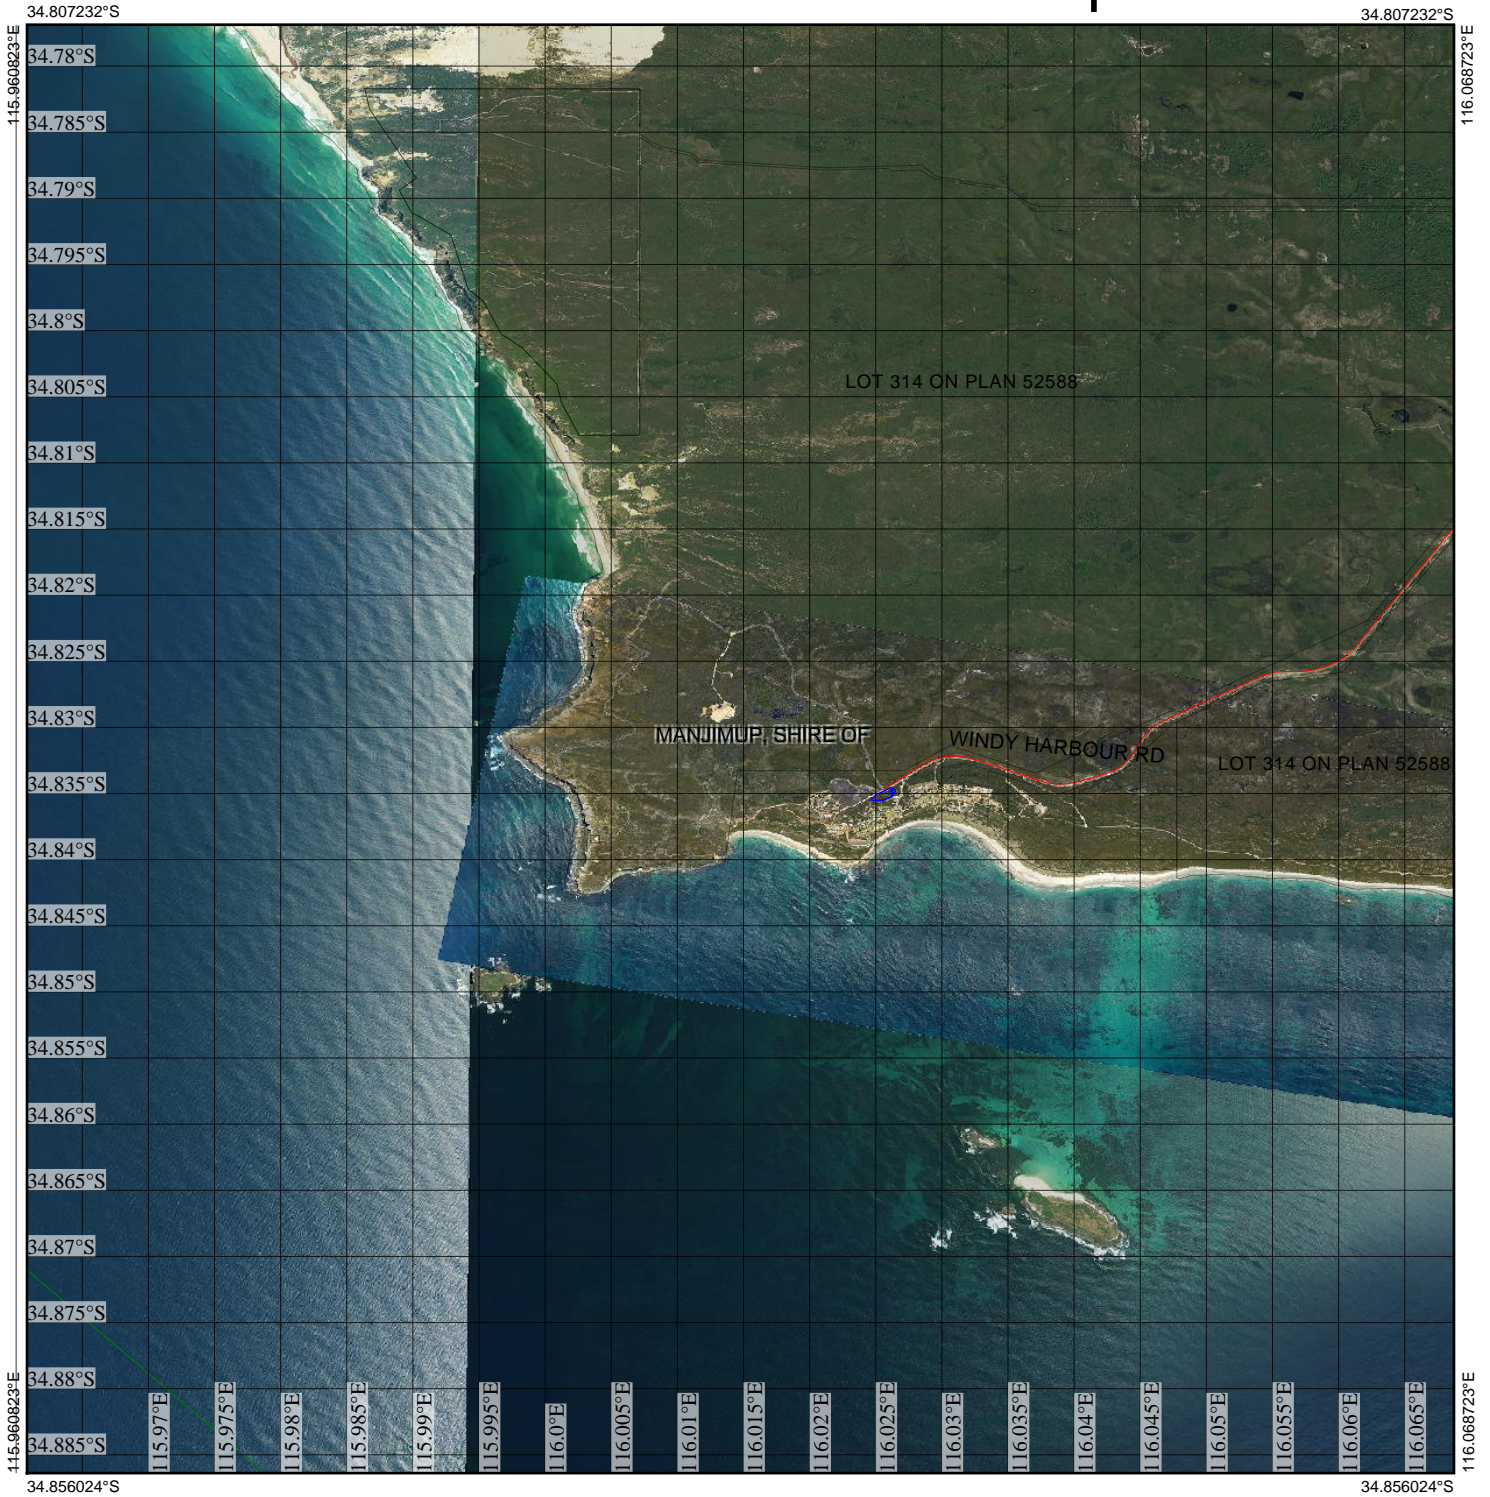

CPS 7587/1 - Context Map

Legend

-  Cadastre (Search)
-  Clearing Instruments Proposals
-  Imagery
-  Local Government Authority

(Approximate when reproduced at A4)

GDA 94 (Lat/Long)

Geocentric Datum of Australia 1994

..... Date

GOVERNMENT OF
WESTERN AUSTRALIA
WA Crown Copyright 2017