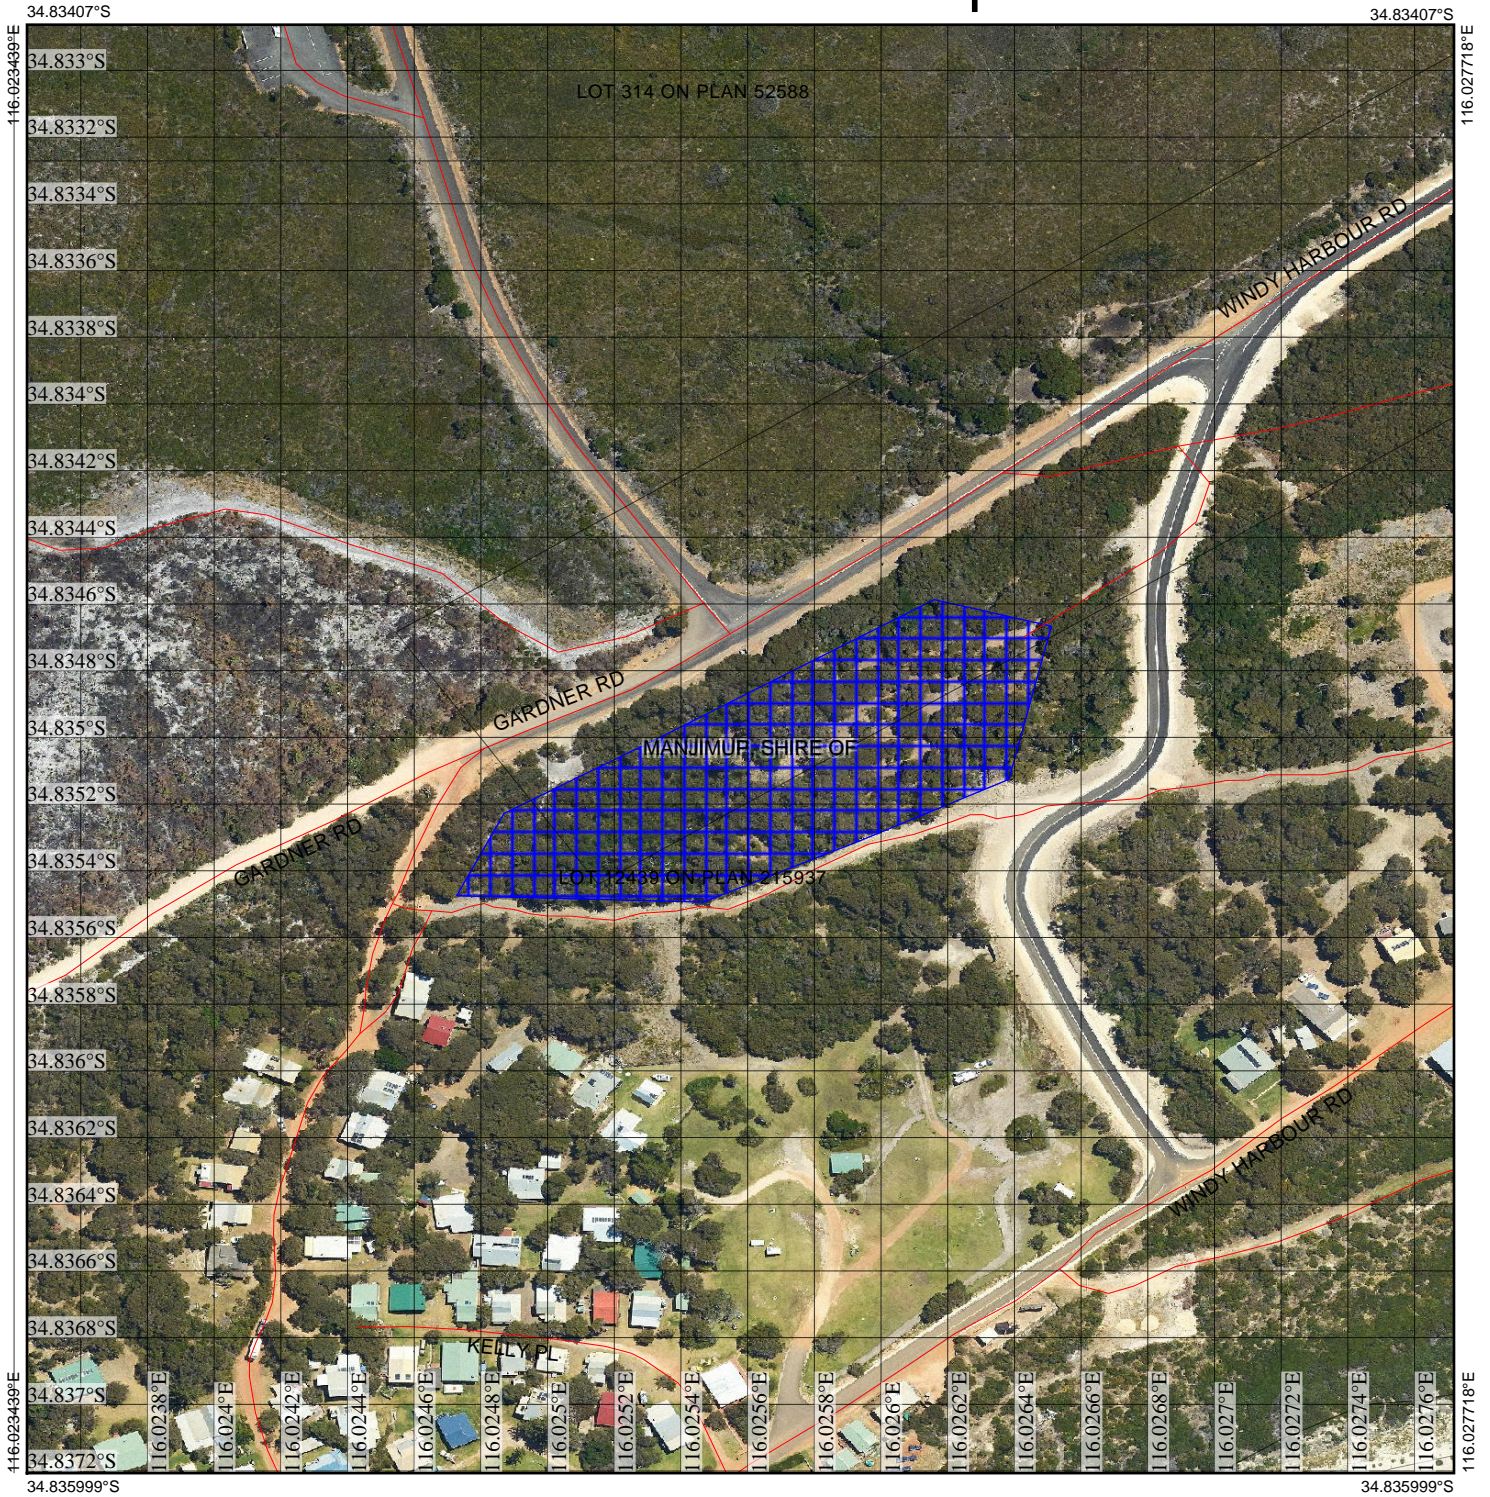

CPS 7587/1 - Map

Legend

-  Roads
-  Clearing Instruments Proposals
-  Imagery
-  Local Government Authority
-  Cadastre

(Approximate when reproduced at A4)

GDA 94 (Lat/Long)

Geocentric Datum of Australia 1994

..... Date

GOVERNMENT OF
WESTERN AUSTRALIA
WA Crown Copyright 2017