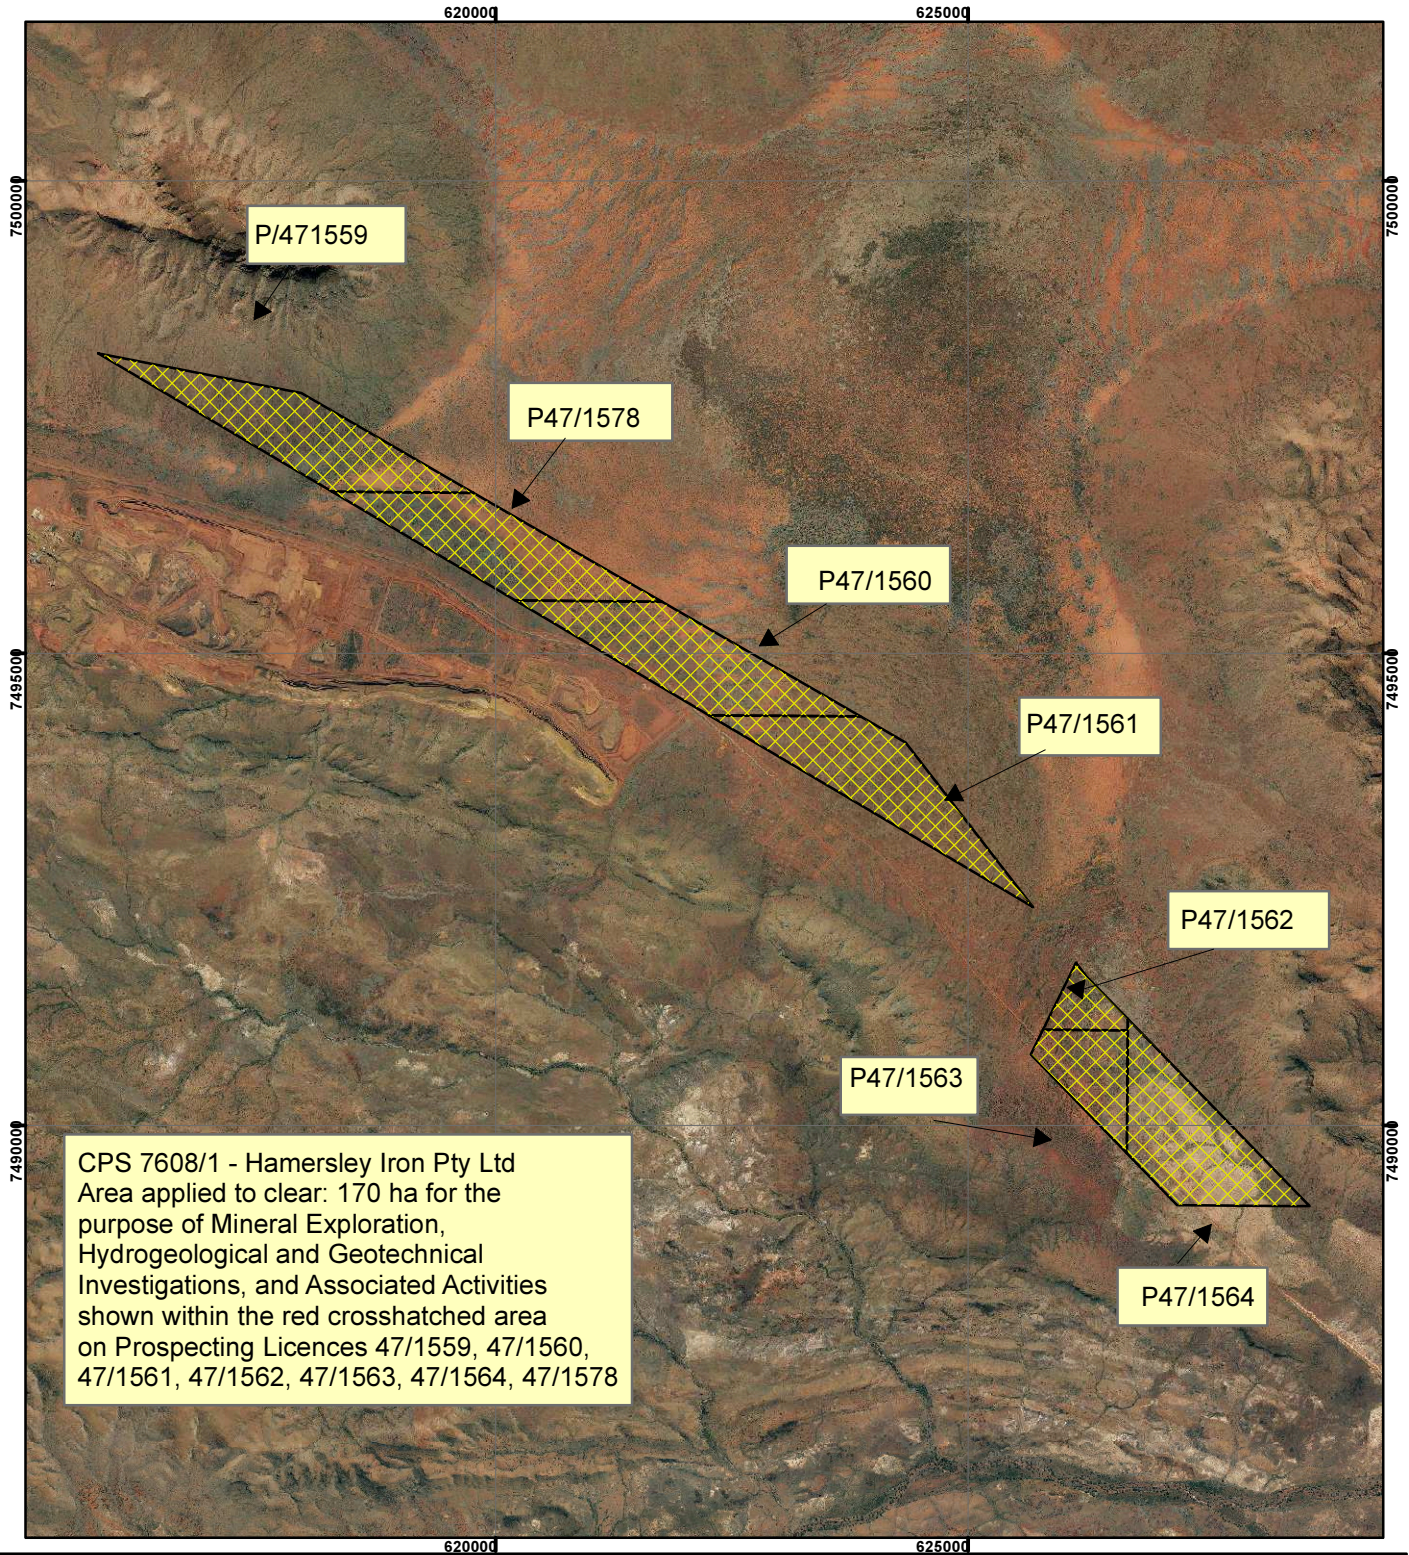

## Legend

 Clearing Instruments

## Mining Tenements

### FMT\_TENID

-  P 47/1559
-  P 47/1560
-  P 47/1561
-  P 47/1562
-  P 47/1563
-  P 47/1564
-  P 47/1578

Aerial Mount Bruce 2013

Geocentric Datum Australia 1994

Note: the data in this map have not been projected. This may result in geometric distortion or measurement inaccuracies.