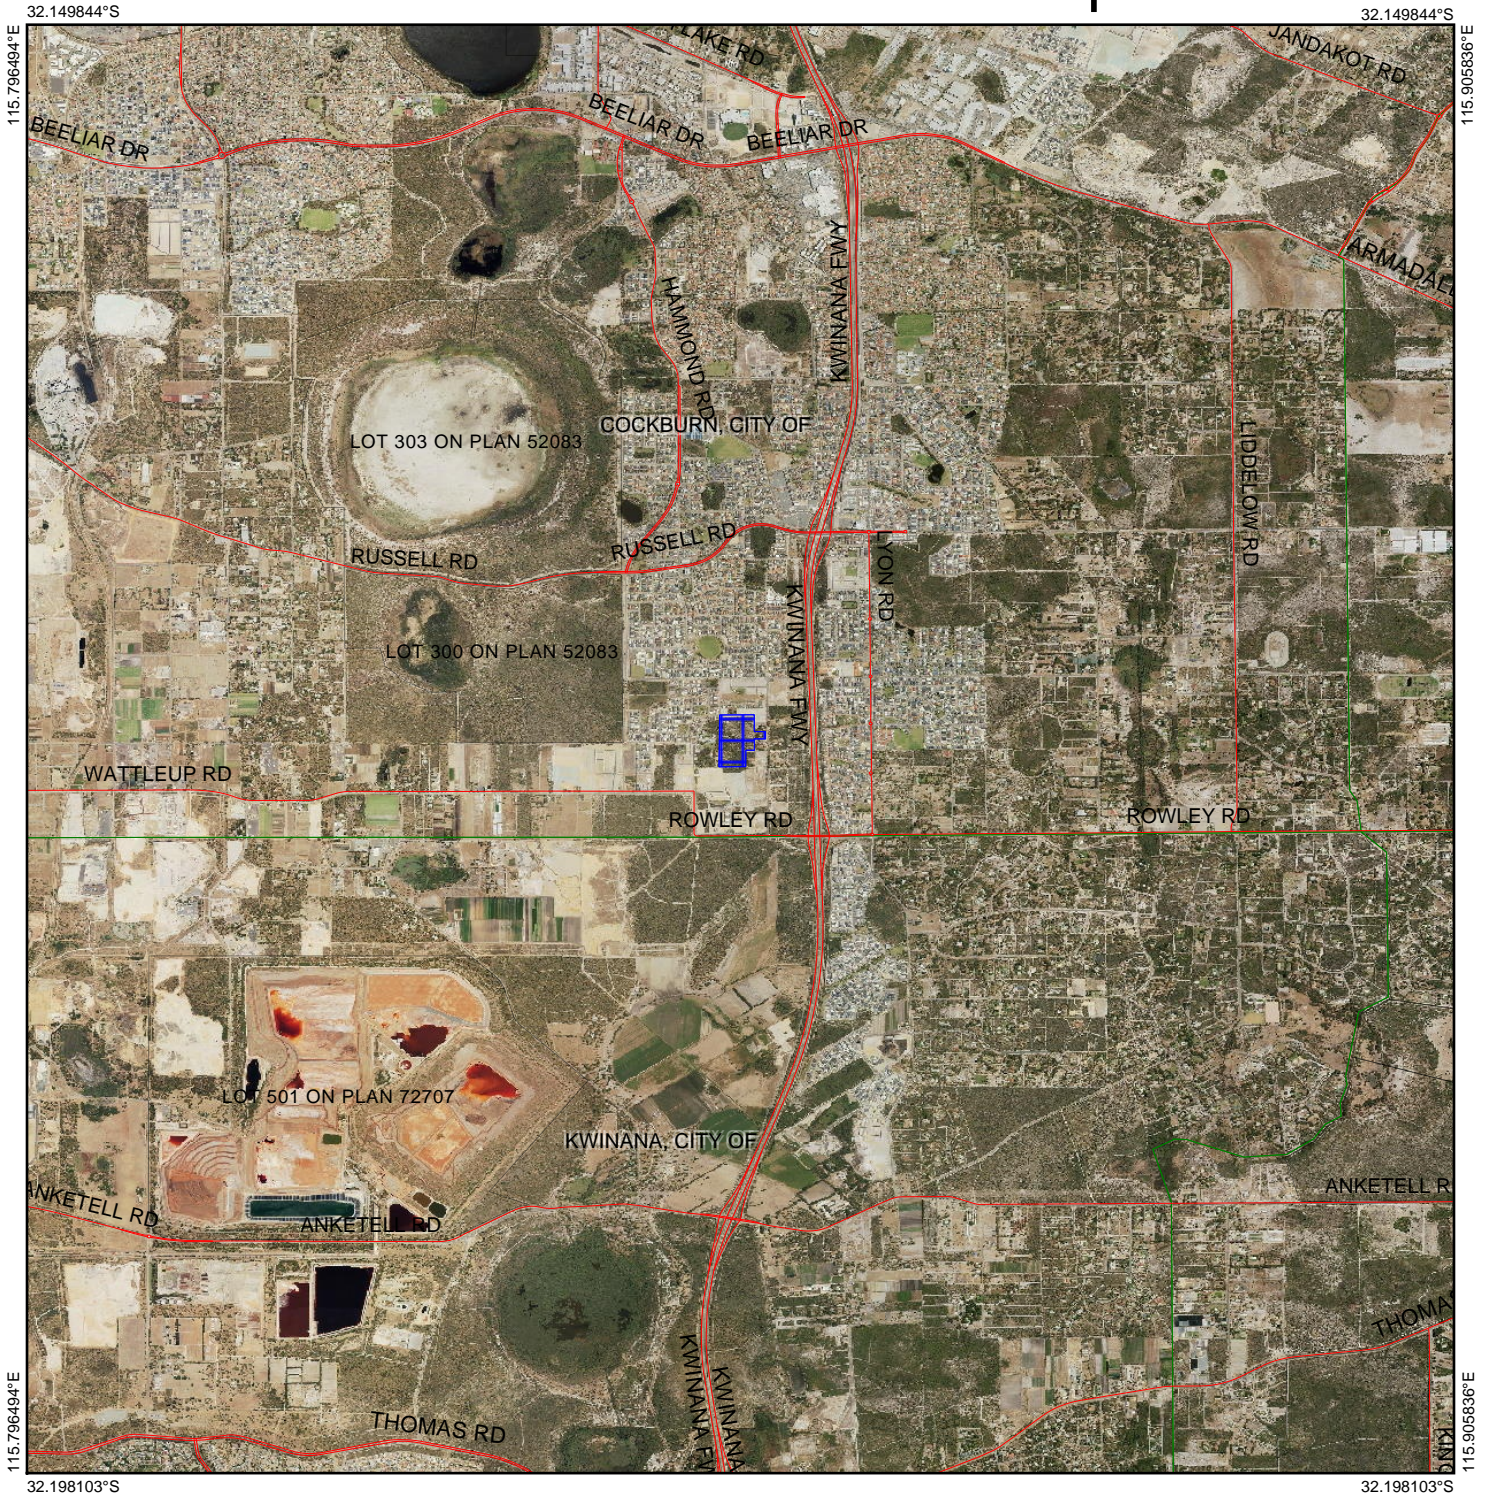

CPS 7617/1 - Context Map

Legend

-  Clearing Instruments Proposals
-  Imagery
-  Local Government Authority

(Approximate when reproduced at A4)

GDA 94 (Lat/Long)

Geocentric Datum of Australia 1994

..... Date

GOVERNMENT OF
WESTERN AUSTRALIA
WA Crown Copyright 2017