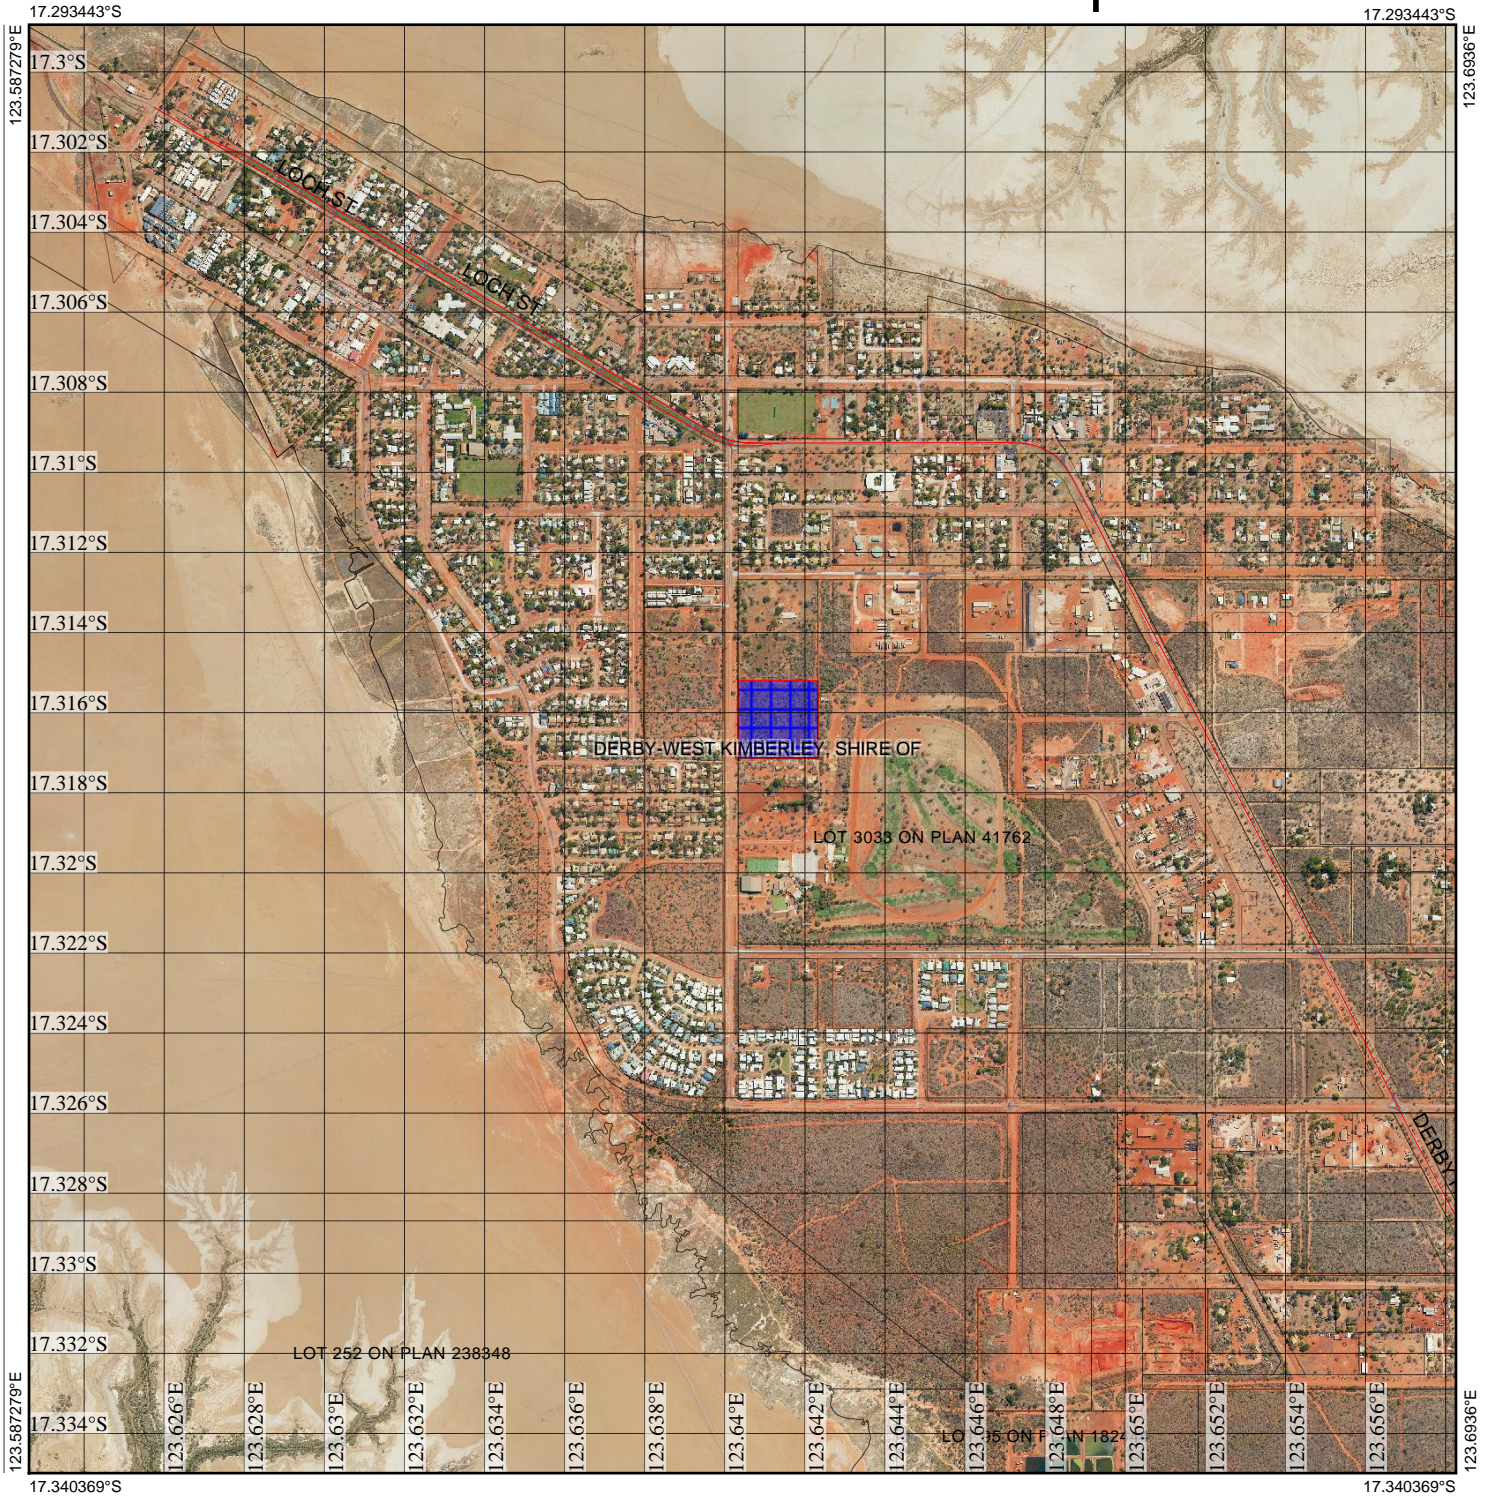

CPS 7624/1 - Context Map

Legend

- Clearing Instruments Proposals
- Imagery
- Local Government Authority

(Approximate when reproduced at A4)
GDA 94 (Lat/Long)

Geocentric Datum of Australia 1994

..... Date