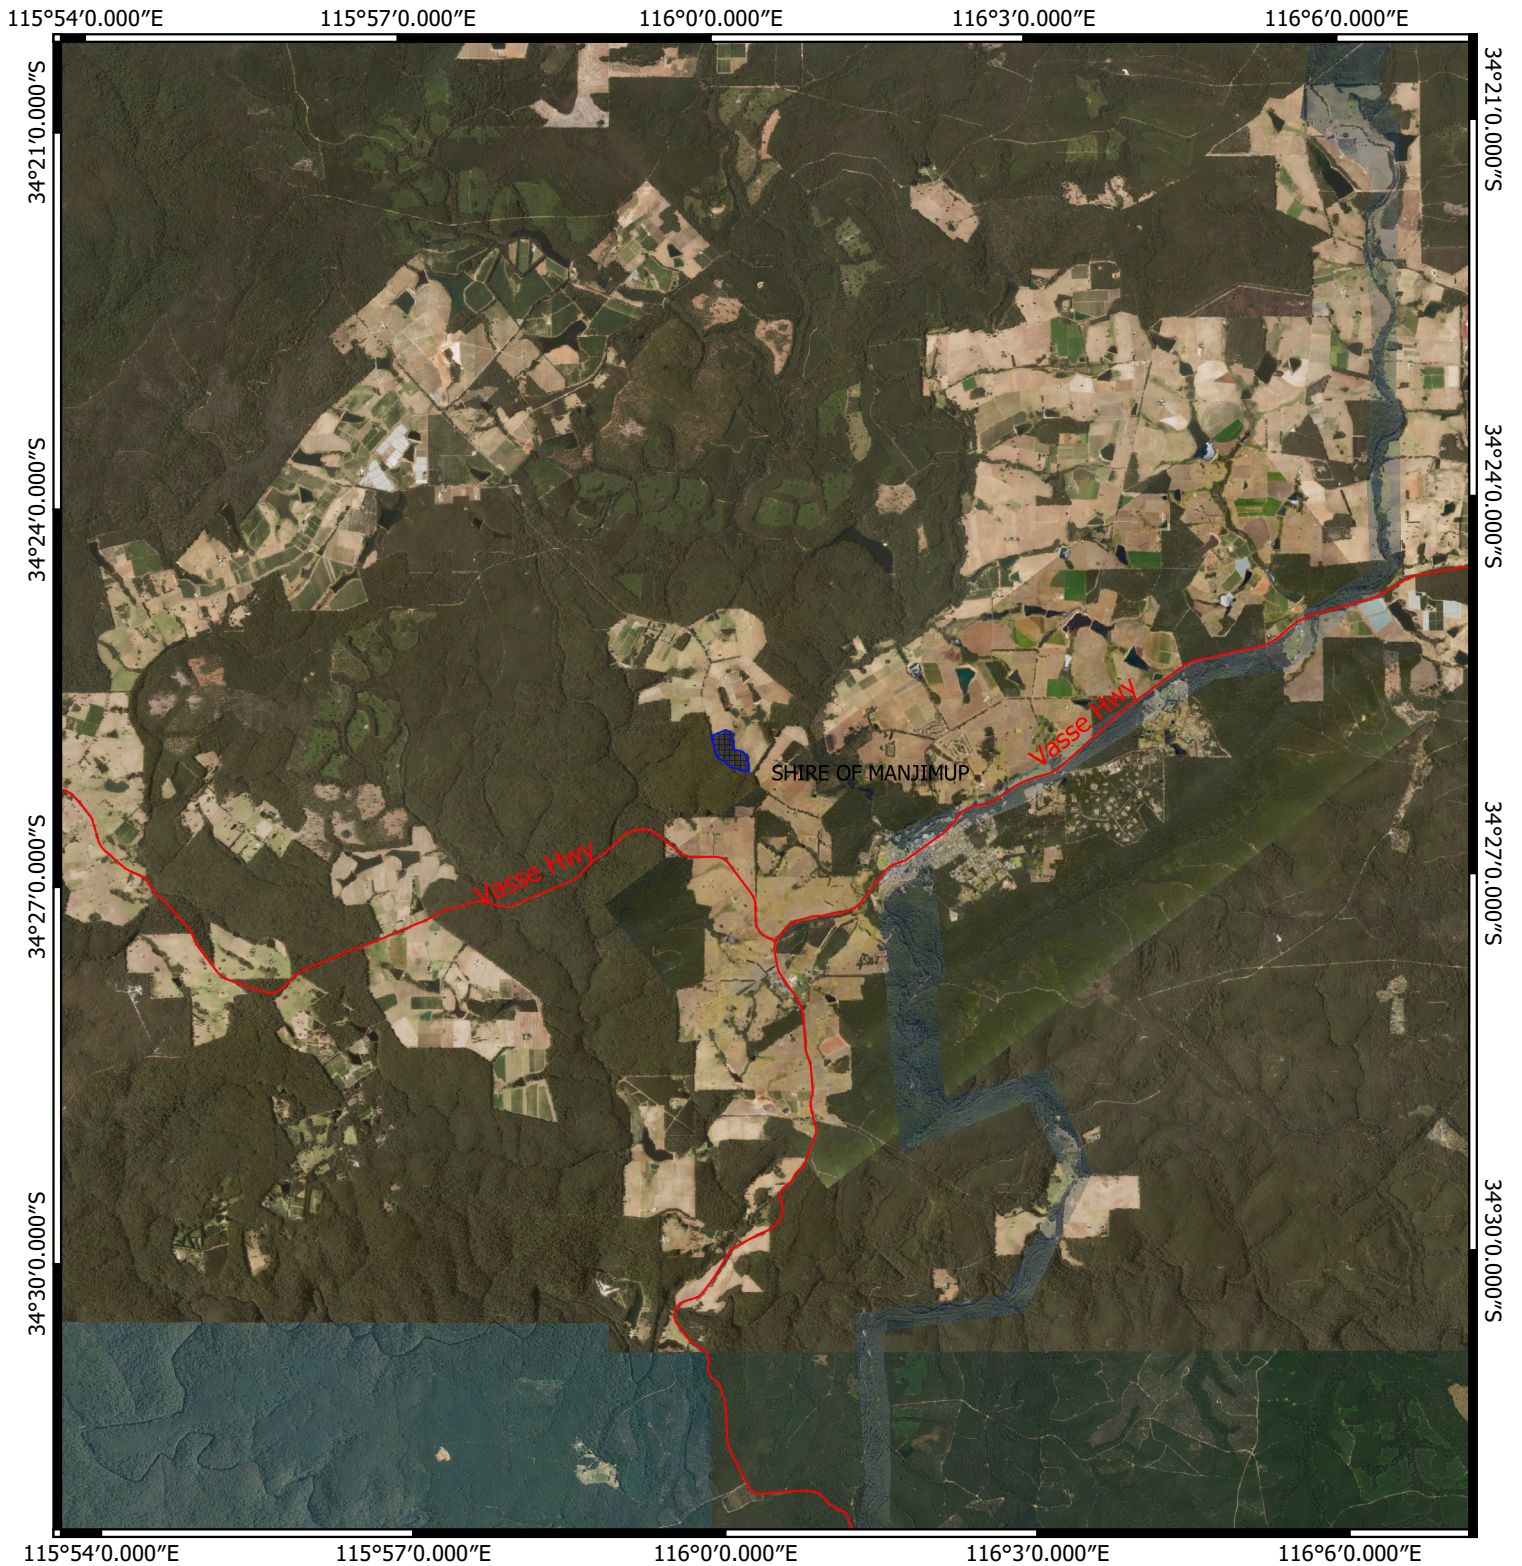

# CPS 7631/2 - Context Map

## Legend

-  CPS areas applied to clear
-  Local Government Authorities
-  Road centrelines

MGA 94  
Geocentric Datum of Australia 1994

0 1 2 3 4 5 km

GOVERNMENT OF  
WESTERN AUSTRALIA